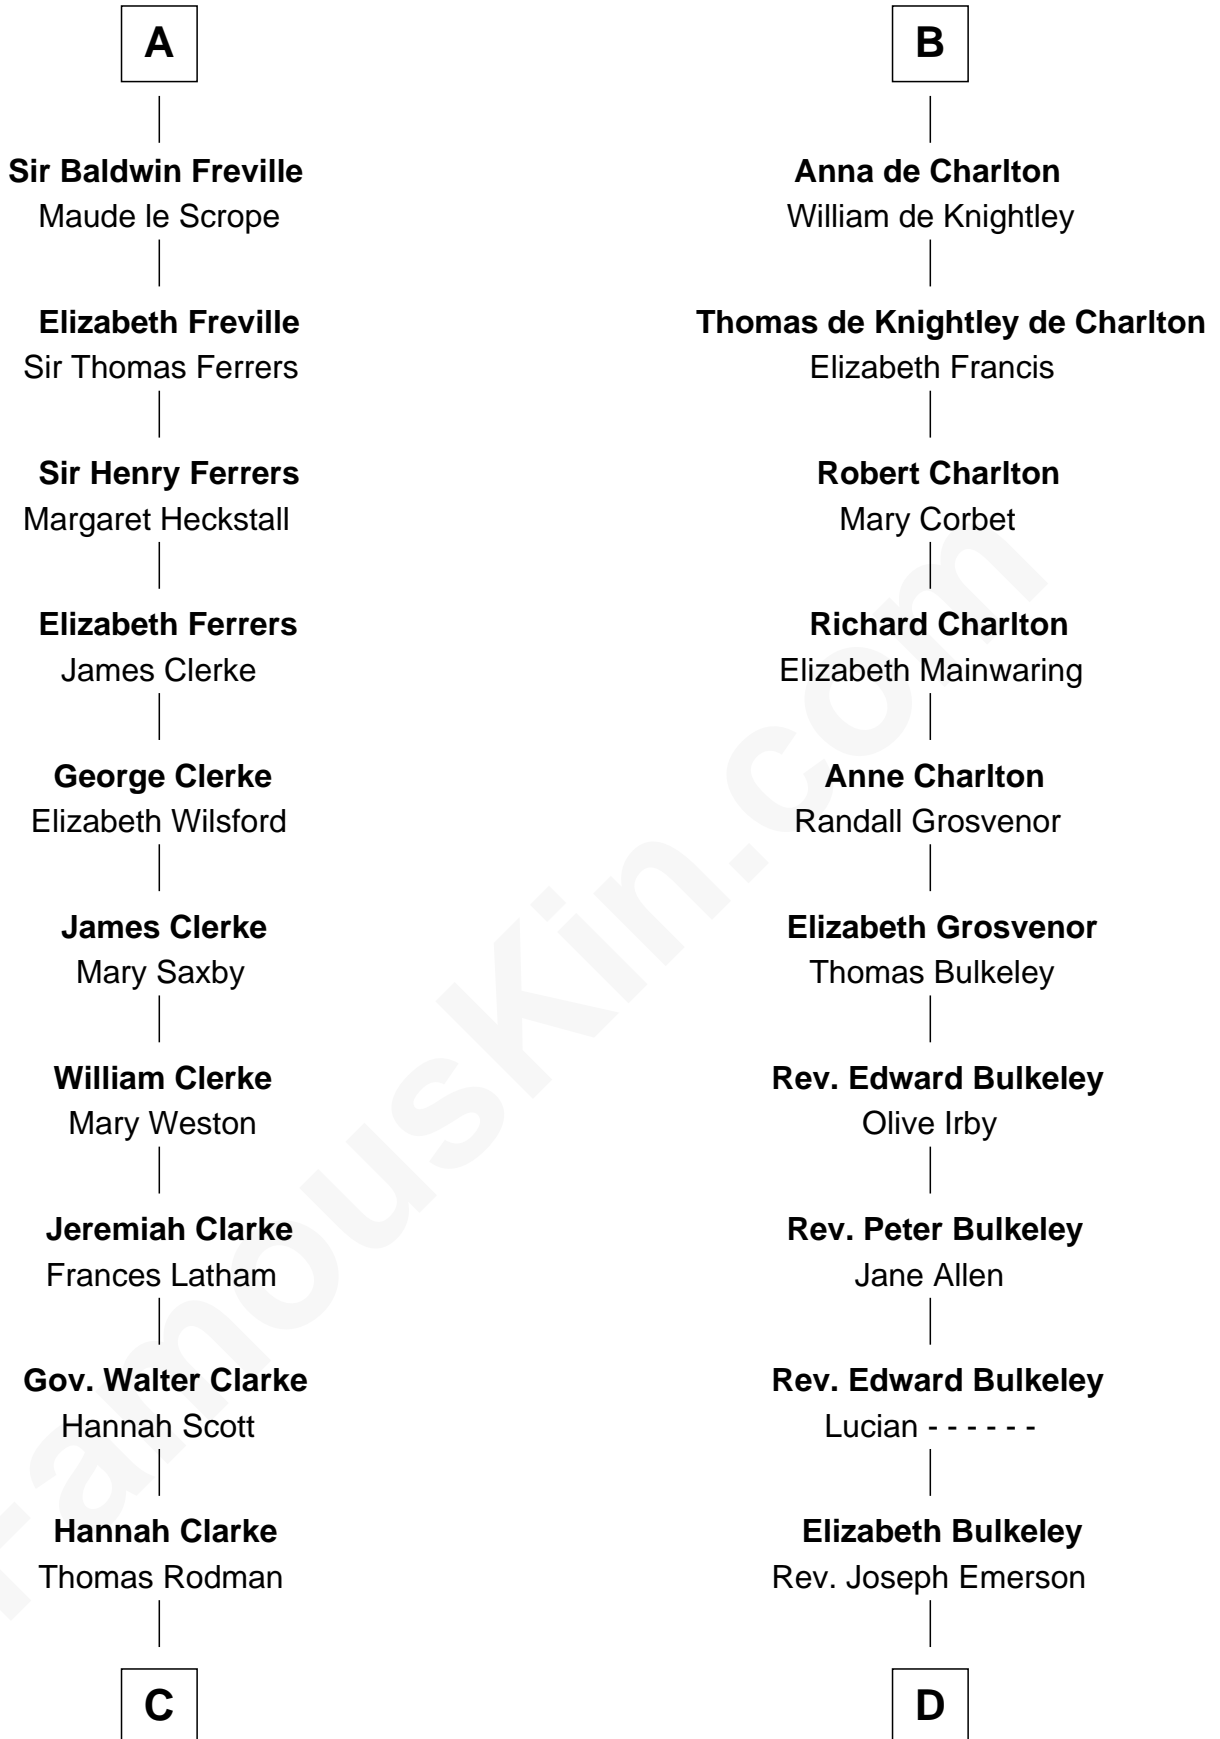

FamousKin.com Relationship Chart of

Joseph Wharton

Founder of the Wharton School of Business

21st cousin of

Ralph Waldo Emerson

American Poet

William FitzPatrick

Eleonore de Vitre

C

Samuel Rodman

Mary Willett

Thomas Rodman

Mary Borden

Hannah Rodman

Samuel Rowland Fisher

Deborah Fisher

William Wharton

Joseph Wharton

Founder, Wharton School of Business

D

Edward Emerson

Rebecca Waldo

Rev. Joseph Emerson

Mary Moody