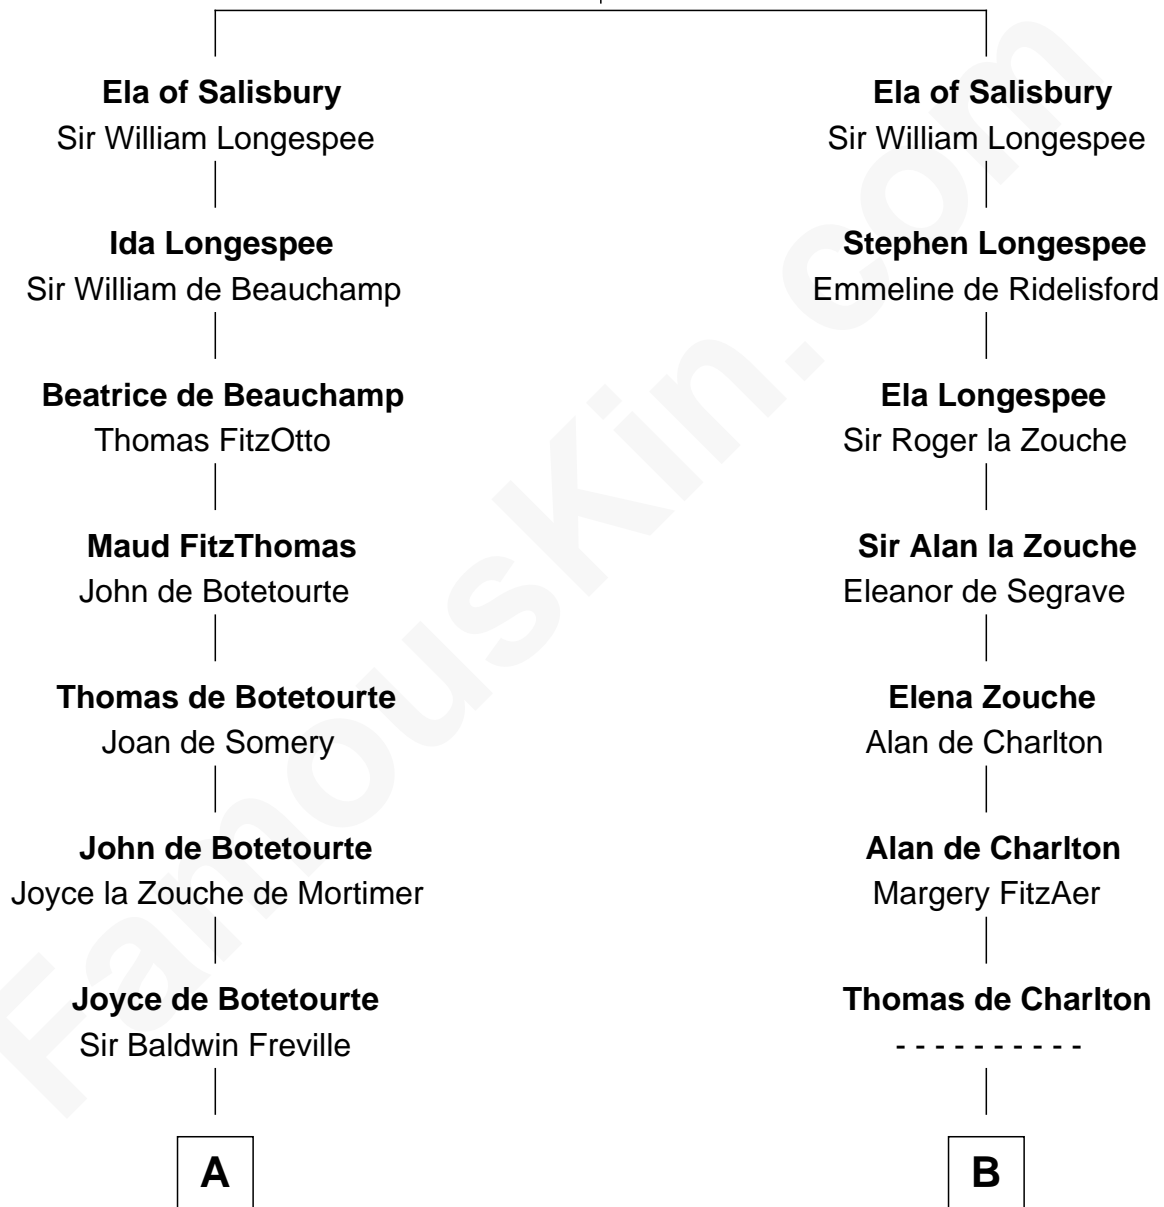

FamousKin.com Relationship Chart of

Joseph Wharton

Founder of the Wharton School of Business

21st cousin of

Ralph Waldo Emerson

American Poet

William FitzPatrick

Eleonore de Vitre

C

Samuel Rodman

Mary Willett

Thomas Rodman

Mary Borden

Hannah Rodman

Samuel Rowland Fisher

Deborah Fisher