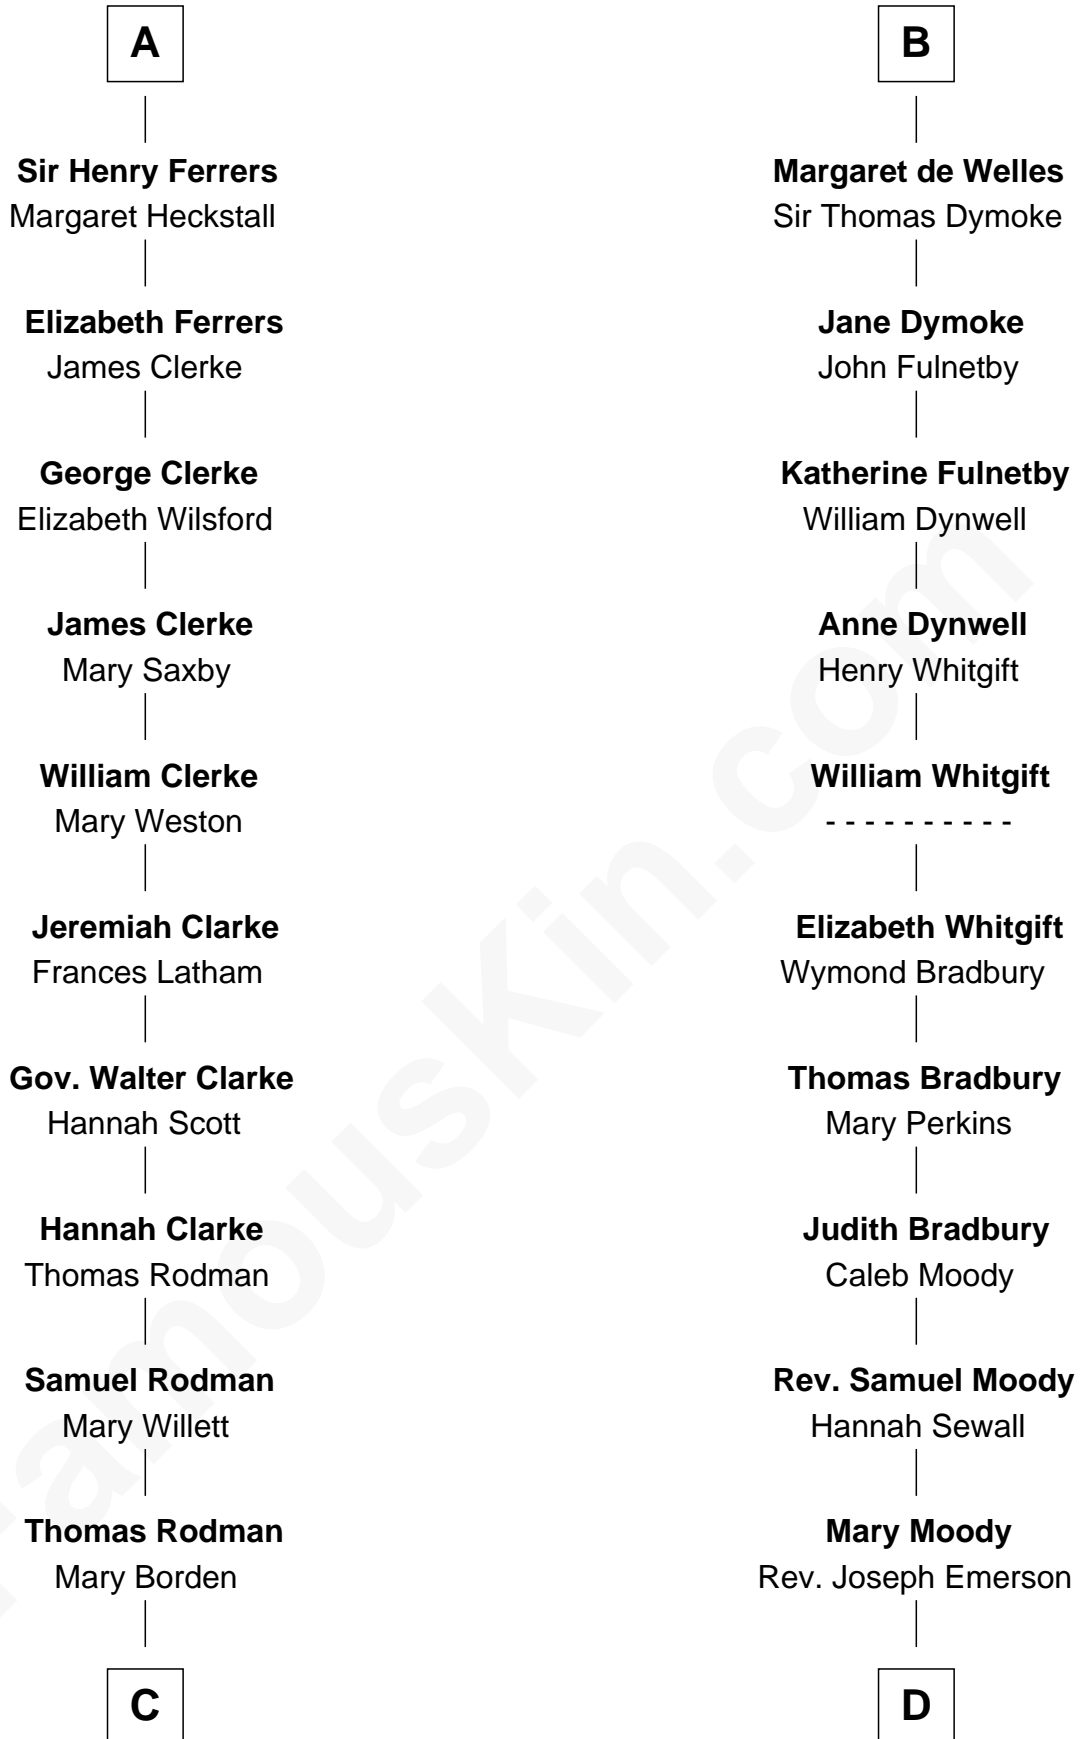

FamousKin.com Relationship Chart of

Joseph Wharton

Founder of the Wharton School of Business

19th cousin of

Ralph Waldo Emerson

American Poet

C

Hannah Rodman
Samuel Rowland Fisher

Deborah Fisher
William Wharton

Joseph Wharton
Founder, Wharton School of Business

D

Rev. William Emerson
Phebe Bliss

Rev. William Emerson
Ruth Haskins

Ralph Waldo Emerson
American Poet

FamousKin.com