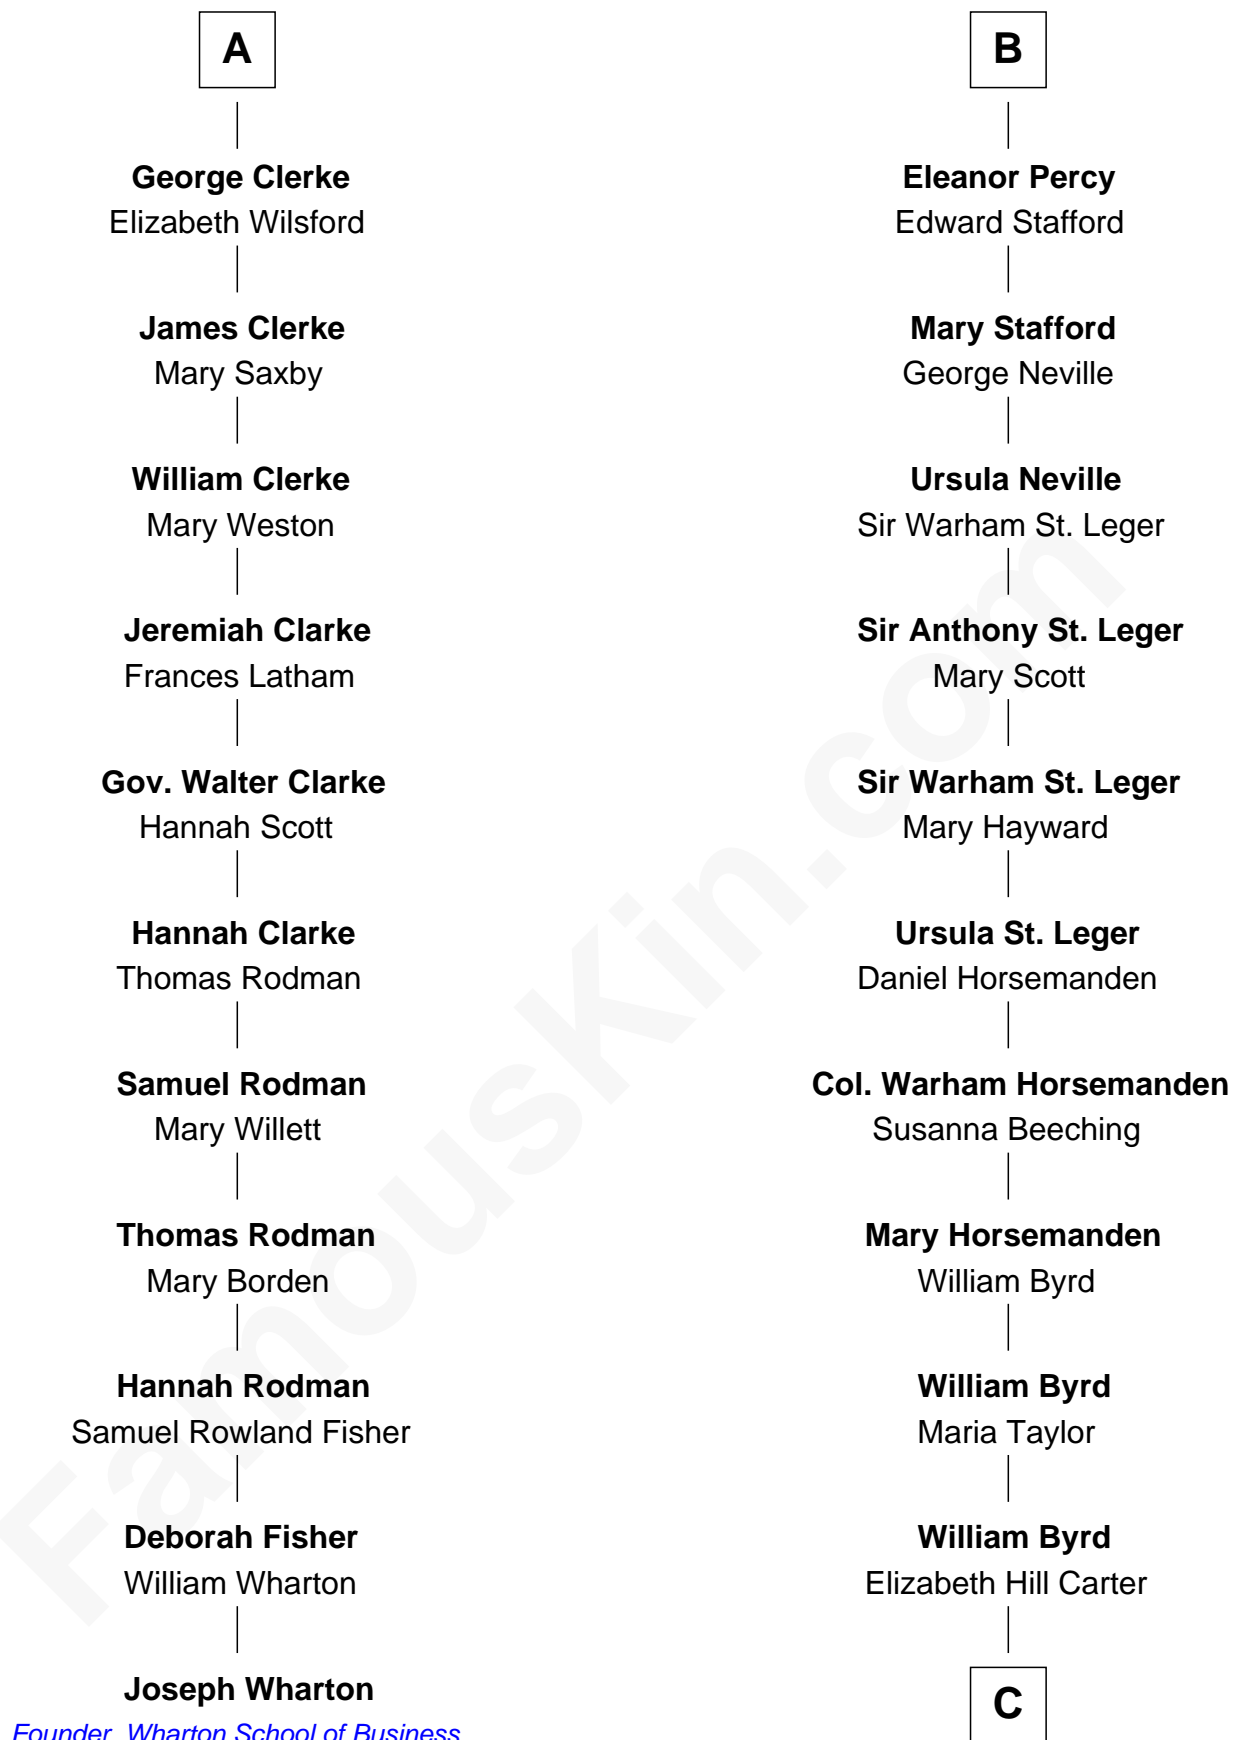

## Relationship Chart of

### Joseph Wharton

*Founder of the Wharton School of Business*

17th cousin 4 times removed of

**Admiral Richard Byrd**  
*Polar Explorer*

**Sir Thebaud de Verdun**

*with wife*  
*Elizabeth de Clare*

*with wife*  
*Maud Mortimer*

C

**Thomas Taylor Byrd**

Mary Armistead

**Richard Evelyn Byrd**

Anne Harrison

**Col. William Byrd**

Jane Meriwether Rivers

**Richard Evelyn Byrd**