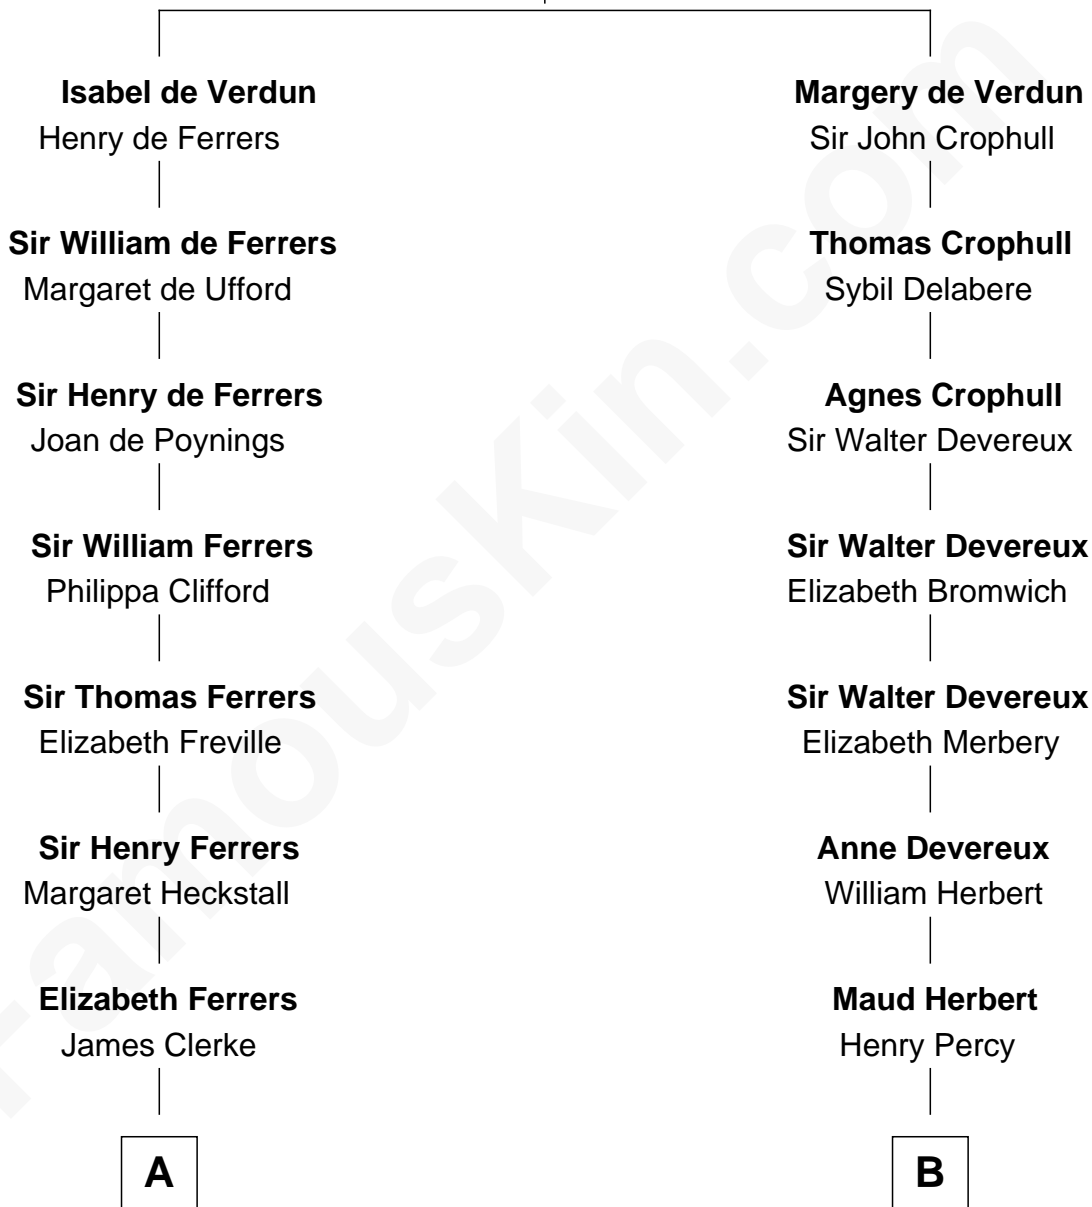

## Relationship Chart of

### Joseph Wharton

*Founder of the Wharton School of Business*

17th cousin 4 times removed of

**Admiral Richard Byrd**  
*Polar Explorer*

**Sir Thebaud de Verdun**

*with wife*  
*Elizabeth de Clare*

*with wife*  
*Maud Mortimer*

C

**Thomas Taylor Byrd**

Mary Armistead

**Richard Evelyn Byrd**

Anne Harrison

**Col. William Byrd**

Jane Meriwether Rivers

**Richard Evelyn Byrd**

Eleanor Bolling Flood

**Admiral Richard Byrd**

*Polar Explorer*