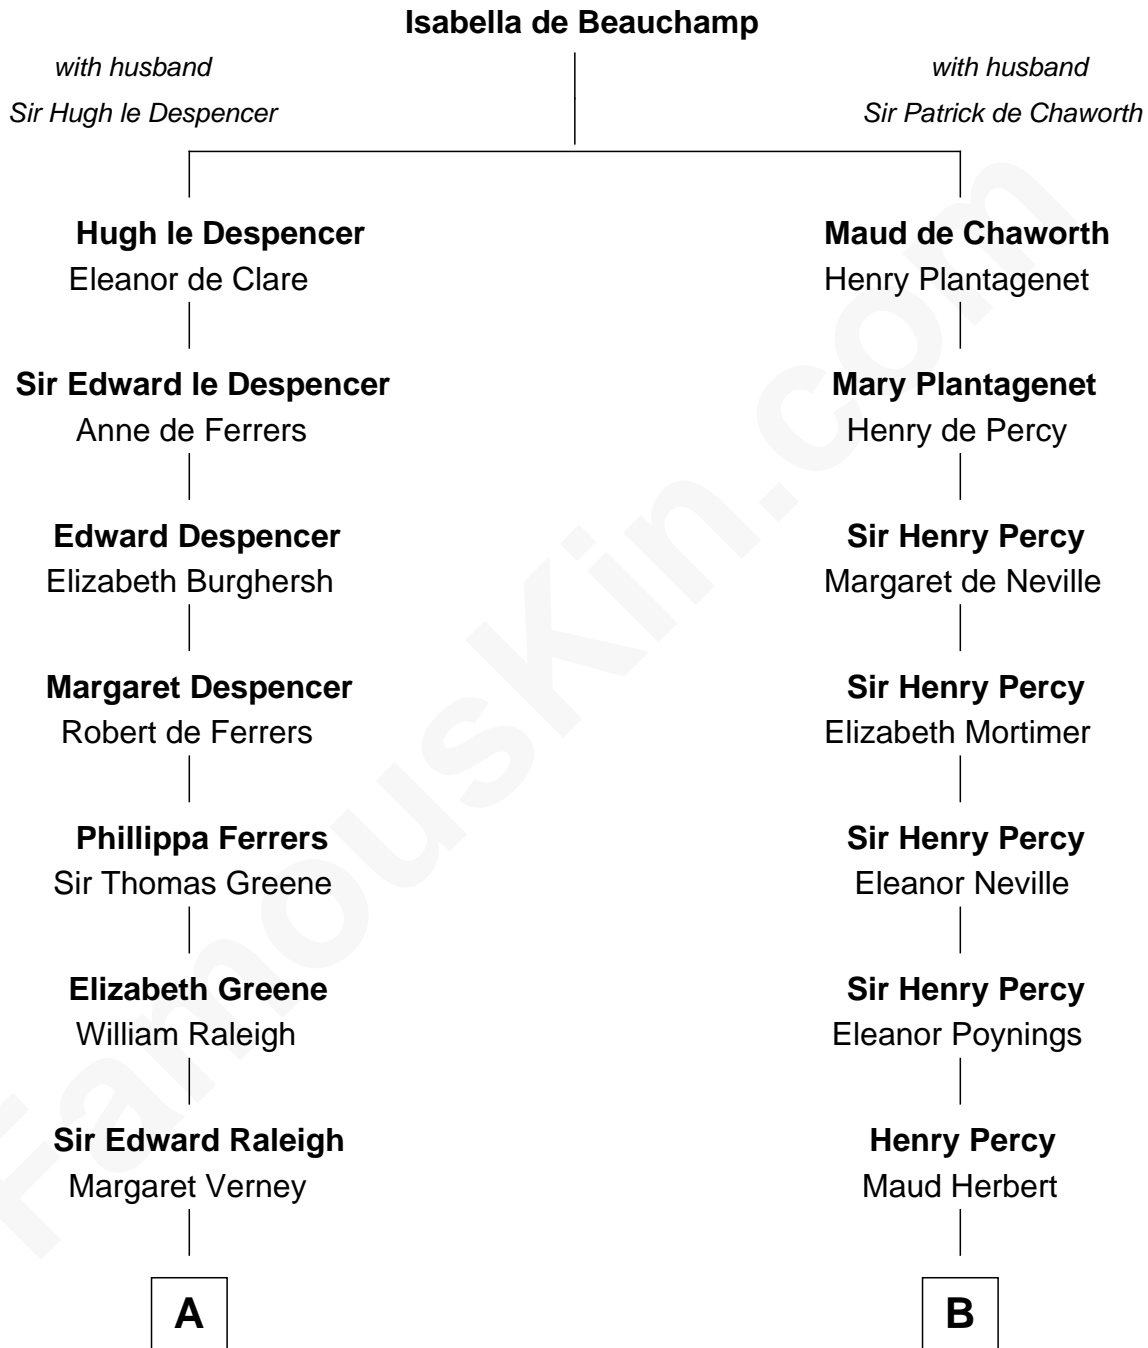

FamousKin.com

Relationship Chart of

Joseph Wharton

Founder of the Wharton School of Business

18th cousin 3 times removed of

Admiral Richard Byrd
Polar Explorer

C

Deborah Fisher
William Wharton

Joseph Wharton

Founder, Wharton School of Business

D

Thomas Taylor Byrd
Mary Armistead

Richard Evelyn Byrd

Anne Harrison

Col. William Byrd

Jane Meriwether Rivers

Richard Evelyn Byrd

Eleanor Bolling Flood

Admiral Richard Byrd

Polar Explorer