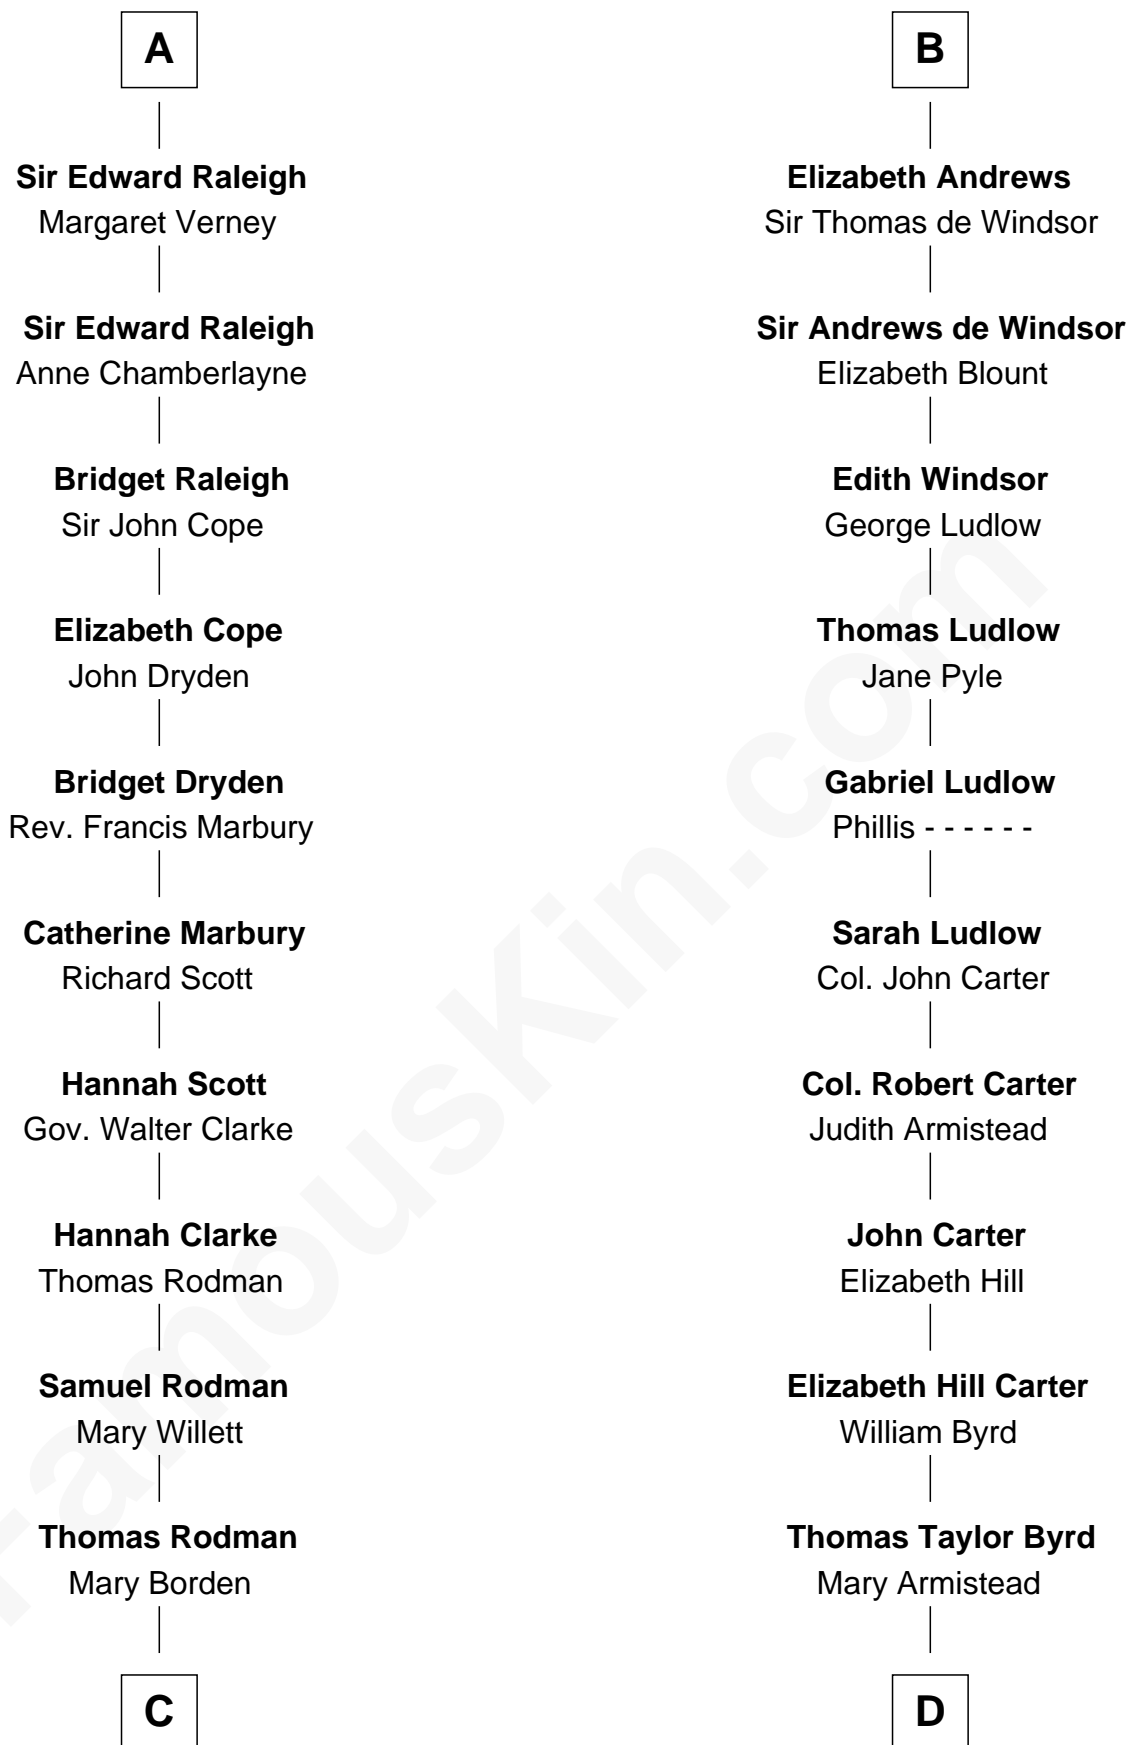

### Joseph Wharton

*Founder of the Wharton School of Business*

19th cousin 1 time removed of

**Admiral Richard Byrd**  
*Polar Explorer*

**Sir Hugh le Despencer**  
Aveline Basset

**Sir Hugh le Despencer**  
Isabella de Beauchamp

**Hugh le Despencer**  
Eleanor de Clare

**Sir Edward le Despencer**  
Anne de Ferrers

**Edward Despencer**  
Elizabeth Burghersh

**Margaret Despencer**  
Robert de Ferrers

**Phillippa Ferrers**  
Sir Thomas Greene

**Elizabeth Greene**  
William Raleigh

**A**

**Eleanor le Despencer**  
Sir Hugh de Courtenay

**Sir Hugh de Courtenay**  
Agnes de St. John

**Sir Hugh de Courtenay**  
Margaret de Bohun

**Elizabeth de Courtenay**  
Sir Andrew Luttrell

**Sir Hugh Luttrell**  
Catherine de Beaumont

**Elizabeth Luttrell**  
John Stratton

**Elizabeth Stratton**  
John Andrews

**B**

**C**

**Hannah Rodman**  
Samuel Rowland Fisher

**Deborah Fisher**  
William Wharton