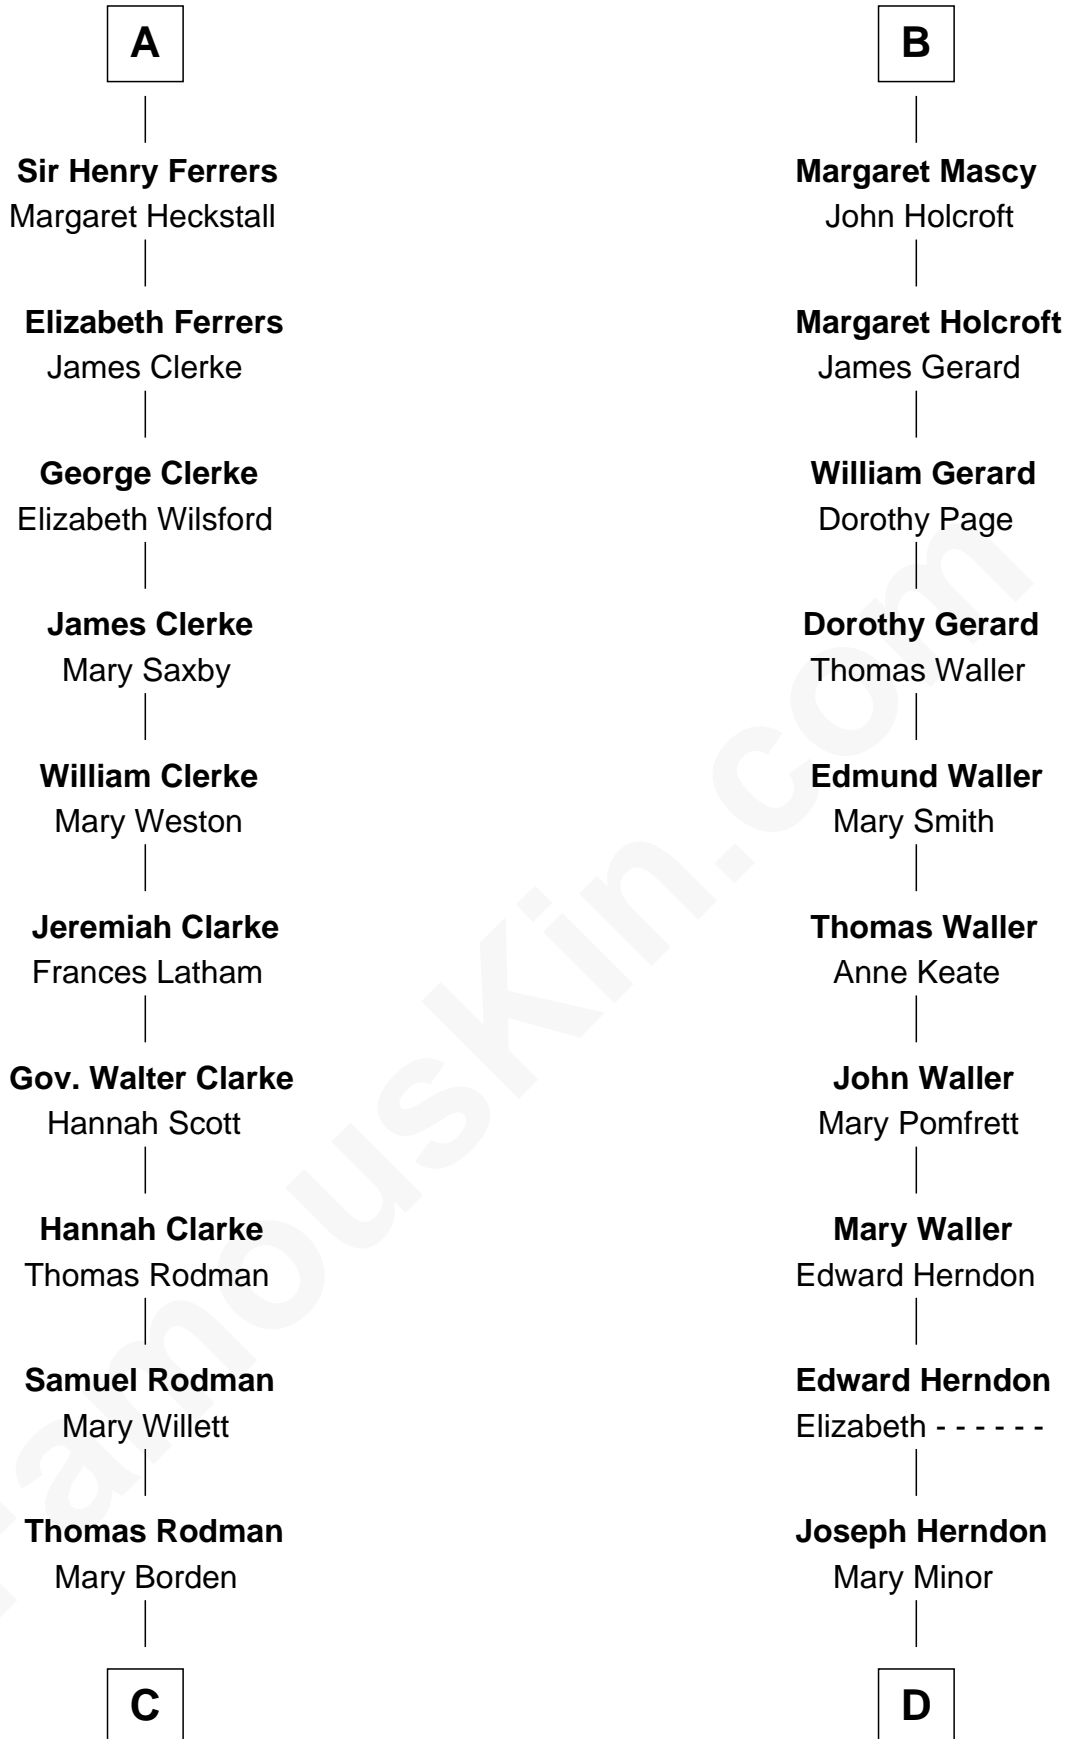

## Relationship Chart of

### Joseph Wharton

*Founder of the Wharton School of Business*

19th cousin of

### Ellen (Herndon) Arthur

*Wife of President Chester A. Arthur*

**Sir William de Ros**

Lucy FitzPiers

**C**

**Hannah Rodman**  
Samuel Rowland Fisher

**Deborah Fisher**  
William Wharton

**Joseph Wharton**  
*Founder, Wharton School of Business*

**D**

**Dabney Herndon**  
Elizabeth Hull

**Capt. William Lewis Herndon**  
Frances Elizabeth Hansborough

**Ellen (Herndon) Arthur**  
*Wife of President Chester Arthur*

FamousKin.com