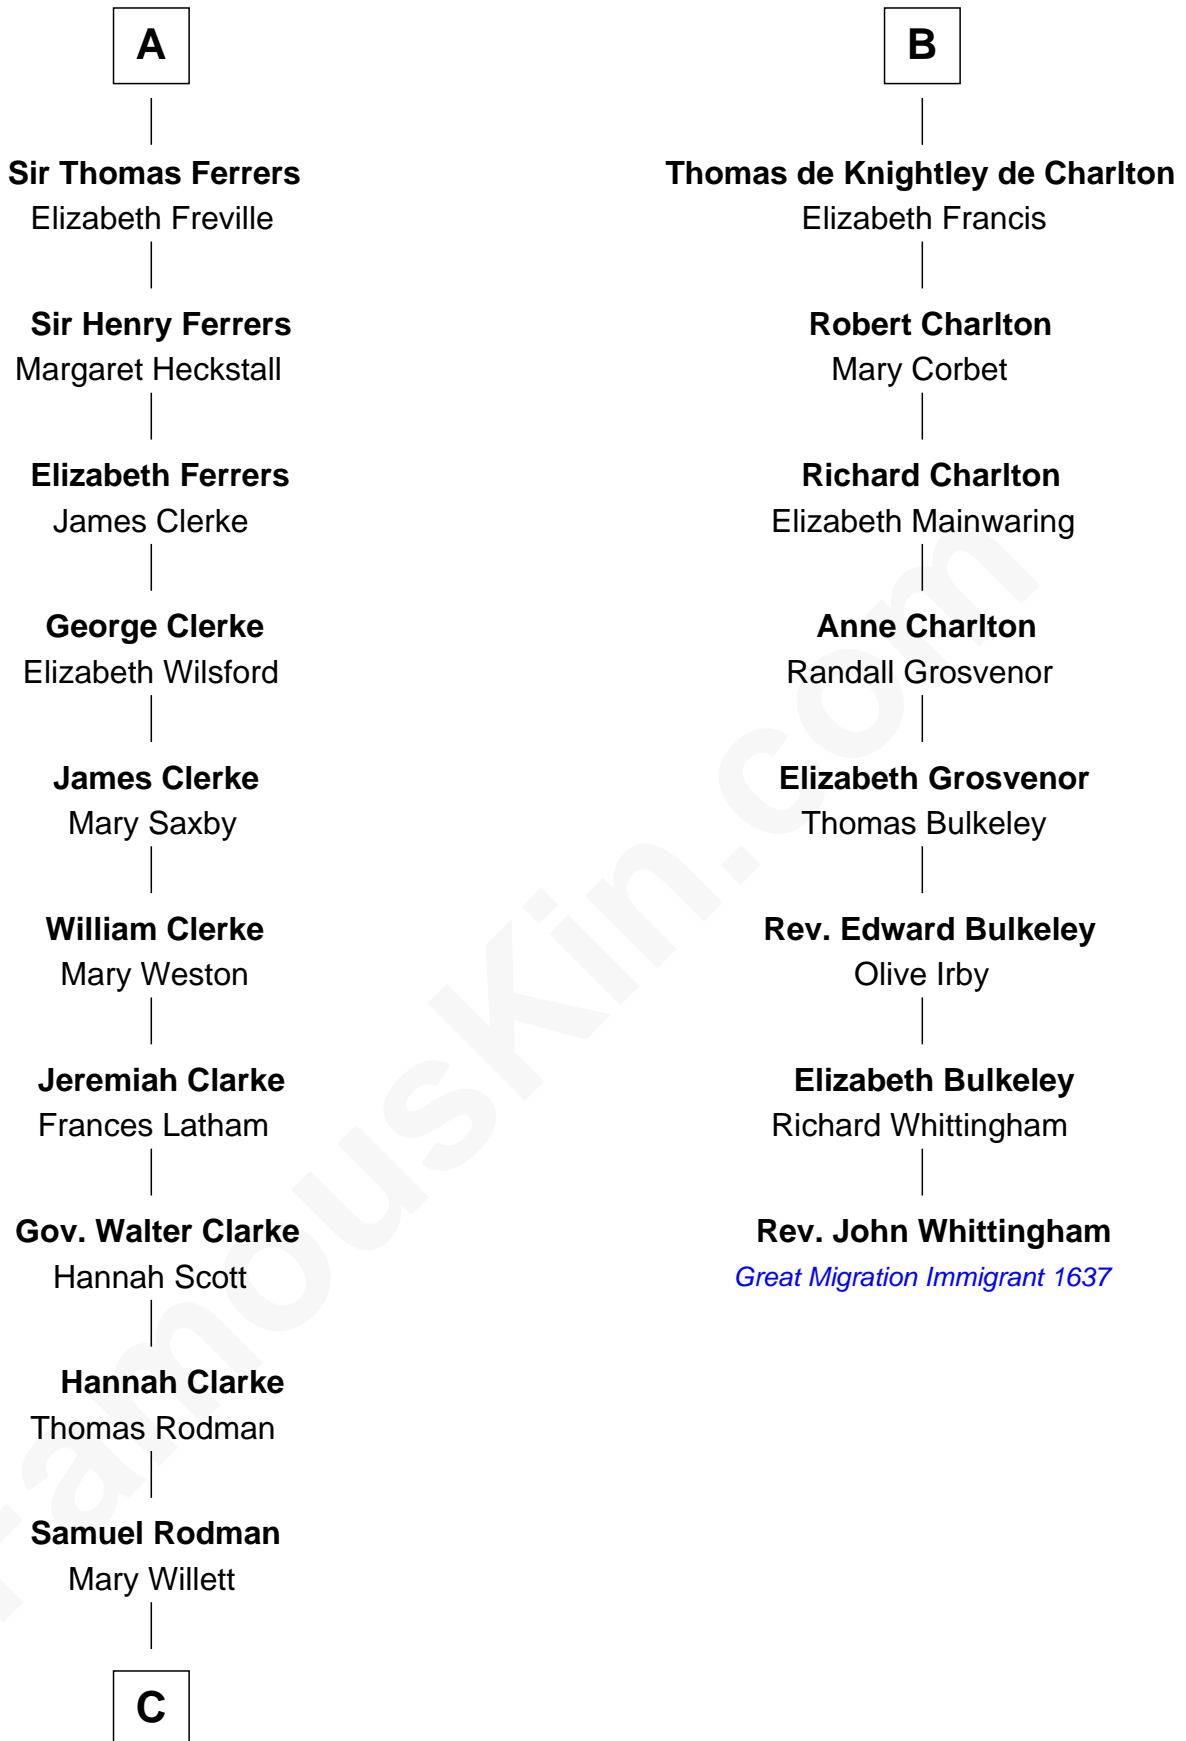

FamousKin.com

Relationship Chart of

Joseph Wharton

Founder of the Wharton School of Business

14th cousin 6 times removed of

Rev. John Whittingham

(c1616 - 1639) Great Migration Immigrant 1637

C

—
Thomas Rodman

Mary Borden
—

Hannah Rodman

Samuel Rowland Fisher
—

Deborah Fisher

William Wharton
—

Joseph Wharton

Founder, Wharton School of Business