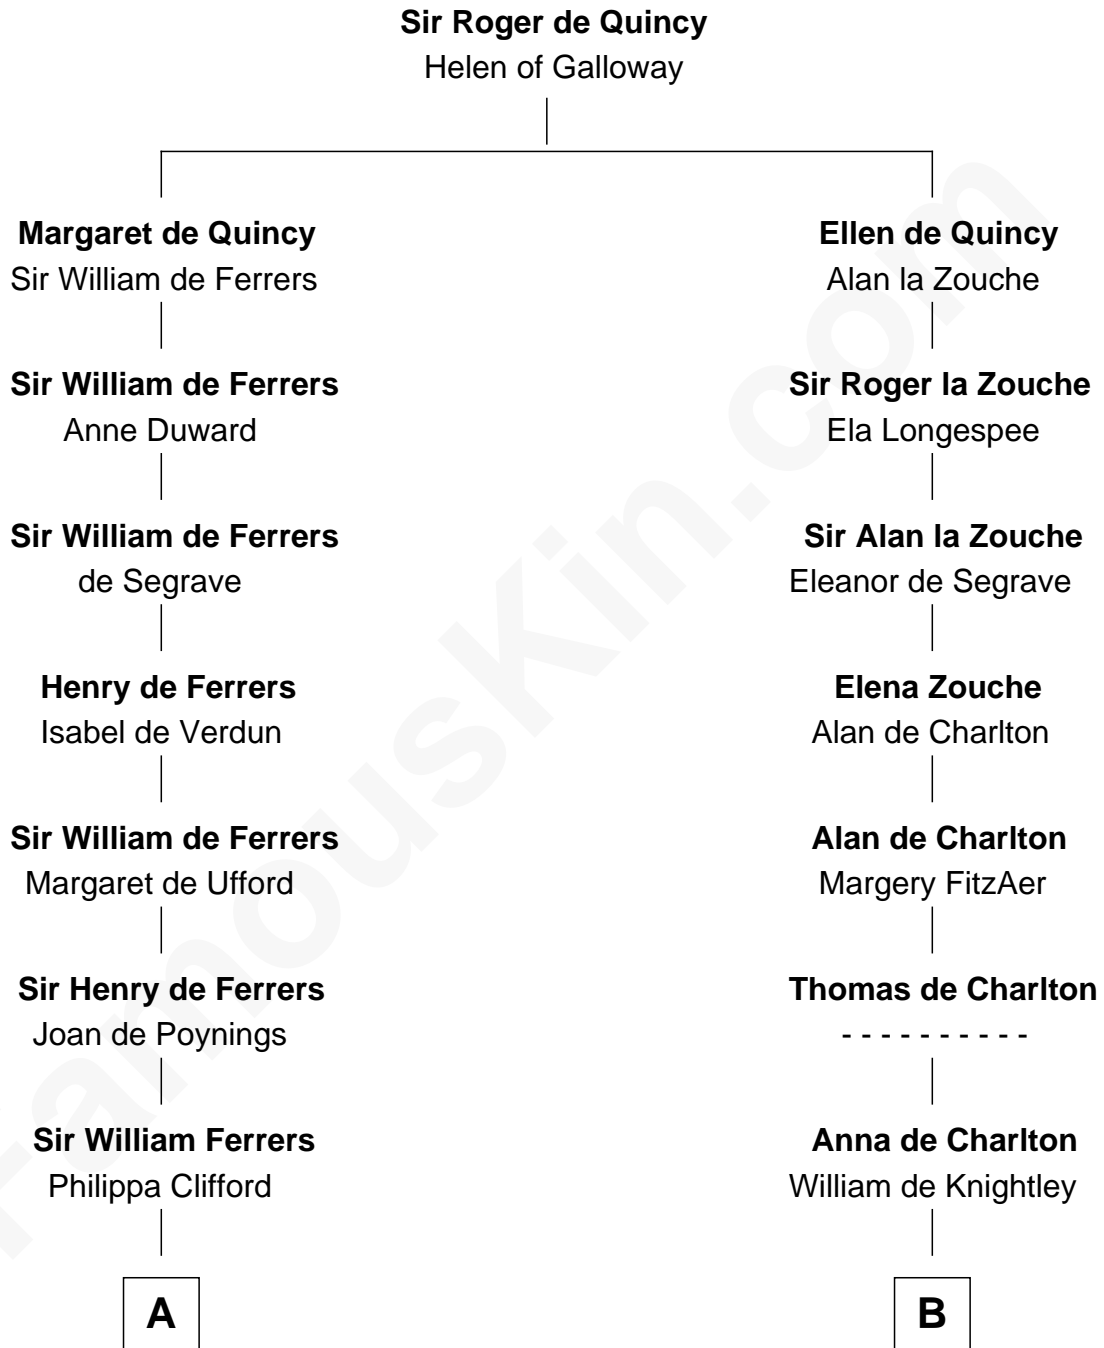

FamousKin.com

Relationship Chart of

Joseph Wharton

Founder of the Wharton School of Business

14th cousin 6 times removed of

Rev. John Whittingham

(c1616 - 1639) Great Migration Immigrant 1637

C

—
Thomas Rodman

Mary Borden
—

Hannah Rodman

Samuel Rowland Fisher
—

Deborah Fisher

William Wharton
—

Joseph Wharton

Founder, Wharton School of Business