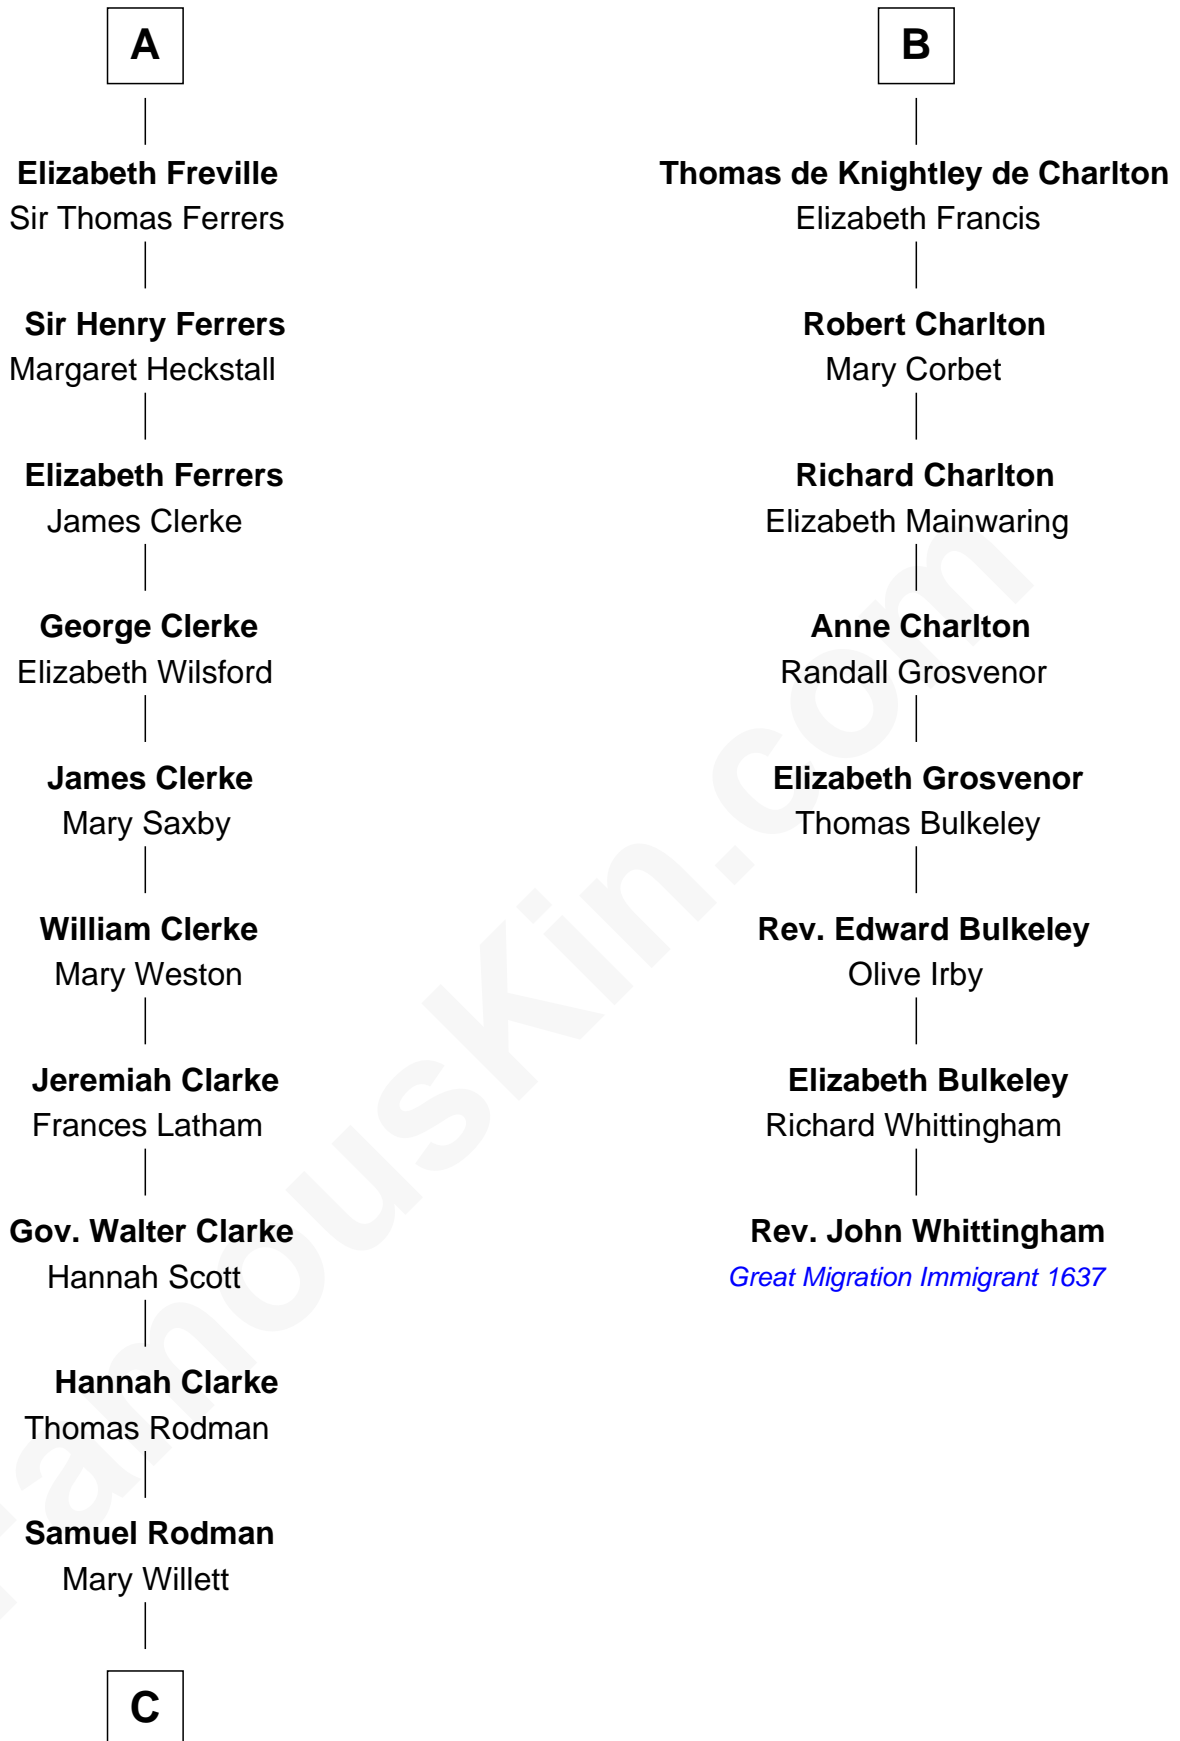

FamousKin.com

Relationship Chart of

Joseph Wharton

Founder of the Wharton School of Business

14th cousin 6 times removed of

Rev. John Whittingham

(c1616 - 1639) Great Migration Immigrant 1637

Sir William Longespee

Ela of Salisbury

C

—
Thomas Rodman

Mary Borden
—

Hannah Rodman

Samuel Rowland Fisher
—

Deborah Fisher

William Wharton
—