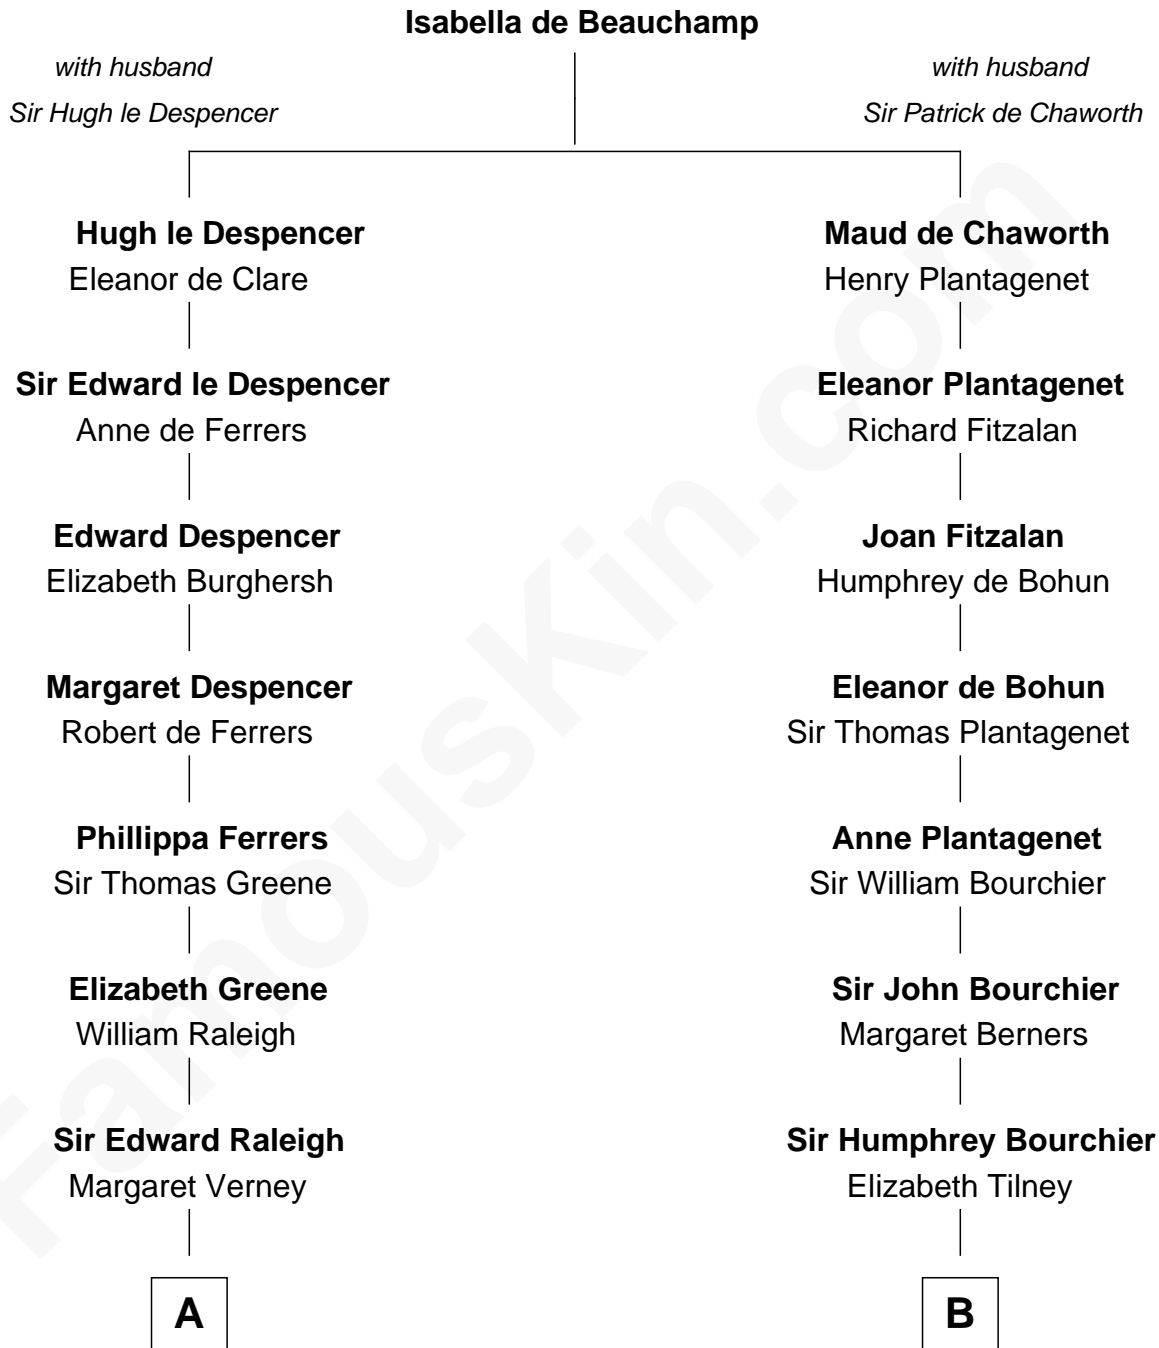

FamousKin.com

Relationship Chart of

Joseph Wharton

Founder of the Wharton School of Business

16th cousin 2 times removed of

Robert Treat Paine

Signer of the Declaration of Independence

C

Deborah Fisher
William Wharton

Joseph Wharton

Founder, Wharton School of Business

FamousKin.com