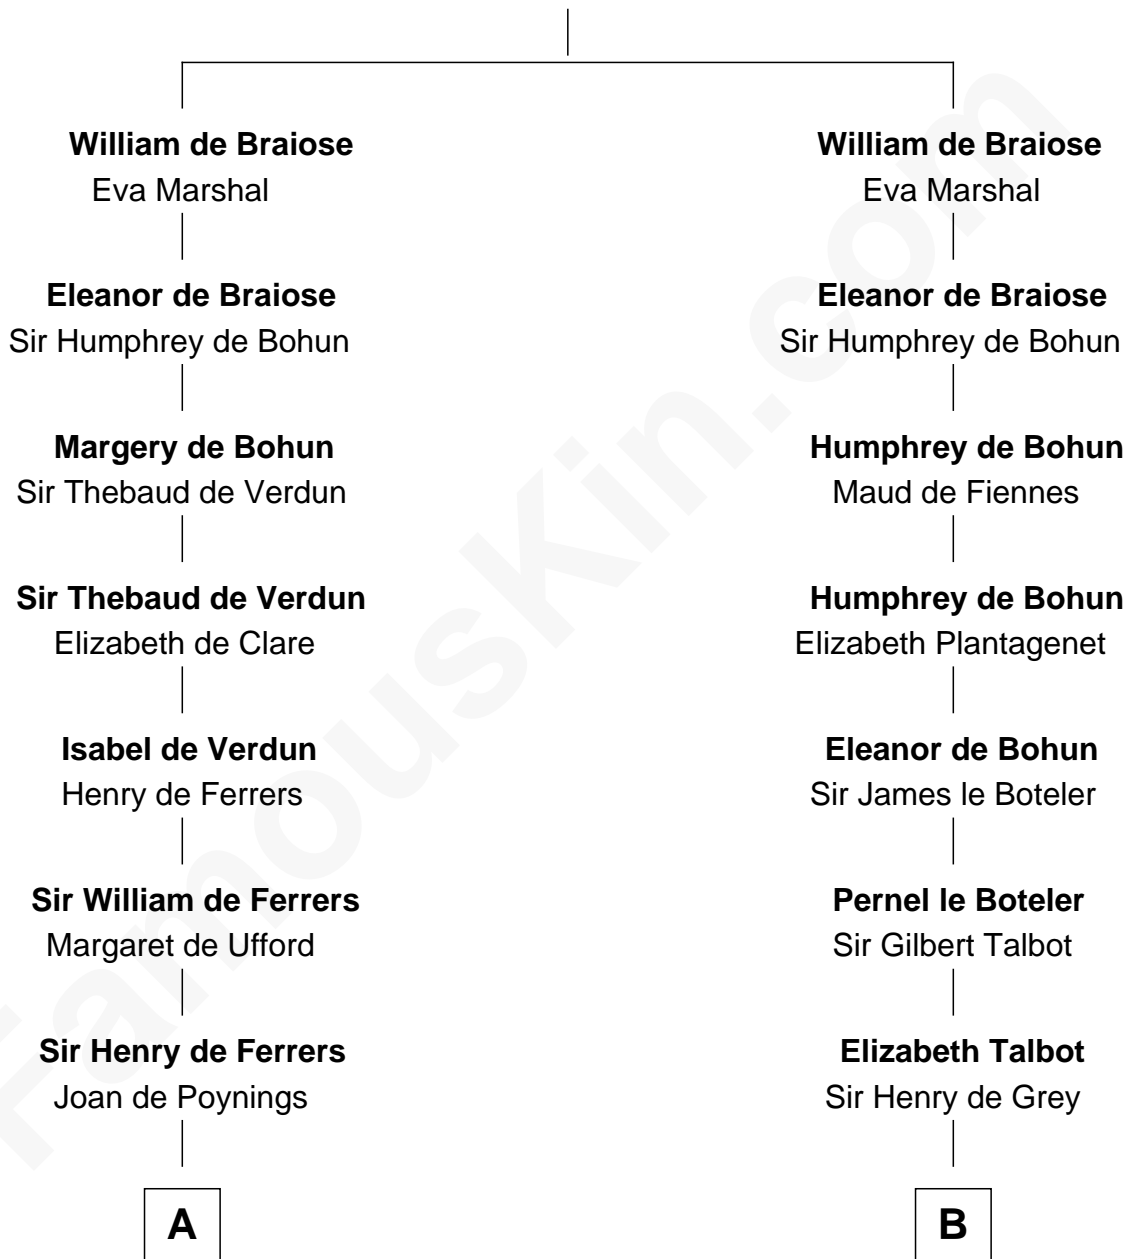

## Relationship Chart of

### Joseph Wharton

*Founder of the Wharton School of Business*

19th cousin 2 times removed of

### Robert Treat Paine

*Signer of the Declaration of Independence*

**Reginald de Braiose**

-----

**C**

**Samuel Rodman**

Mary Willett

**Thomas Rodman**

Mary Borden

**Hannah Rodman**

Samuel Rowland Fisher

**Deborah Fisher**

William Wharton

**Joseph Wharton**

*Founder, Wharton School of Business*

**D**