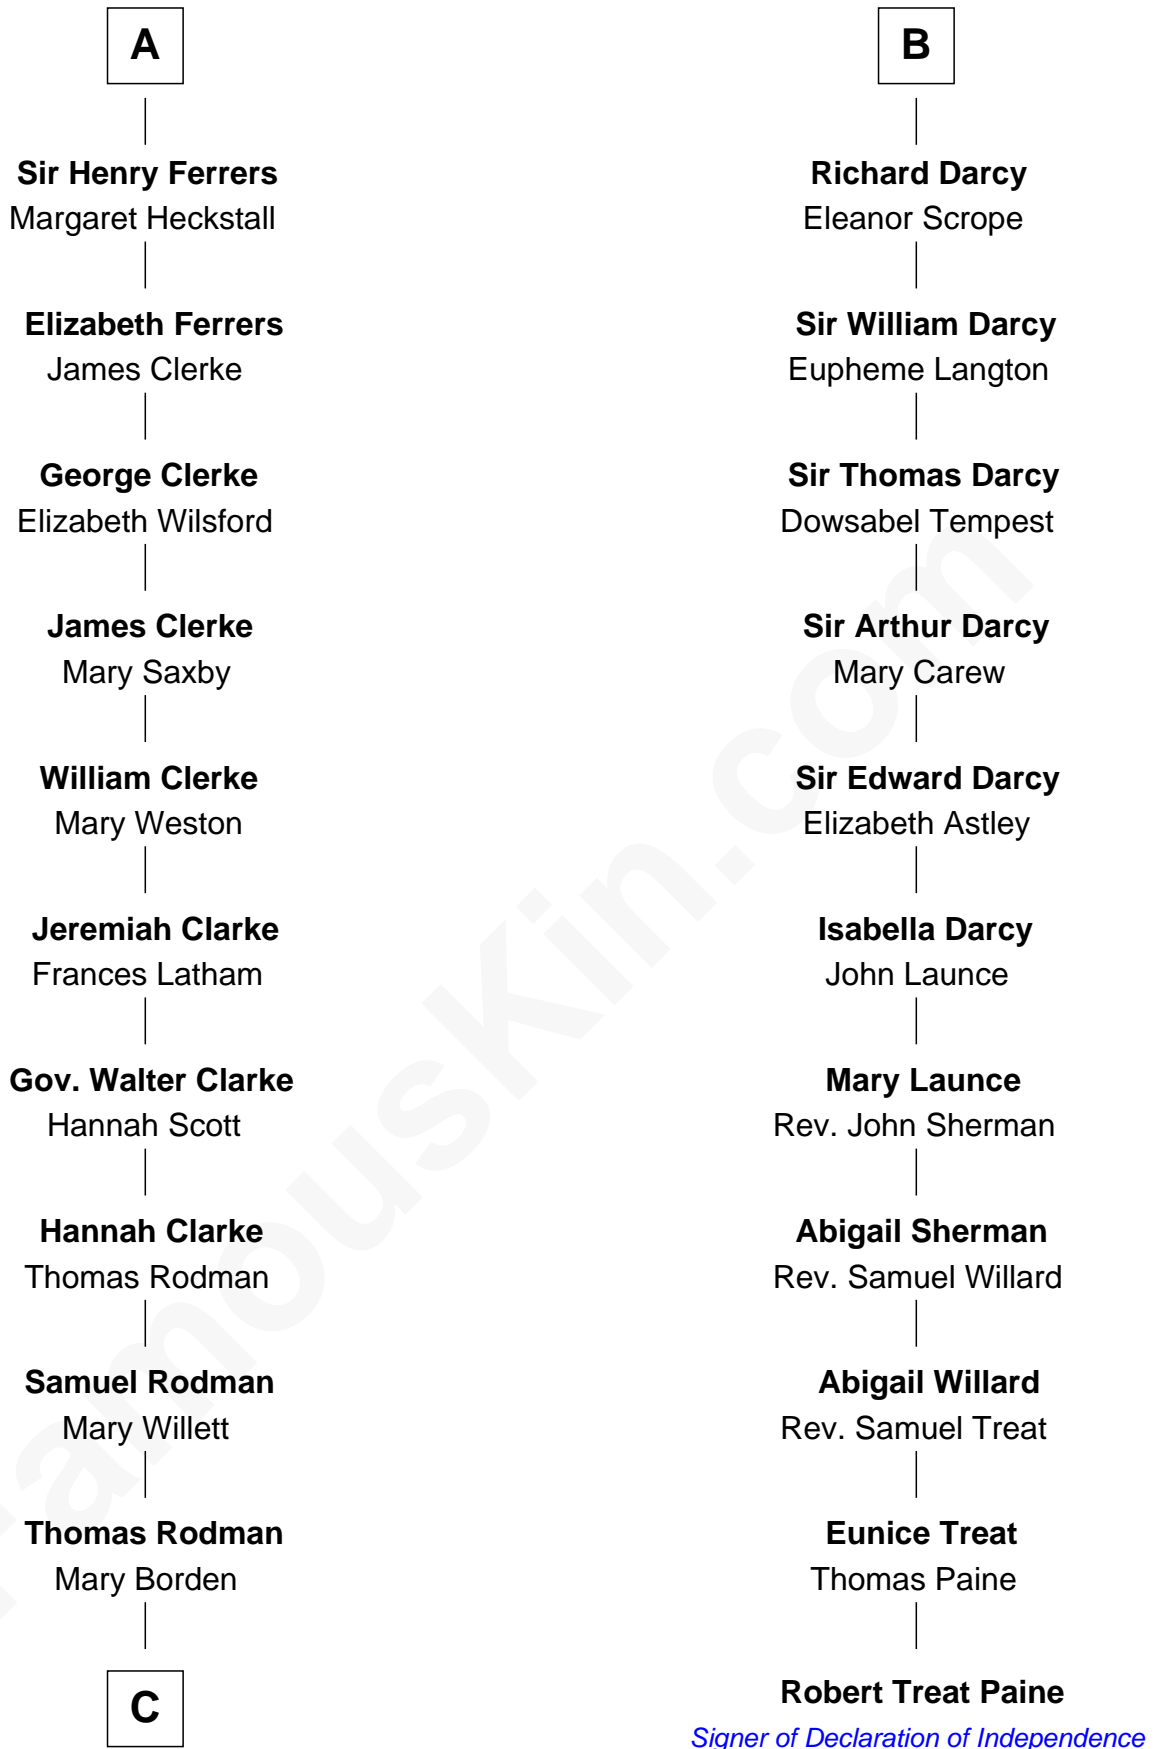

FamousKin.com

Relationship Chart of

Joseph Wharton

Founder of the Wharton School of Business

17th cousin 2 times removed of

Robert Treat Paine

Signer of the Declaration of Independence

C

—
Hannah Rodman
Samuel Rowland Fisher

—
Deborah Fisher
William Wharton

—
Joseph Wharton
Founder, Wharton School of Business

FamousKin.com