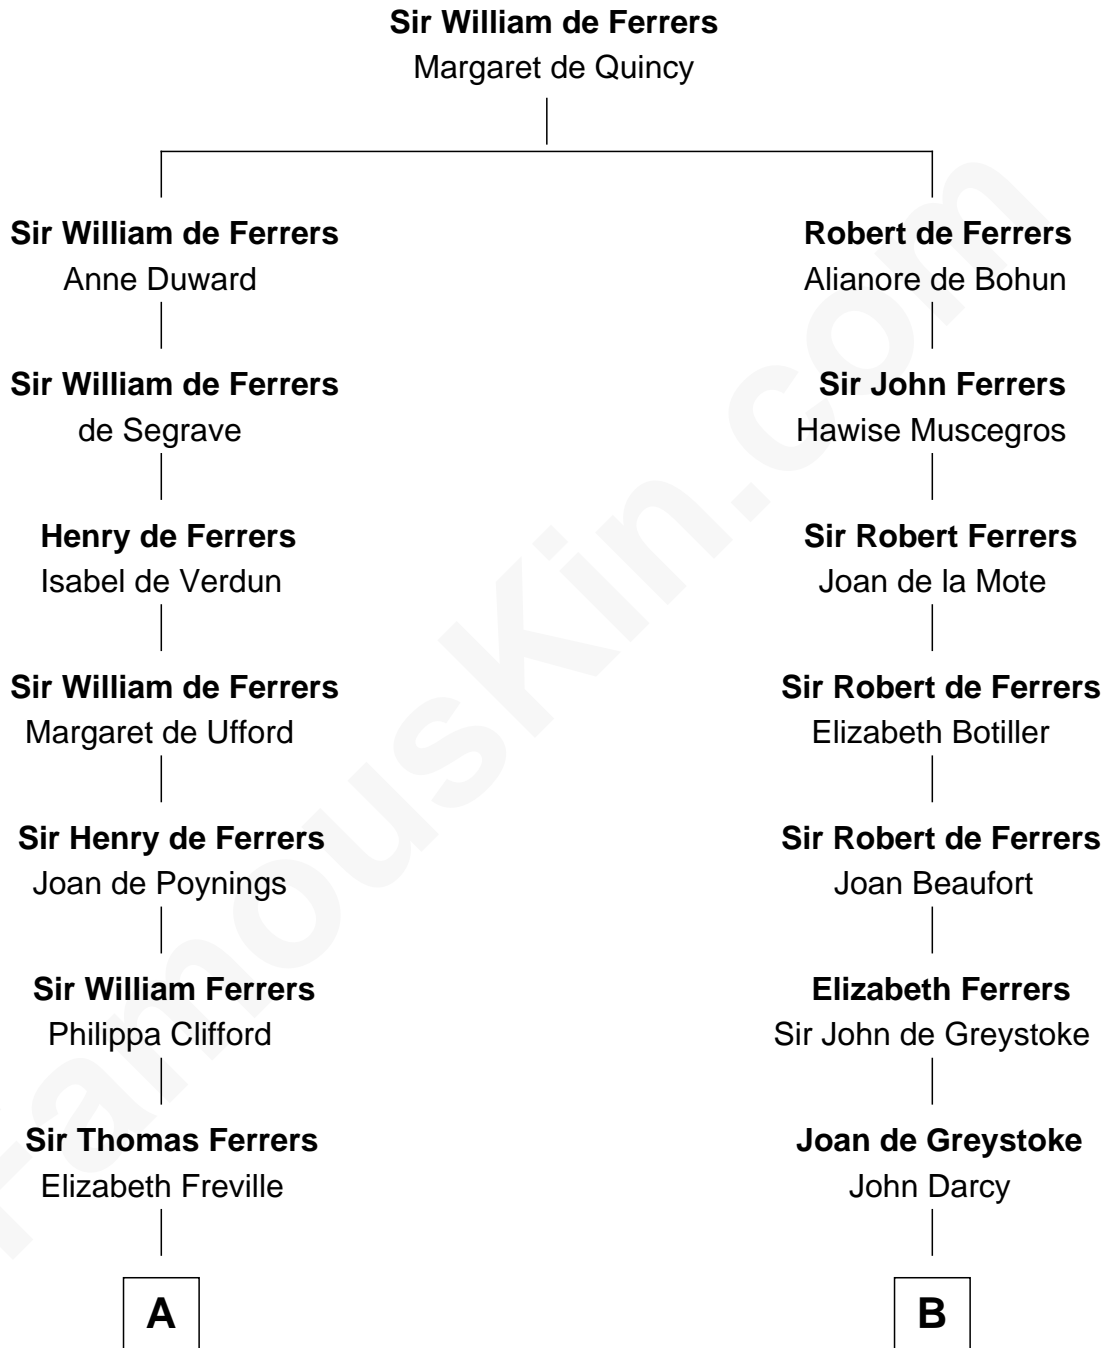

FamousKin.com

Relationship Chart of

Joseph Wharton

Founder of the Wharton School of Business

17th cousin 2 times removed of

Robert Treat Paine

Signer of the Declaration of Independence

C

—
Hannah Rodman
Samuel Rowland Fisher

—
Deborah Fisher
William Wharton

—
Joseph Wharton
Founder, Wharton School of Business

FamousKin.com