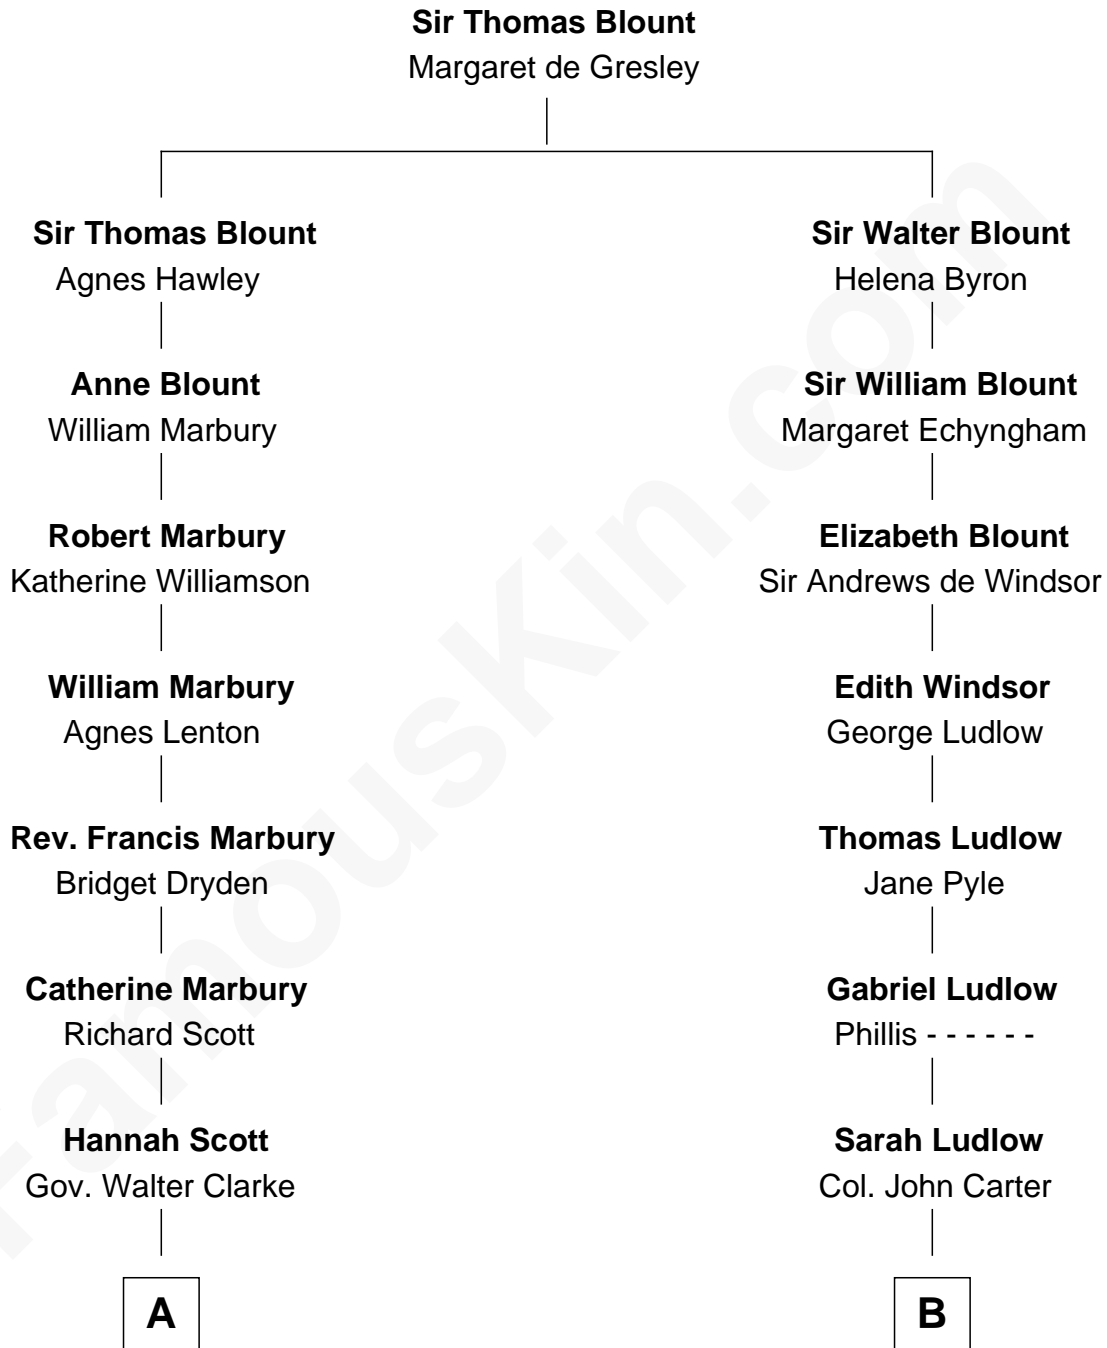

FamousKin.com

Relationship Chart of

Joseph Wharton

Founder of the Wharton School of Business

10th cousin 2 times removed of

Thomas Nelson

Signer of the Declaration of Independence

A

Hannah Clarke
Thomas Rodman

Samuel Rodman
Mary Willett

Thomas Rodman
Mary Borden

Hannah Rodman
Samuel Rowland Fisher

Deborah Fisher
William Wharton

Joseph Wharton
Founder, Wharton School of Business

B

Col. Robert Carter
Judith Armistead