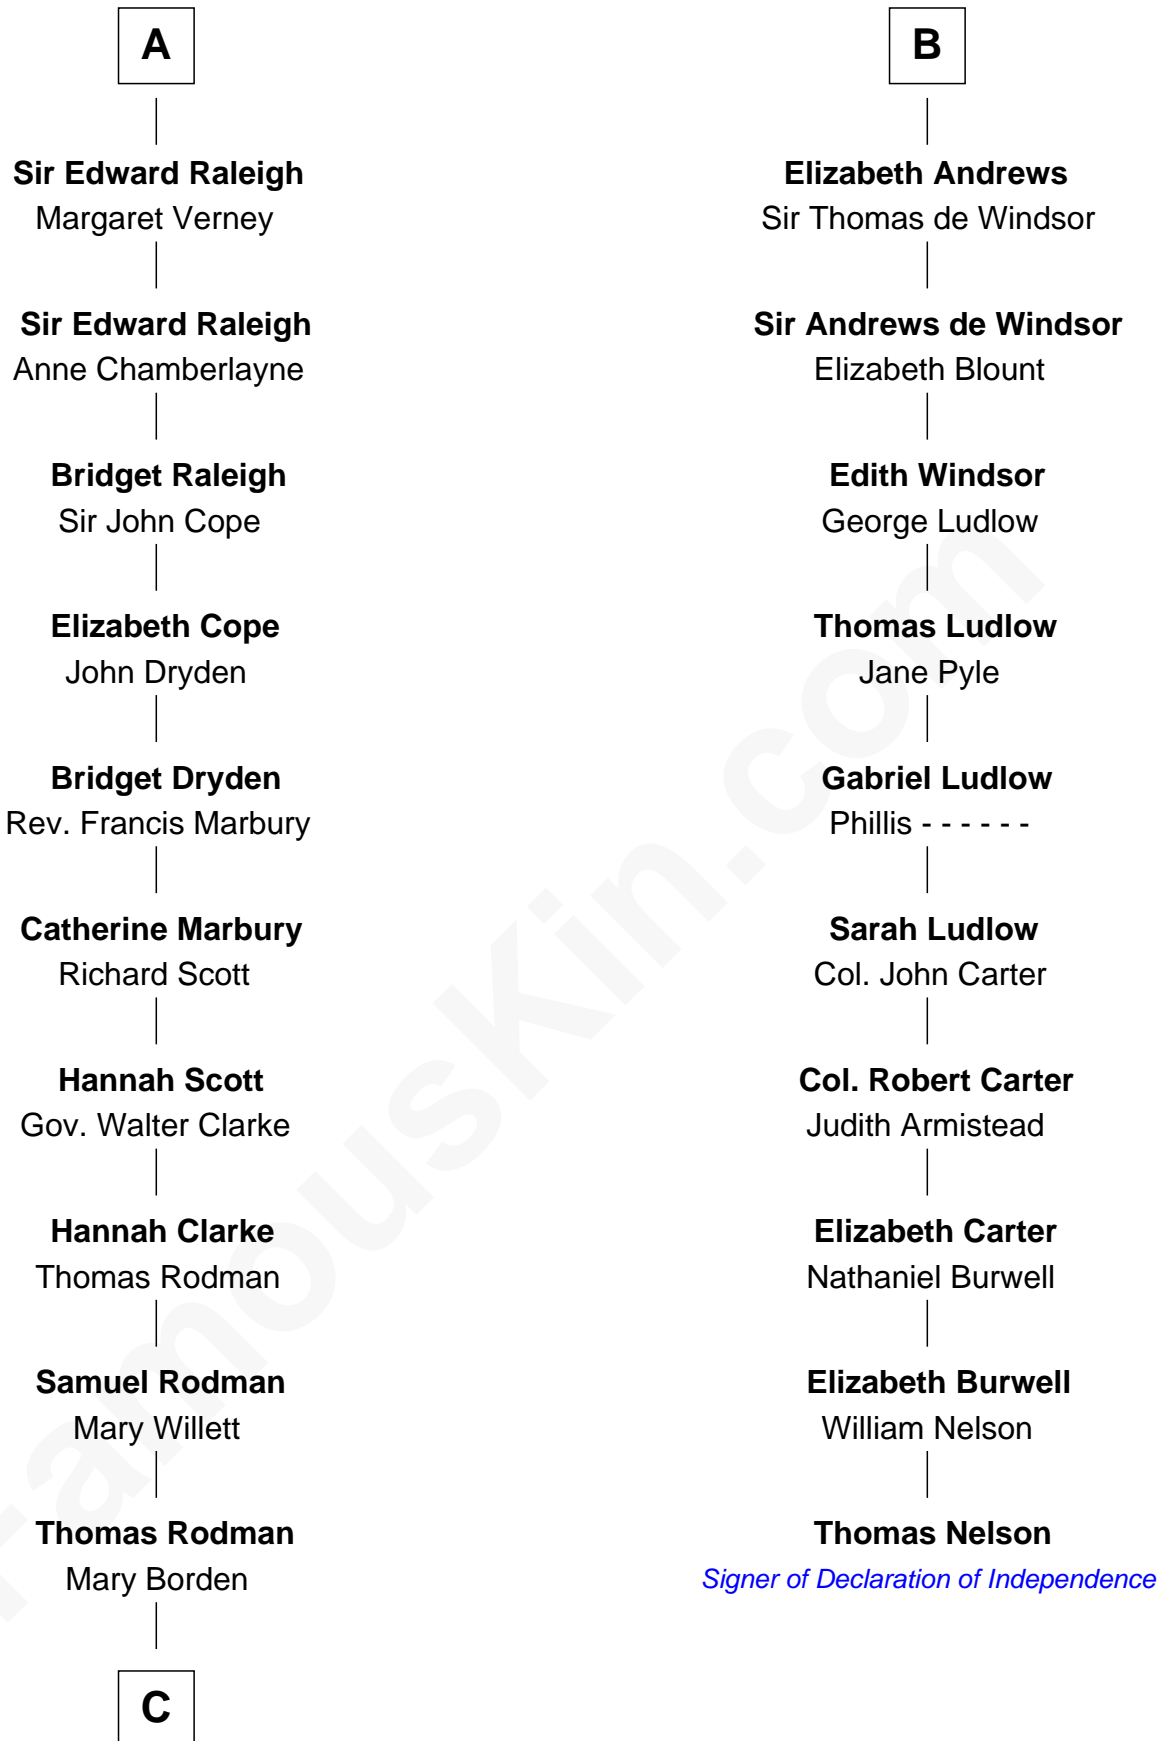

FamousKin.com

Relationship Chart of

Joseph Wharton

Founder of the Wharton School of Business

16th cousin 3 times removed of

Thomas Nelson

Signer of the Declaration of Independence

Sir Hugh le Despencer

Aveline Basset

Sir Hugh le Despencer

Isabella de Beauchamp

Hugh le Despencer

Eleanor de Clare

Sir Edward le Despencer

Anne de Ferrers

Edward Despencer

Sir Hugh Luttrell

Catherine de Beaumont

Elizabeth Luttrell

John Stratton

Elizabeth Stratton

John Andrews

B

C

—
Hannah Rodman
Samuel Rowland Fisher

—
Deborah Fisher
William Wharton

—
Joseph Wharton
Founder, Wharton School of Business

FamousKin.com