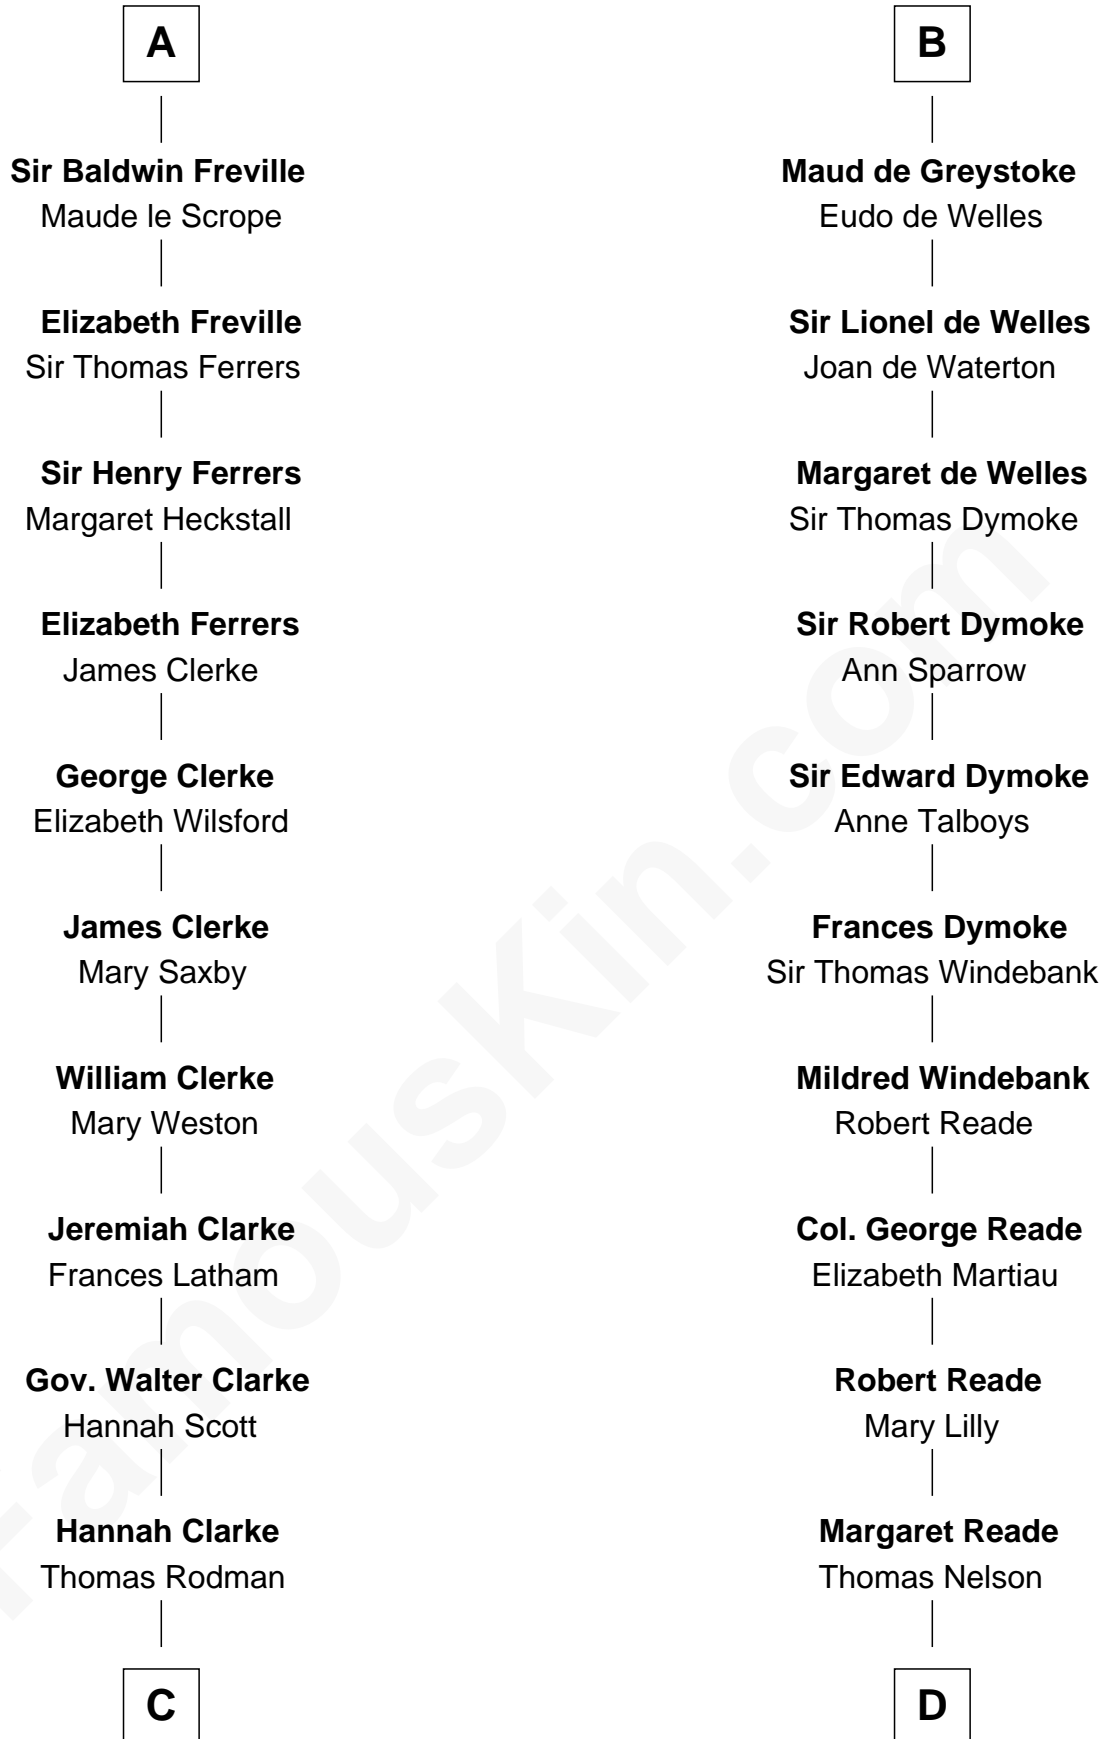

FamousKin.com

Relationship Chart of

Joseph Wharton

Founder of the Wharton School of Business

18th cousin 3 times removed of

Thomas Nelson

Signer of the Declaration of Independence

C

Samuel Rodman

Mary Willett

Thomas Rodman

Mary Borden

Hannah Rodman

Samuel Rowland Fisher

Deborah Fisher

William Wharton