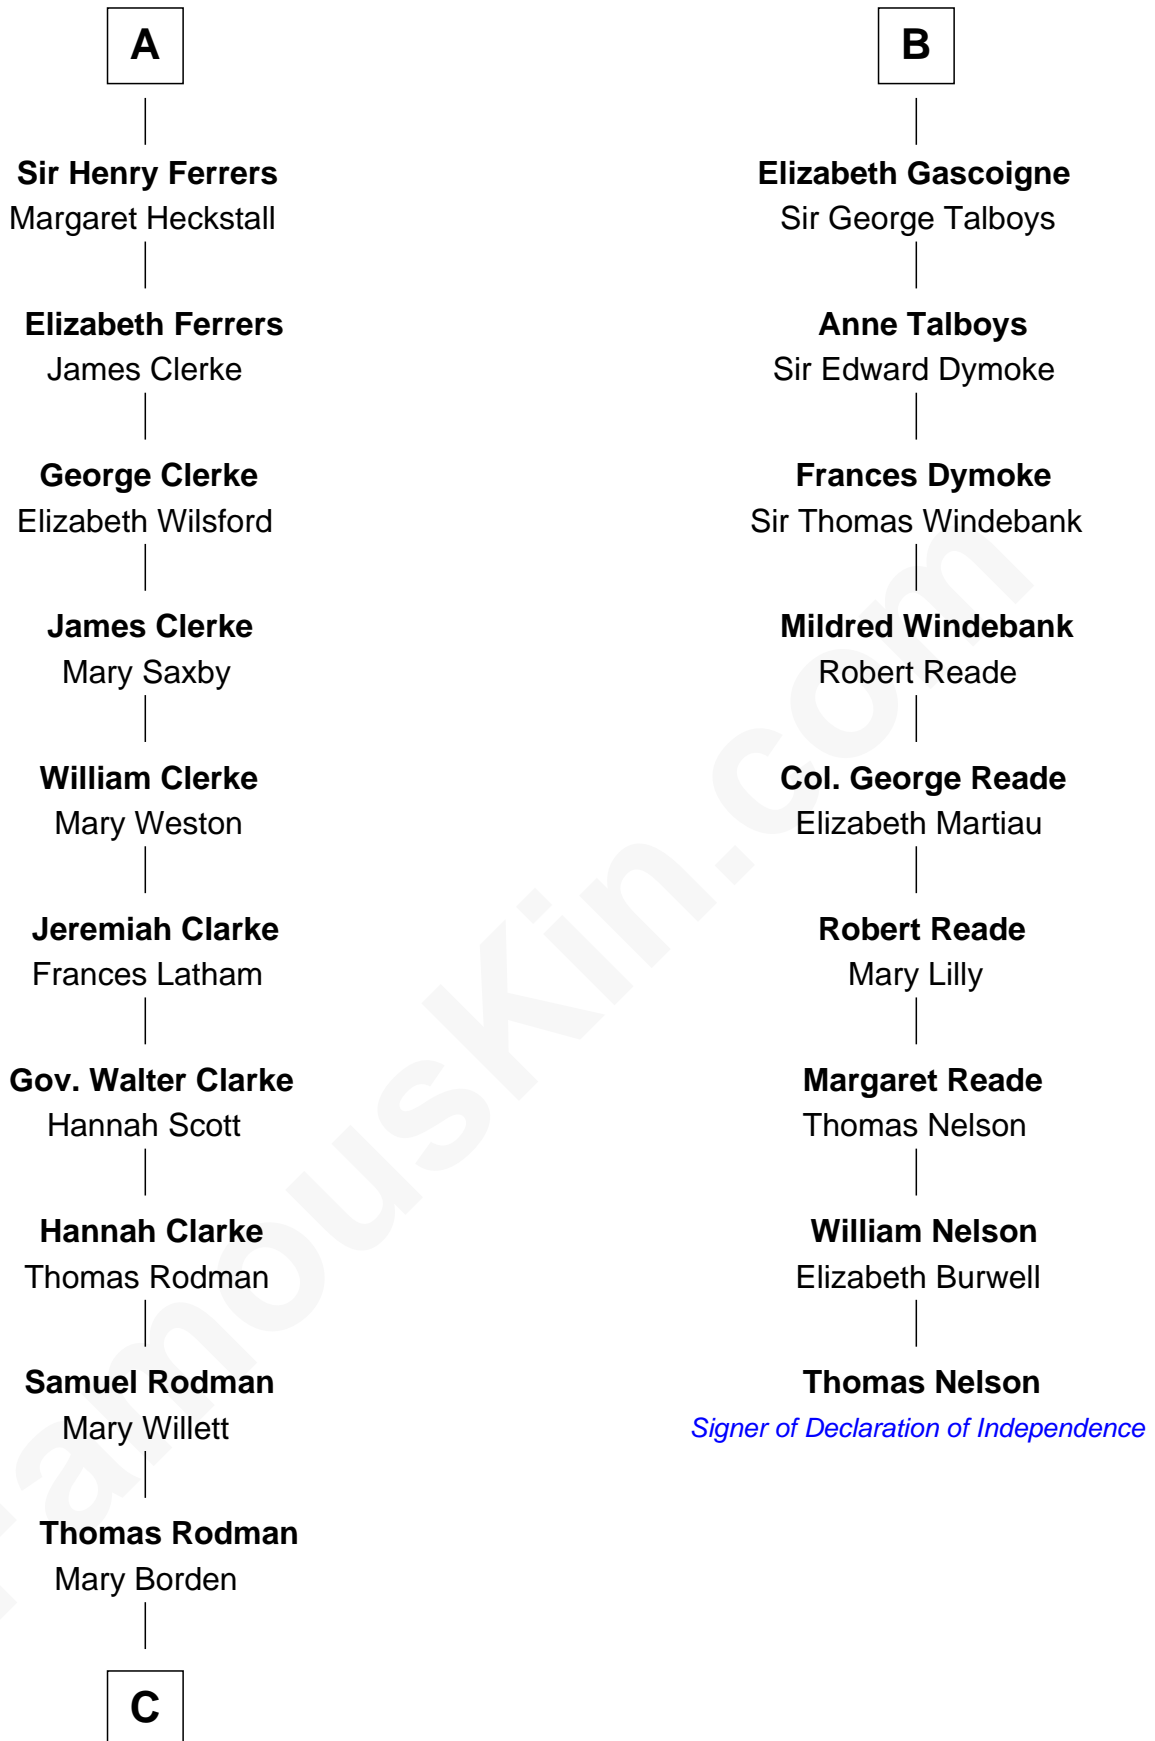

## Relationship Chart of

### Joseph Wharton

*Founder of the Wharton School of Business*

15th cousin 4 times removed of

### Thomas Nelson

*Signer of the Declaration of Independence*

**C**

—  
**Hannah Rodman**  
Samuel Rowland Fisher

—  
**Deborah Fisher**  
William Wharton

—  
**Joseph Wharton**  
*Founder, Wharton School of Business*