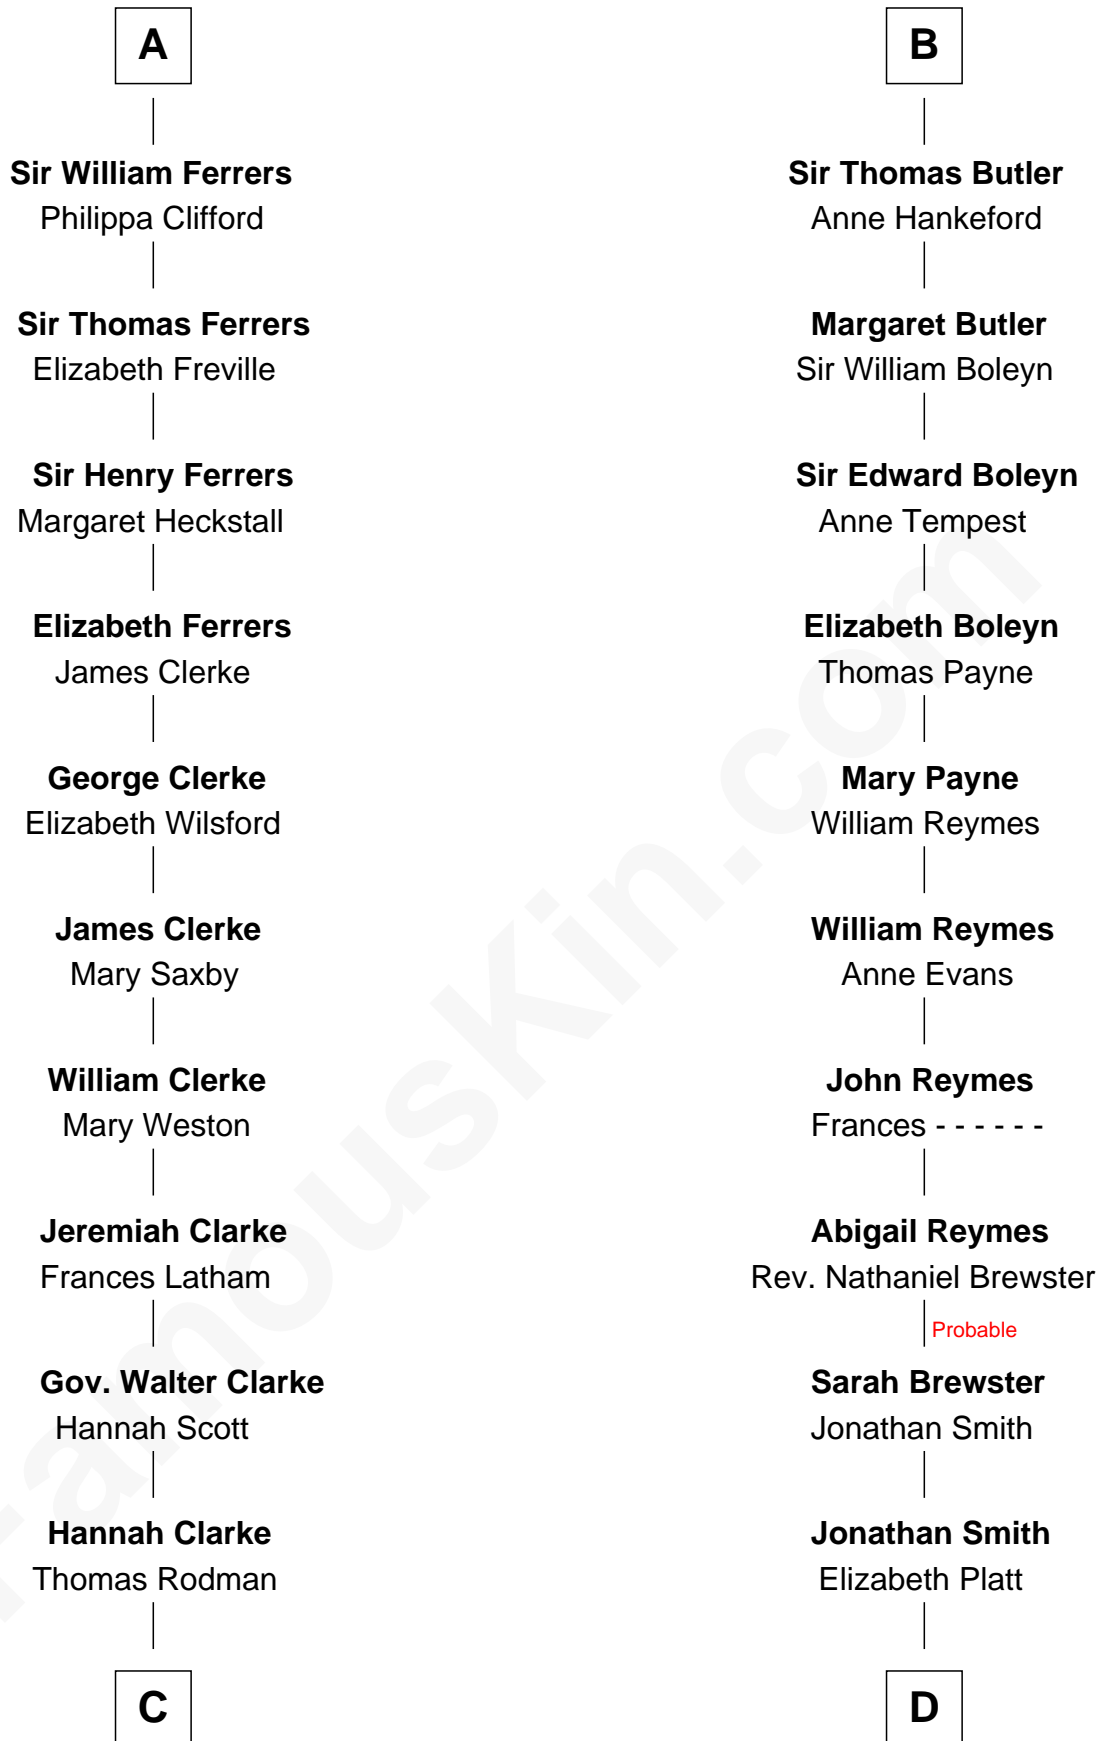

## Relationship Chart of

### Joseph Wharton

*Founder of the Wharton School of Business*

**18th cousin 3 times removed of**

### William Floyd

*Signer of the Declaration of Independence*

**C**

**Samuel Rodman**

Mary Willett

**Thomas Rodman**

Mary Borden

**Hannah Rodman**

Samuel Rowland Fisher

**Deborah Fisher**

William Wharton

**Joseph Wharton**

*Founder, Wharton School of Business*

**D**

**Tabitha Smith**

Nicholl Floyd