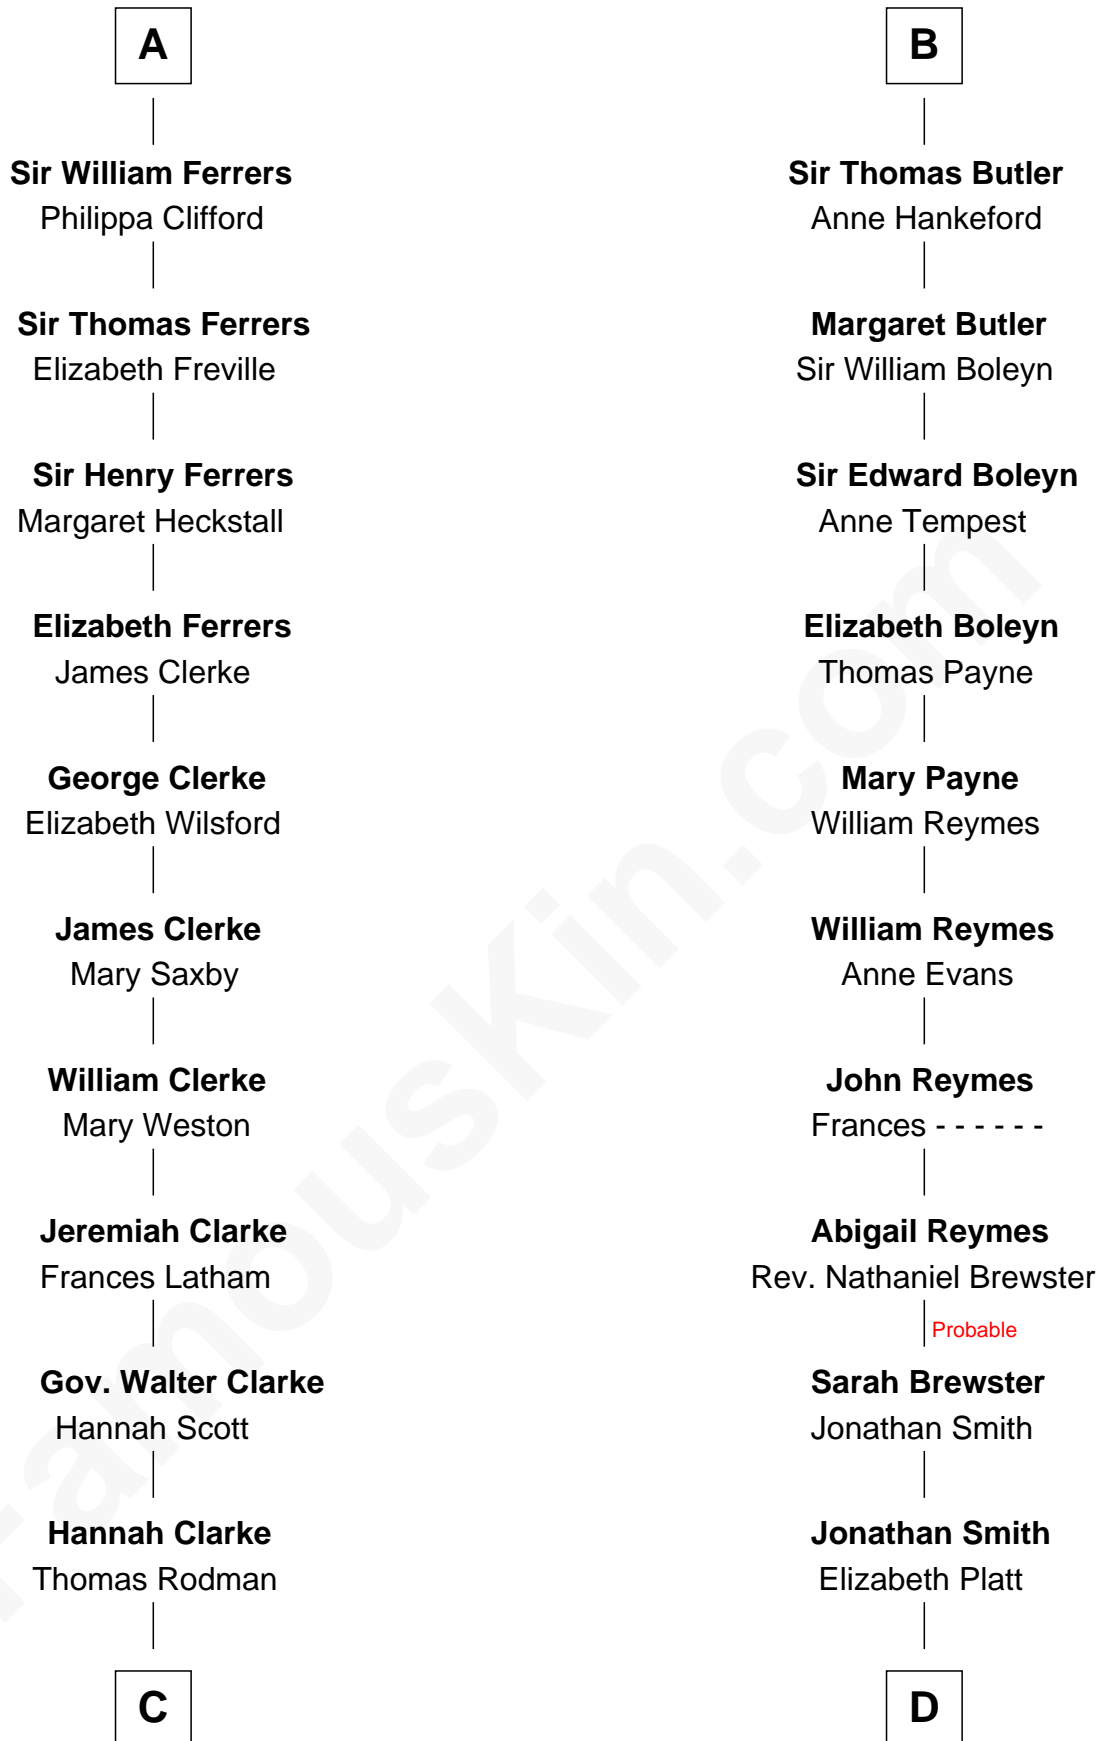

FamousKin.com

Relationship Chart of

Joseph Wharton

Founder of the Wharton School of Business

18th cousin 3 times removed of

William Floyd

Signer of the Declaration of Independence

Raoul de Lusgnan

Alice de Eu

C

Samuel Rodman

Mary Willett

Thomas Rodman

Mary Borden

Hannah Rodman

Samuel Rowland Fisher

Deborah Fisher

William Wharton

Joseph Wharton

Founder, Wharton School of Business

D

Tabitha Smith

Nicholl Floyd

William Floyd