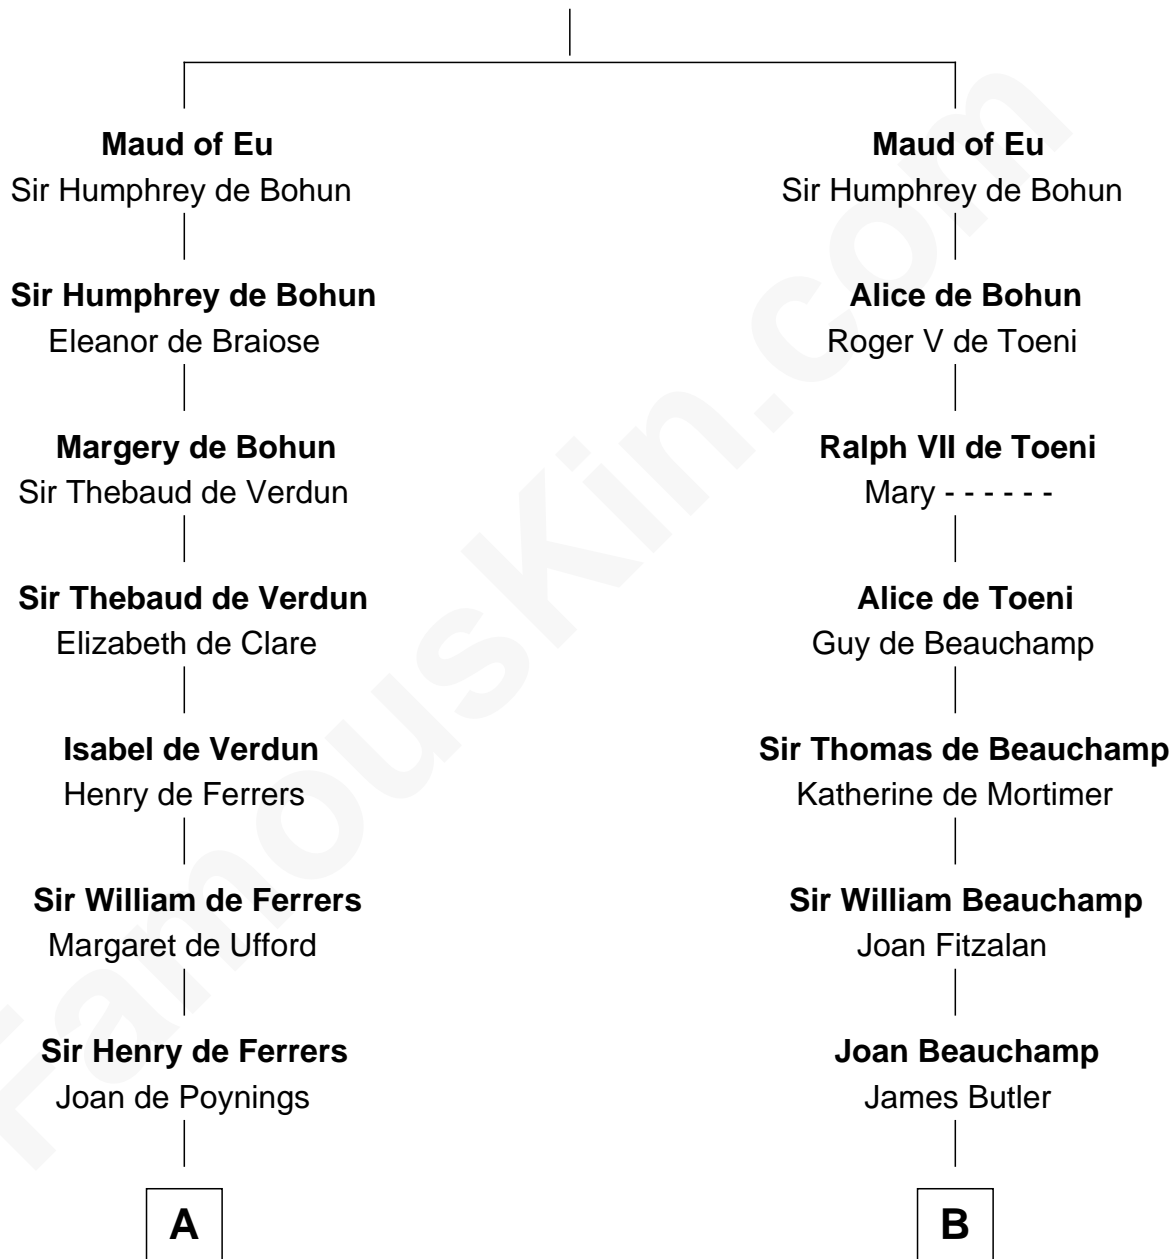

FamousKin.com

Relationship Chart of

Joseph Wharton

Founder of the Wharton School of Business

18th cousin 3 times removed of

William Floyd

Signer of the Declaration of Independence

Raoul de Lusgnan

Alice de Eu

C

Samuel Rodman

Mary Willett

Thomas Rodman

Mary Borden

Hannah Rodman

Samuel Rowland Fisher

Deborah Fisher

William Wharton

Joseph Wharton

Founder, Wharton School of Business

D

Tabitha Smith

Nicholl Floyd

William Floyd