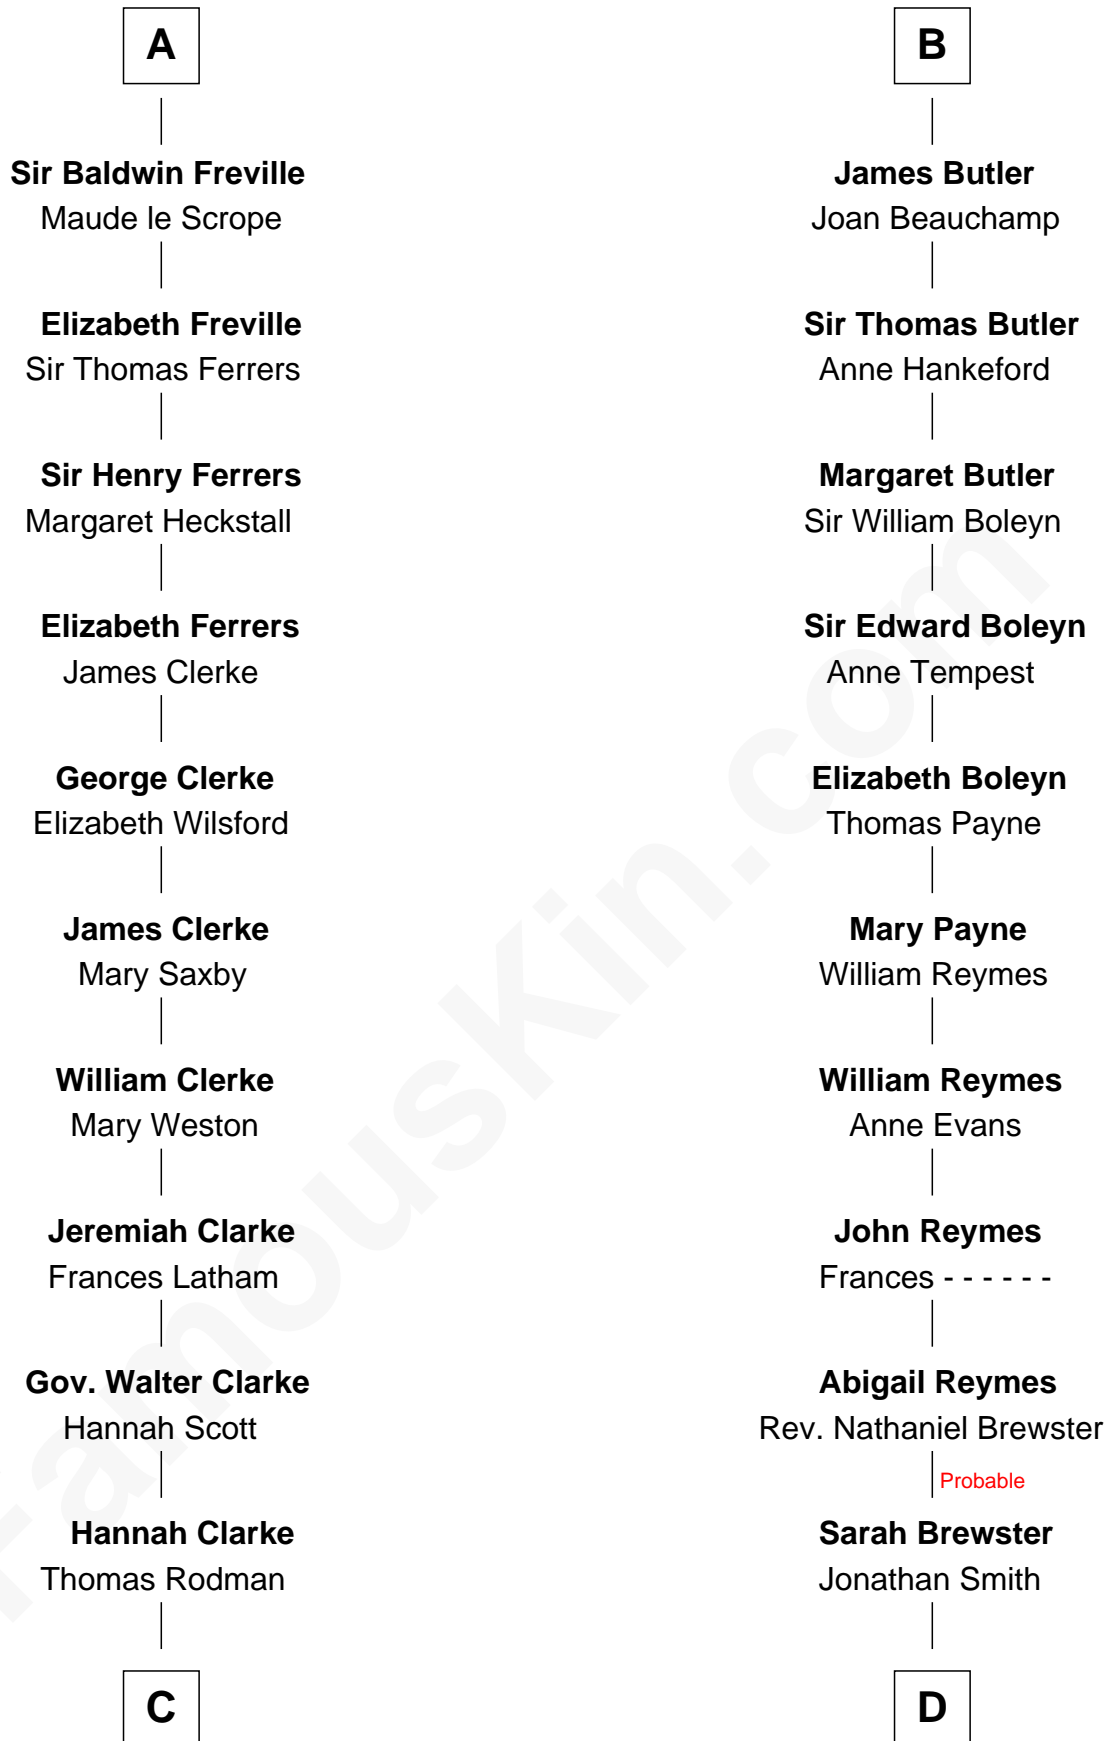

## Relationship Chart of

### Joseph Wharton

*Founder of the Wharton School of Business*

**19th cousin 2 times removed of**

### William Floyd

*Signer of the Declaration of Independence*

**C**

**Samuel Rodman**

Mary Willett

**Thomas Rodman**

Mary Borden

**Hannah Rodman**

Samuel Rowland Fisher

**Deborah Fisher**

William Wharton

**Joseph Wharton**

*Founder, Wharton School of Business*

**D**

**Jonathan Smith**

Elizabeth Platt