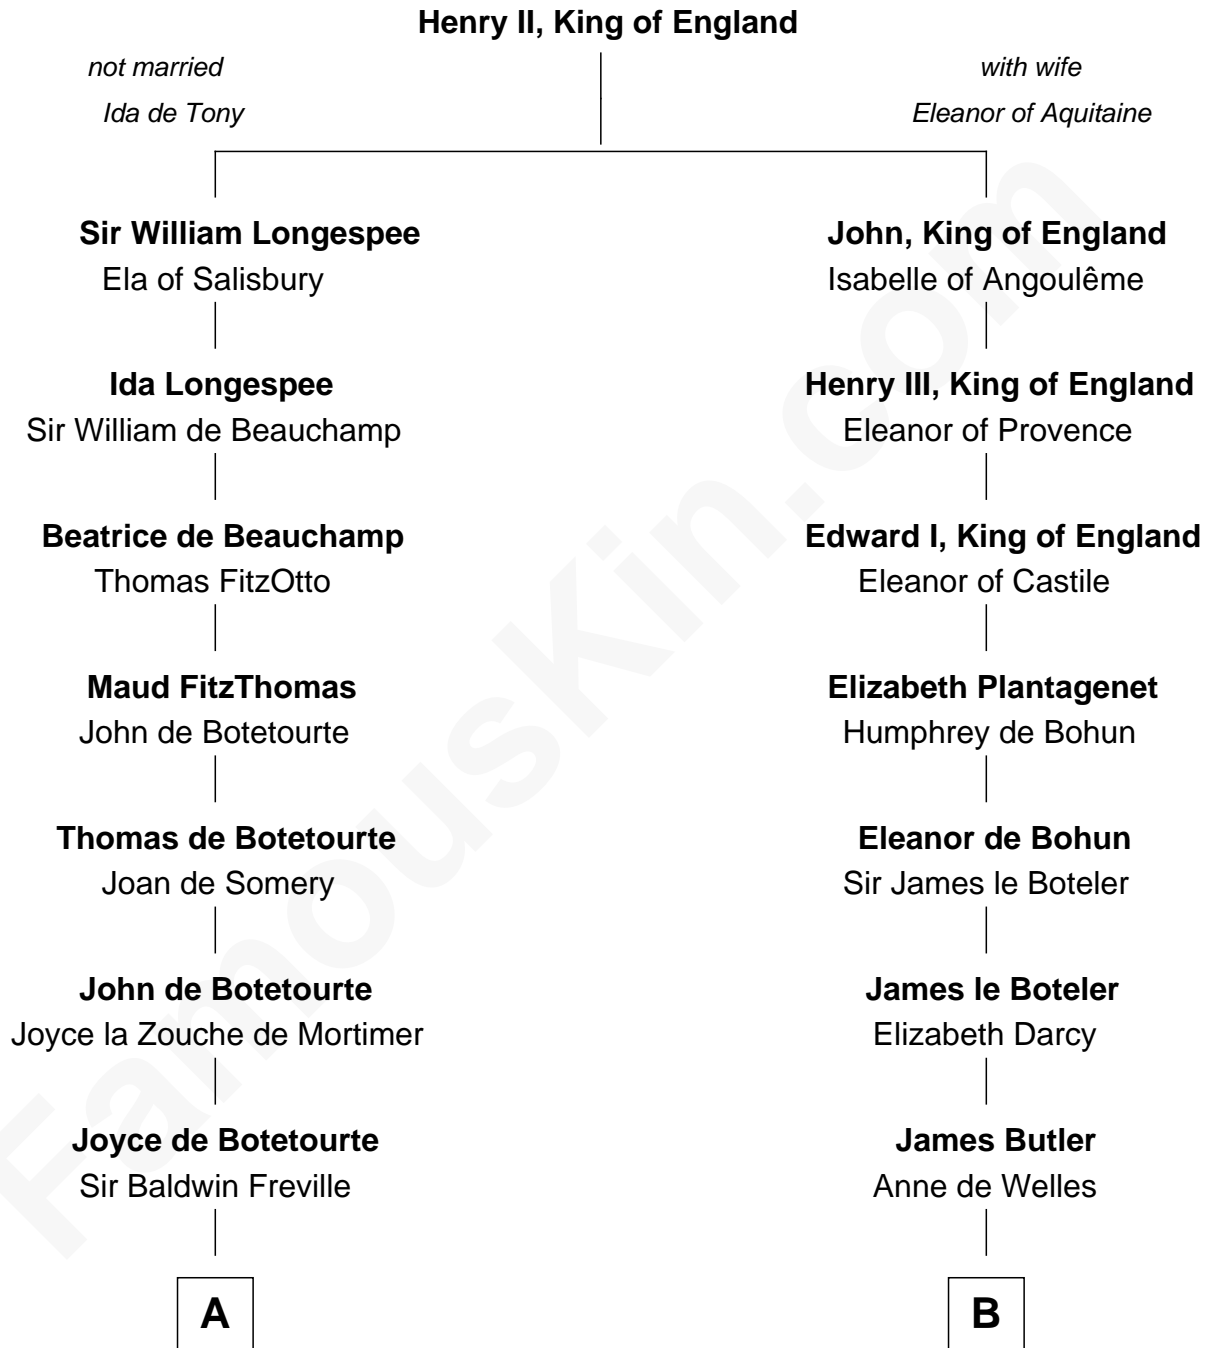

## Relationship Chart of

### Joseph Wharton

*Founder of the Wharton School of Business*

**19th cousin 2 times removed of**

### William Floyd

*Signer of the Declaration of Independence*

**C**

**Samuel Rodman**

Mary Willett

**Thomas Rodman**

Mary Borden

**Hannah Rodman**

Samuel Rowland Fisher

**Deborah Fisher**

William Wharton

**Joseph Wharton**

*Founder, Wharton School of Business*

**D**

**Jonathan Smith**

Elizabeth Platt