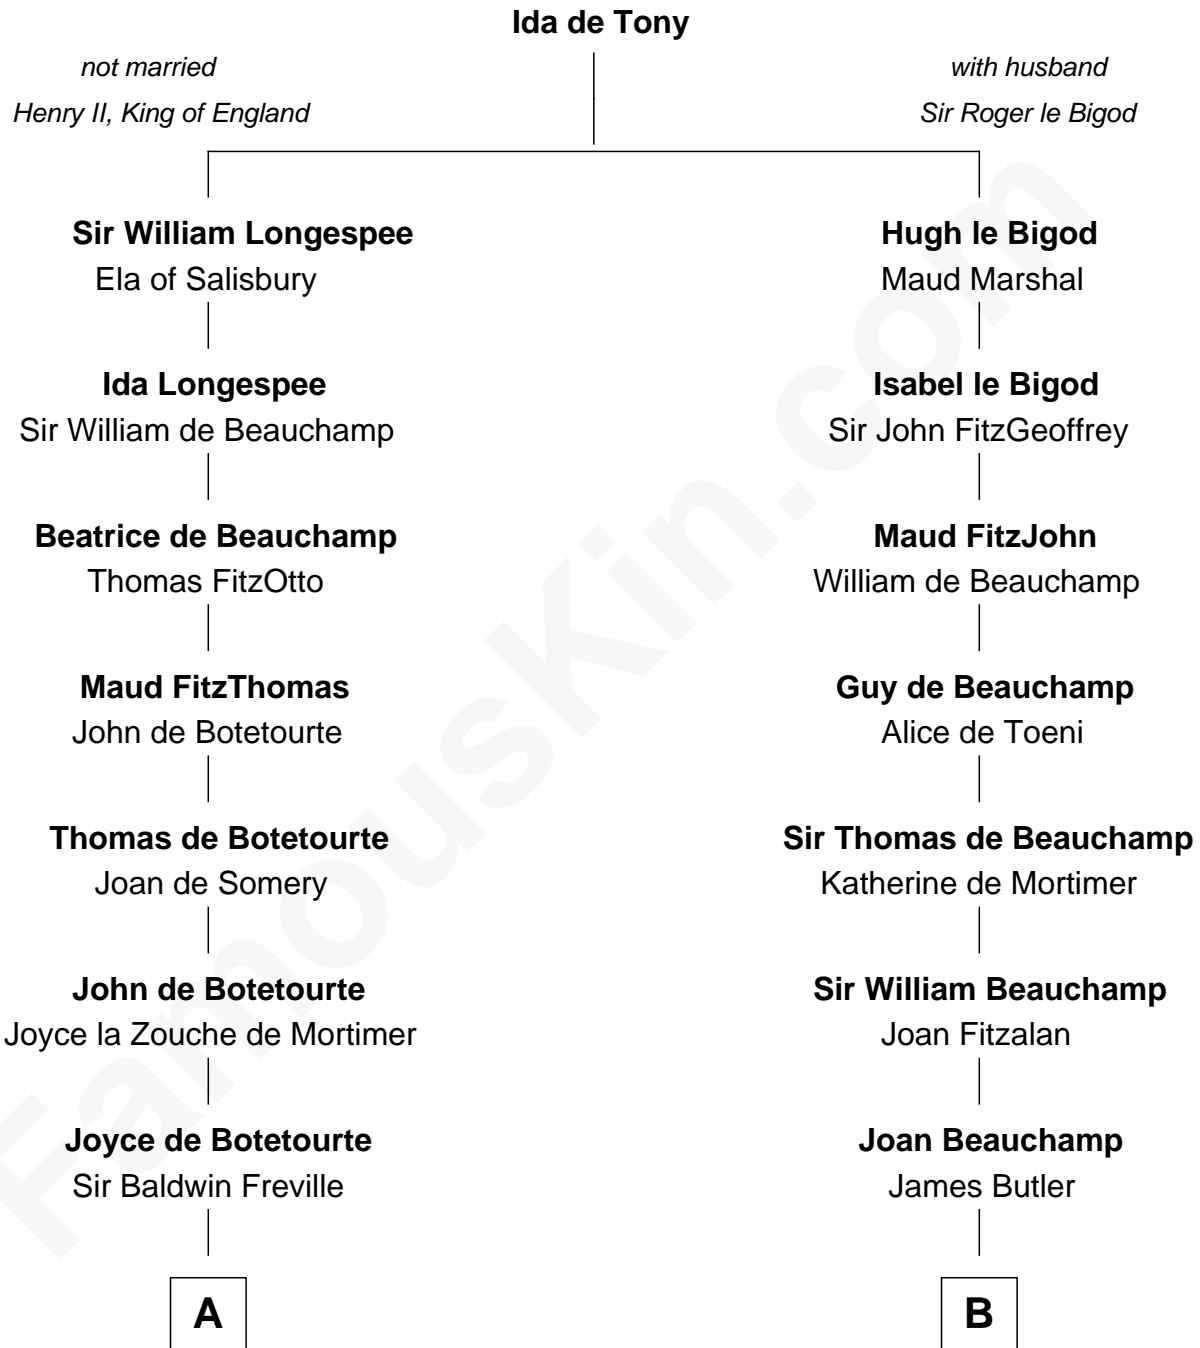

FamousKin.com

Relationship Chart of

Joseph Wharton

Founder of the Wharton School of Business

18th cousin 3 times removed of

William Floyd

Signer of the Declaration of Independence

C

Samuel Rodman

Mary Willett

Thomas Rodman

Mary Borden

Hannah Rodman

Samuel Rowland Fisher

Deborah Fisher

William Wharton