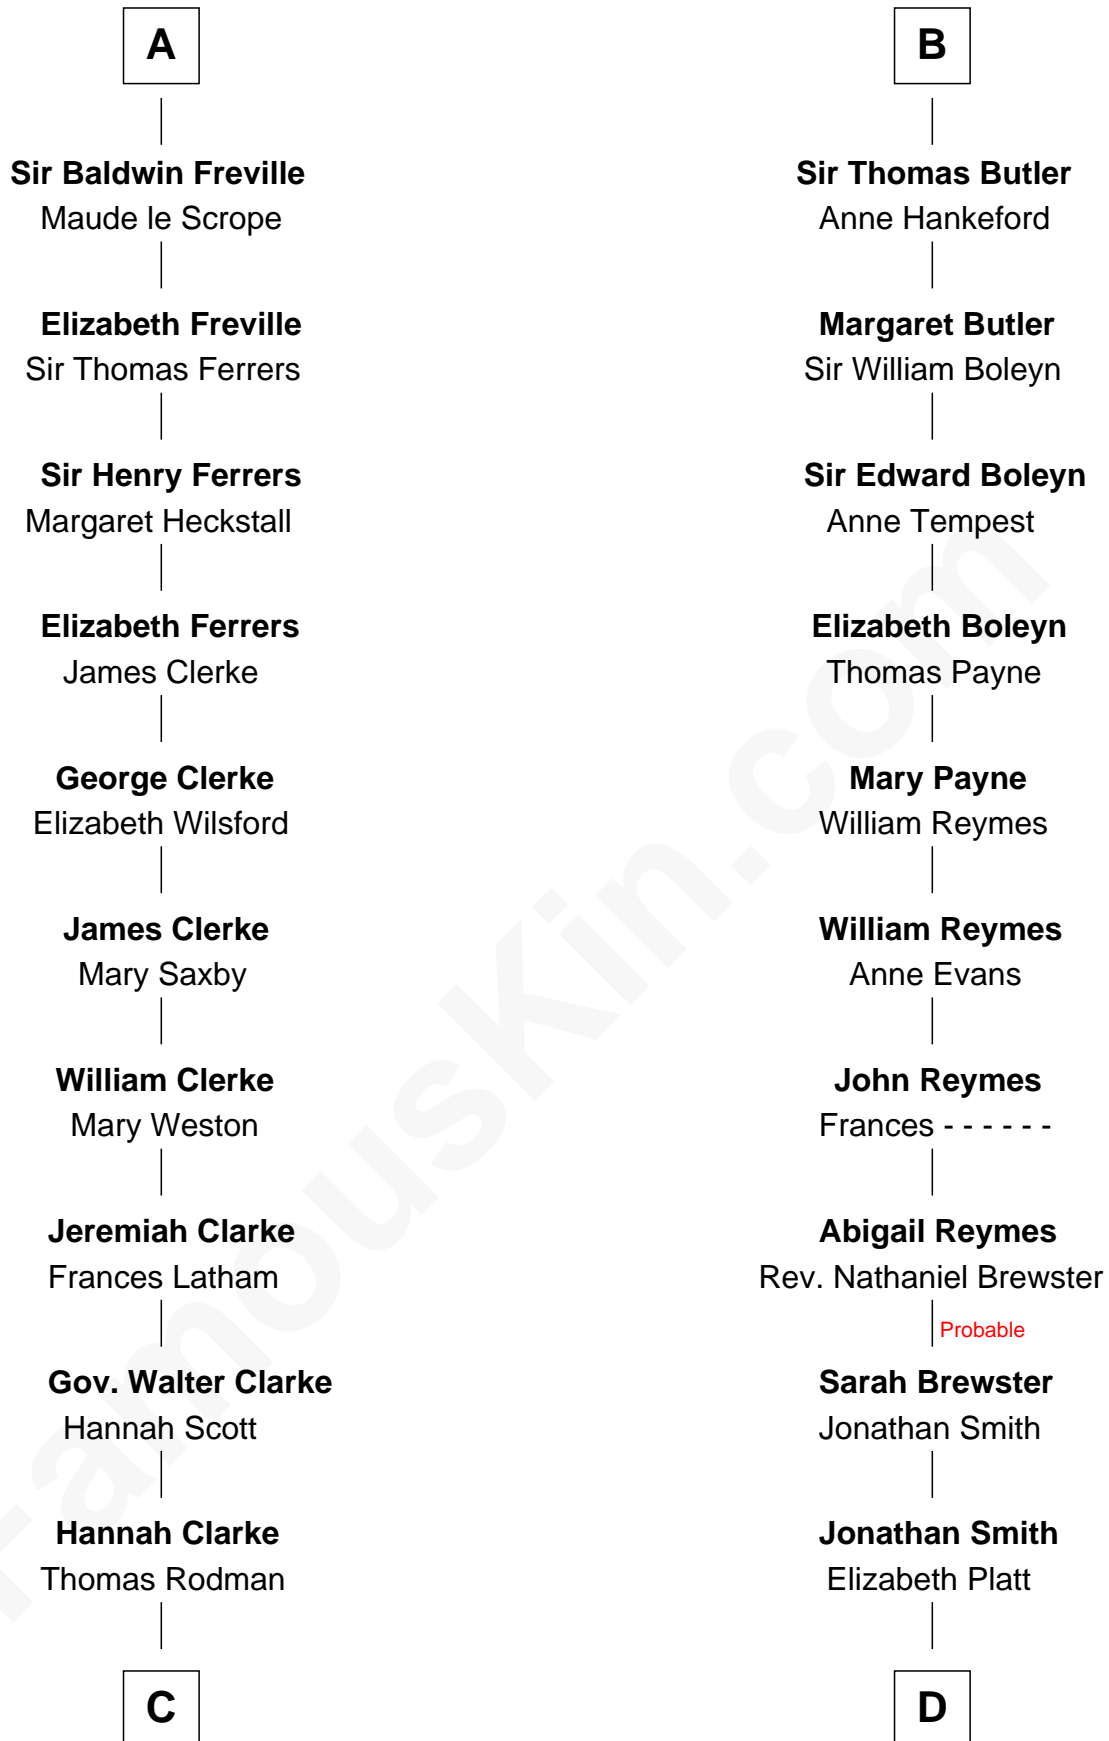

FamousKin.com

Relationship Chart of

Joseph Wharton

Founder of the Wharton School of Business

18th cousin 3 times removed of

William Floyd

Signer of the Declaration of Independence

C

Samuel Rodman

Mary Willett

Thomas Rodman

Mary Borden

Hannah Rodman

Samuel Rowland Fisher

Deborah Fisher

William Wharton