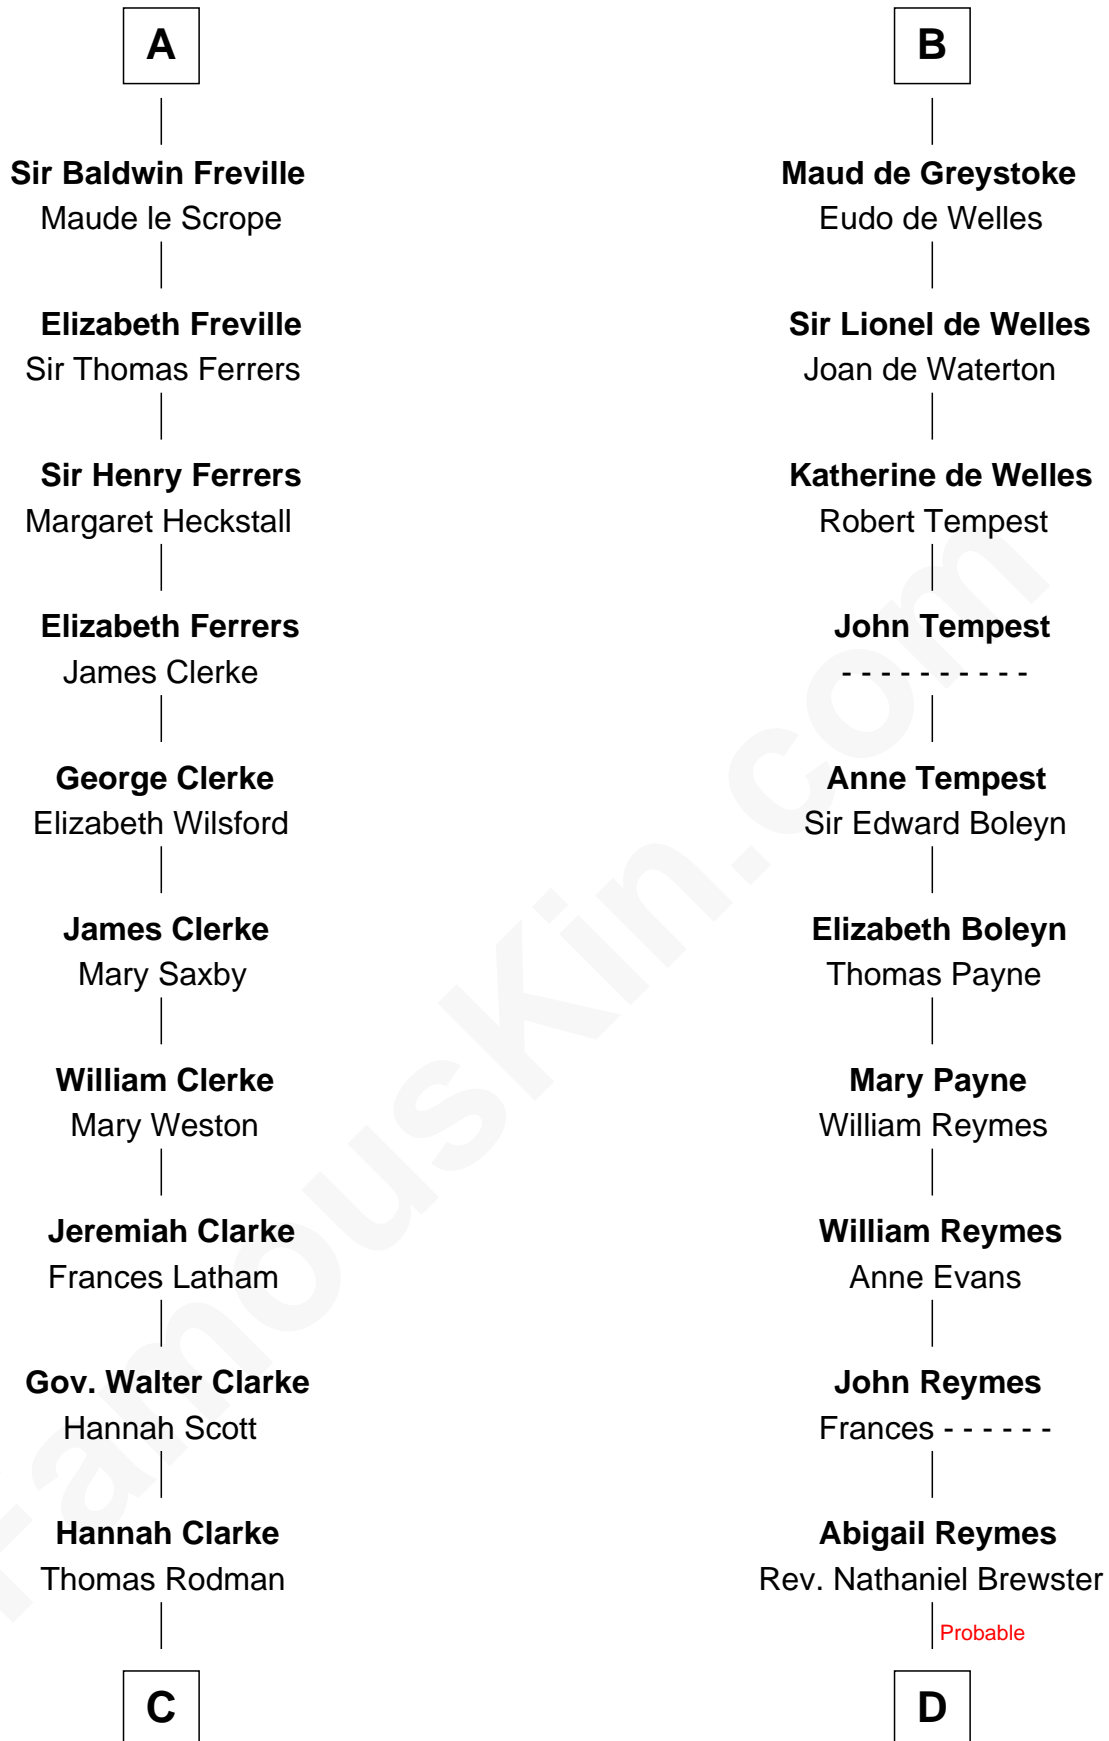

## Relationship Chart of

### Joseph Wharton

*Founder of the Wharton School of Business*

20th cousin 1 time removed of

### William Floyd

*Signer of the Declaration of Independence*

**C**

**Samuel Rodman**

Mary Willett

**Thomas Rodman**

Mary Borden

**Hannah Rodman**

Samuel Rowland Fisher

**Deborah Fisher**

William Wharton

**Joseph Wharton**

*Founder, Wharton School of Business*

**D**

**Sarah Brewster**

Jonathan Smith