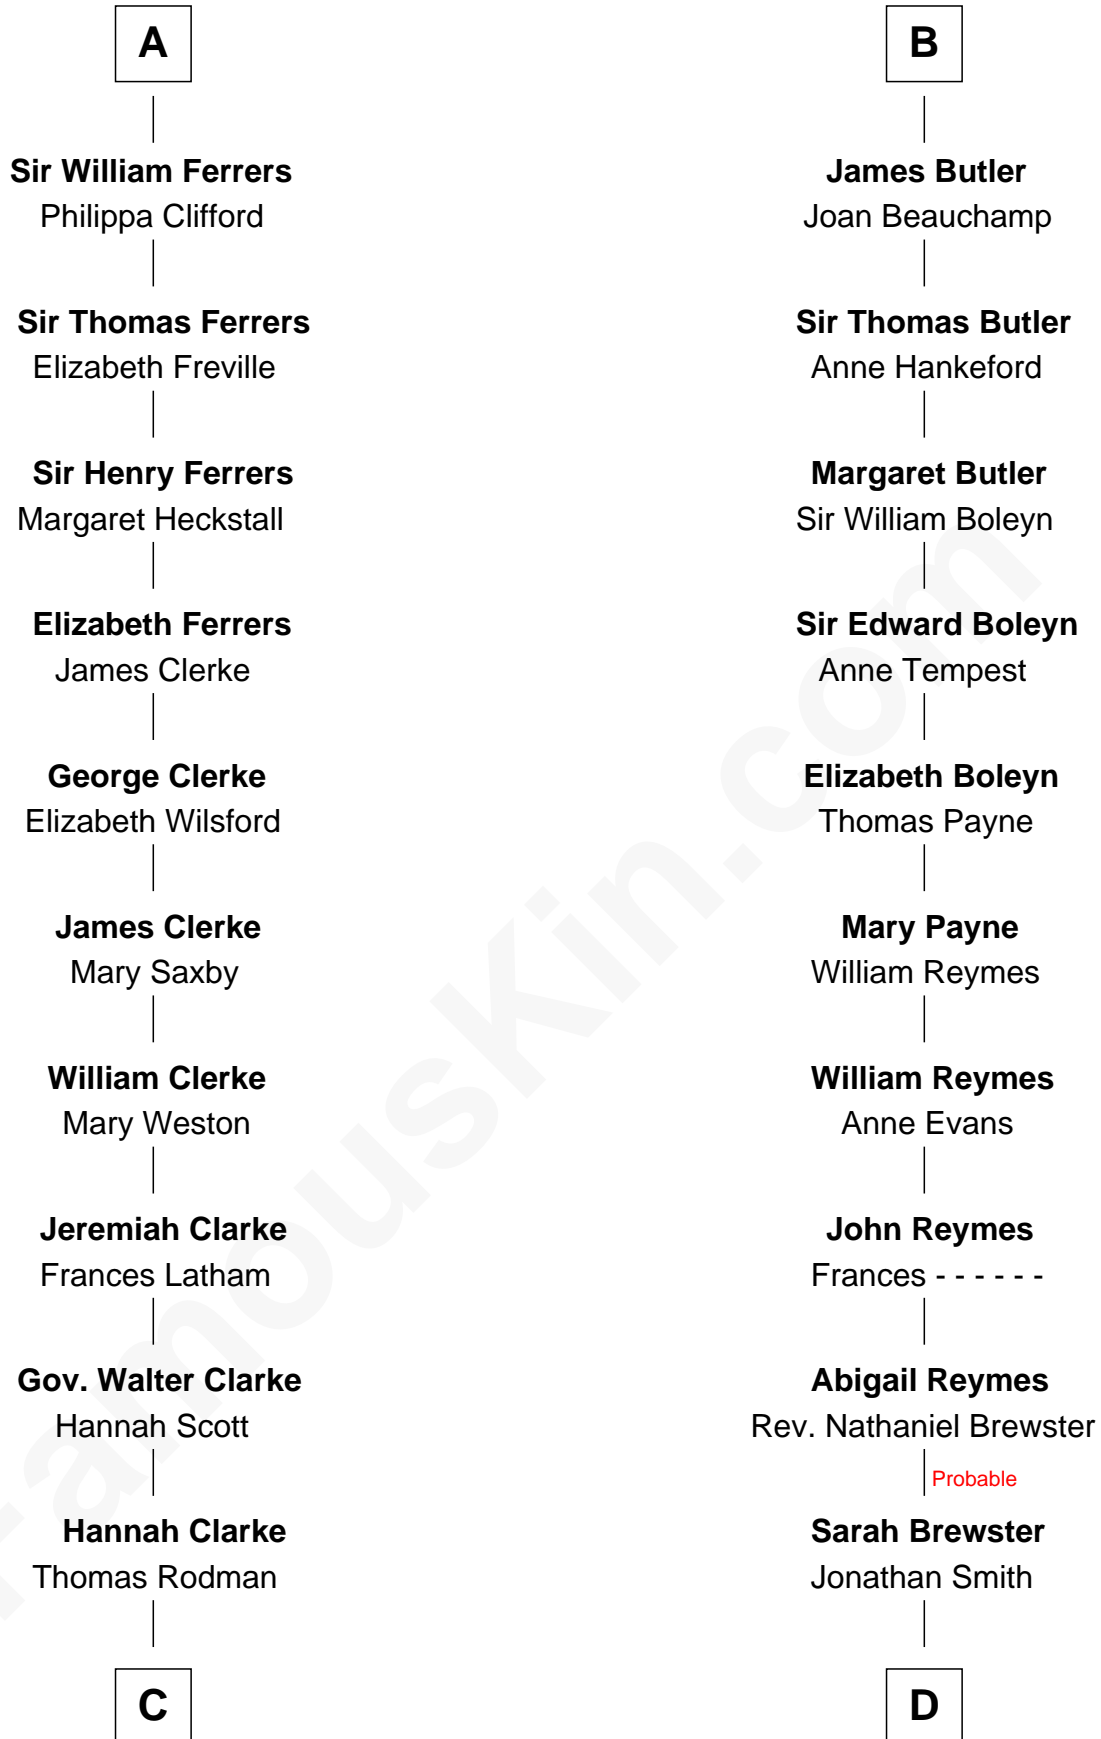

FamousKin.com

Relationship Chart of

Joseph Wharton

Founder of the Wharton School of Business

19th cousin 2 times removed of

William Floyd

Signer of the Declaration of Independence

Reginald de Braiose

C

Samuel Rodman

Mary Willett

Thomas Rodman

Mary Borden

Hannah Rodman

Samuel Rowland Fisher

Deborah Fisher

William Wharton

Joseph Wharton

Founder, Wharton School of Business

D

Jonathan Smith

Elizabeth Platt

Tabitha Smith

Nicholl Floyd