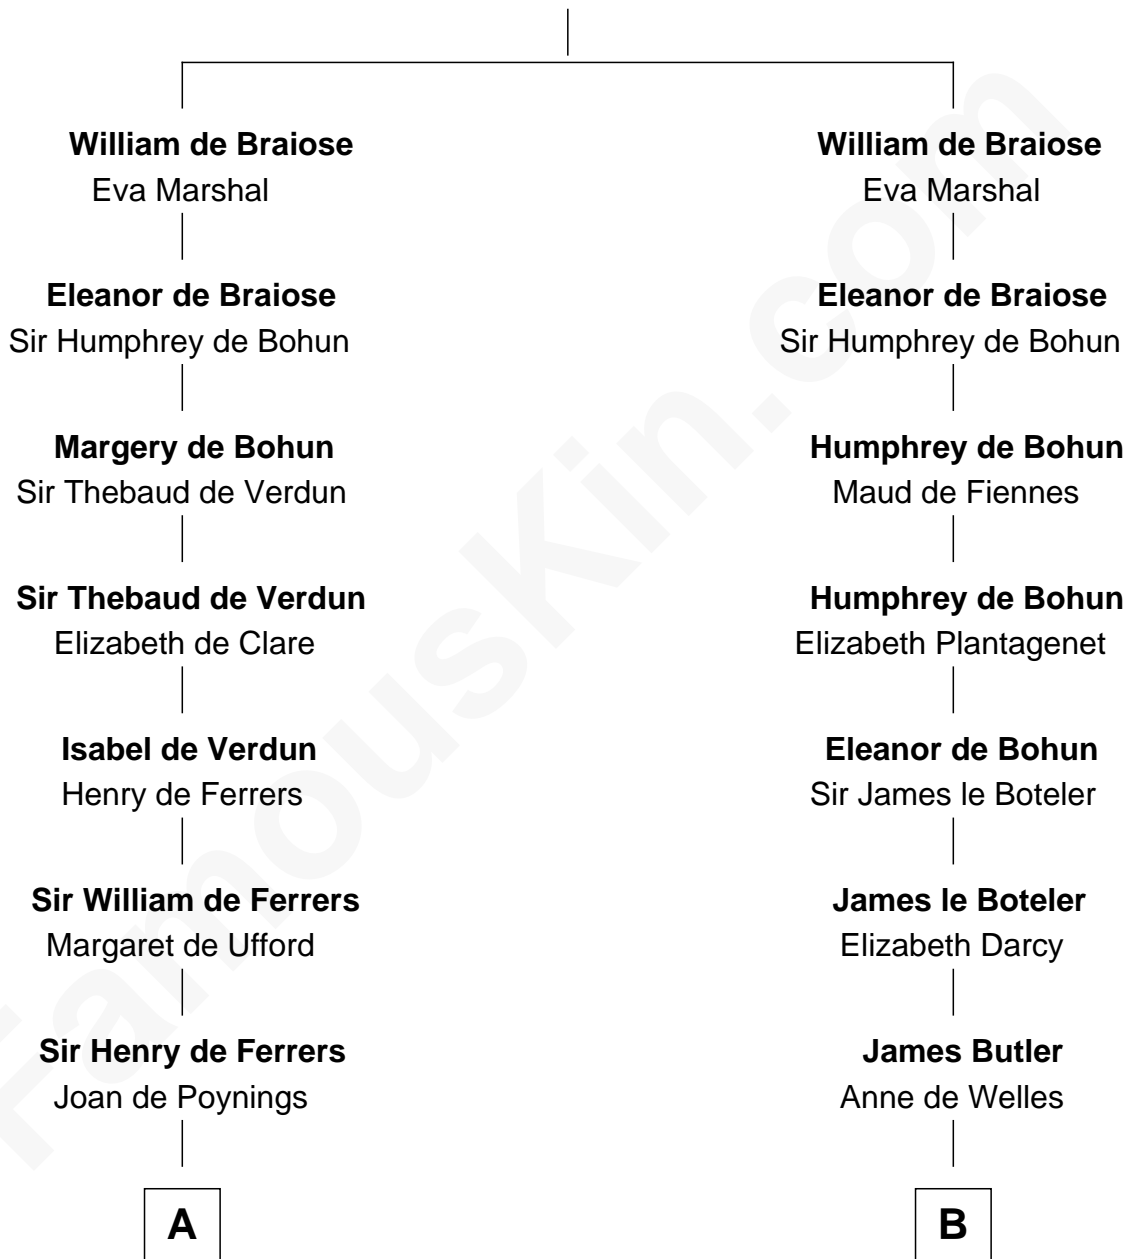

FamousKin.com

Relationship Chart of

Joseph Wharton

Founder of the Wharton School of Business

19th cousin 2 times removed of

William Floyd

Signer of the Declaration of Independence

Reginald de Braiose

C

Samuel Rodman

Mary Willett

Thomas Rodman

Mary Borden

Hannah Rodman

Samuel Rowland Fisher

Deborah Fisher

William Wharton

Joseph Wharton

Founder, Wharton School of Business

D

Jonathan Smith

Elizabeth Platt

Tabitha Smith

Nicholl Floyd