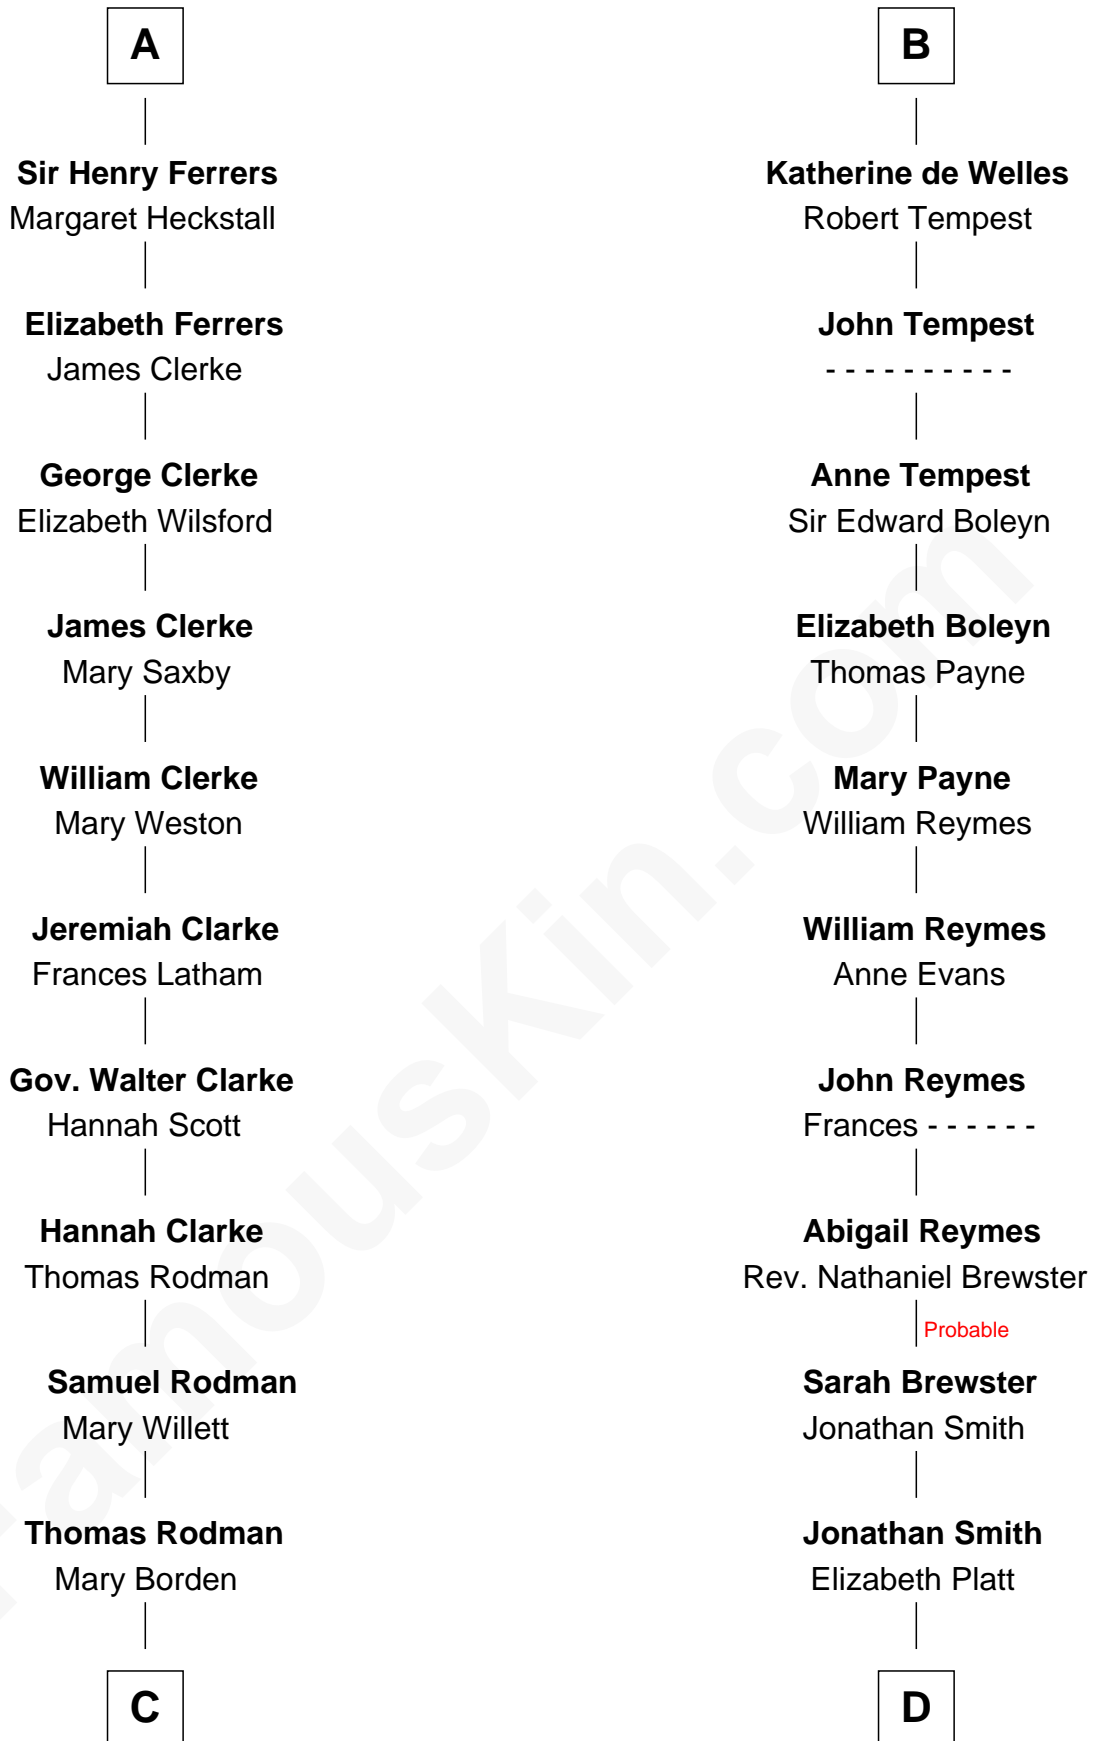

## Relationship Chart of

### Joseph Wharton

*Founder of the Wharton School of Business*

18th cousin 1 time removed of

### William Floyd

*Signer of the Declaration of Independence*

**C**

**Hannah Rodman**  
Samuel Rowland Fisher

**Deborah Fisher**  
William Wharton

**Joseph Wharton**  
*Founder, Wharton School of Business*