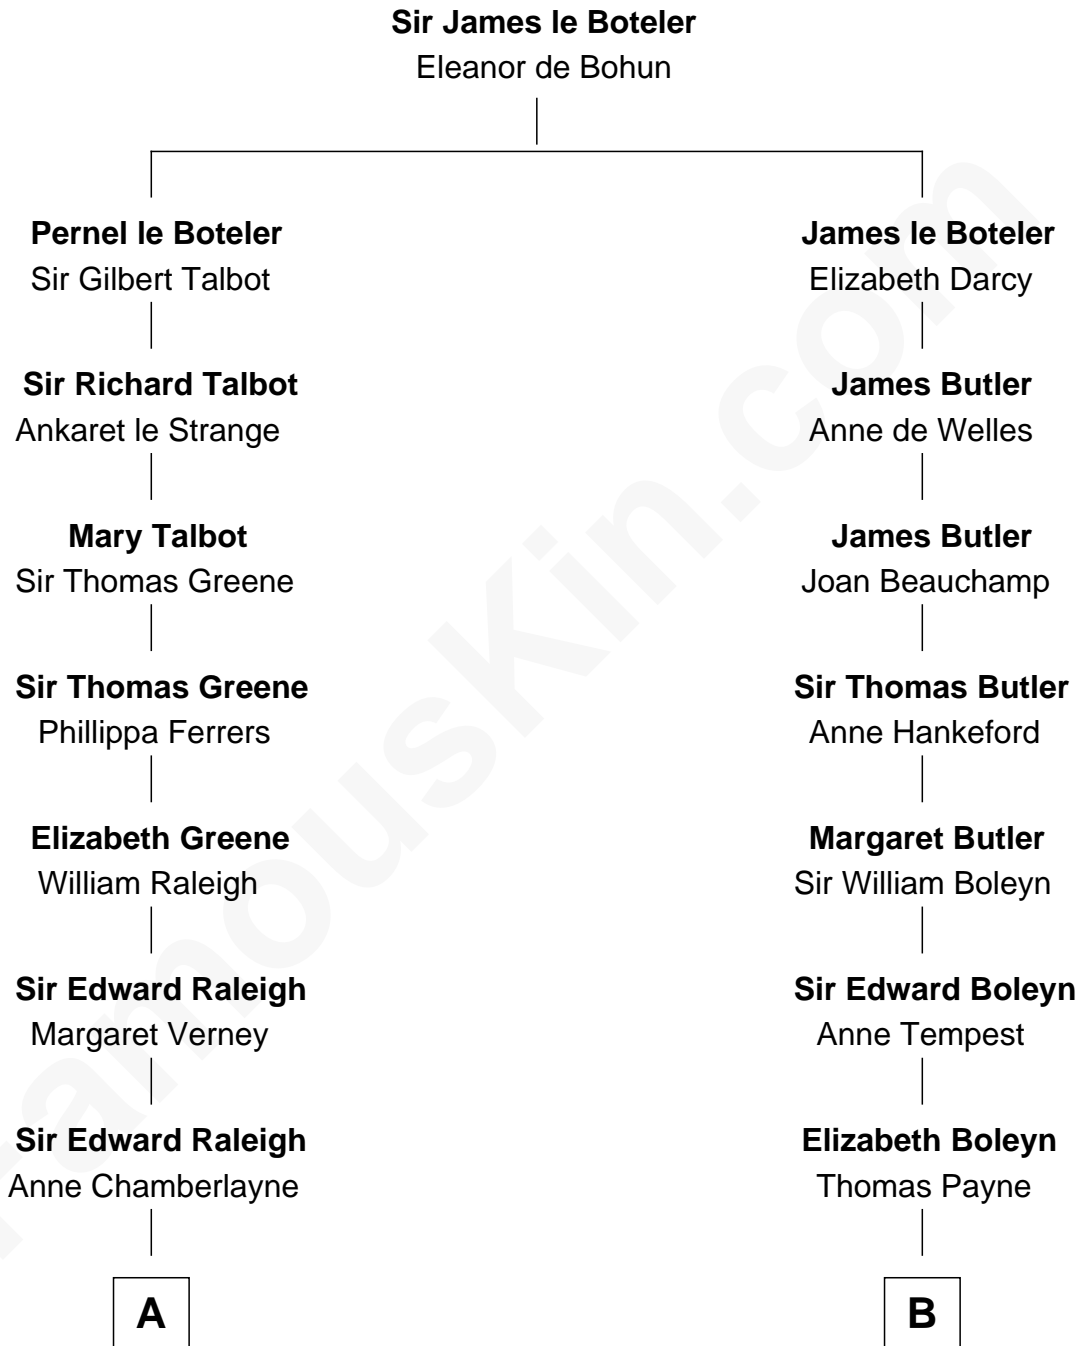

FamousKin.com

Relationship Chart of

Joseph Wharton

Founder of the Wharton School of Business

14th cousin 3 times removed of

William Floyd

Signer of the Declaration of Independence

A

Hannah Scott

Gov. Walter Clarke

Hannah Clarke

Thomas Rodman

Samuel Rodman

Mary Willett

Thomas Rodman

Mary Borden