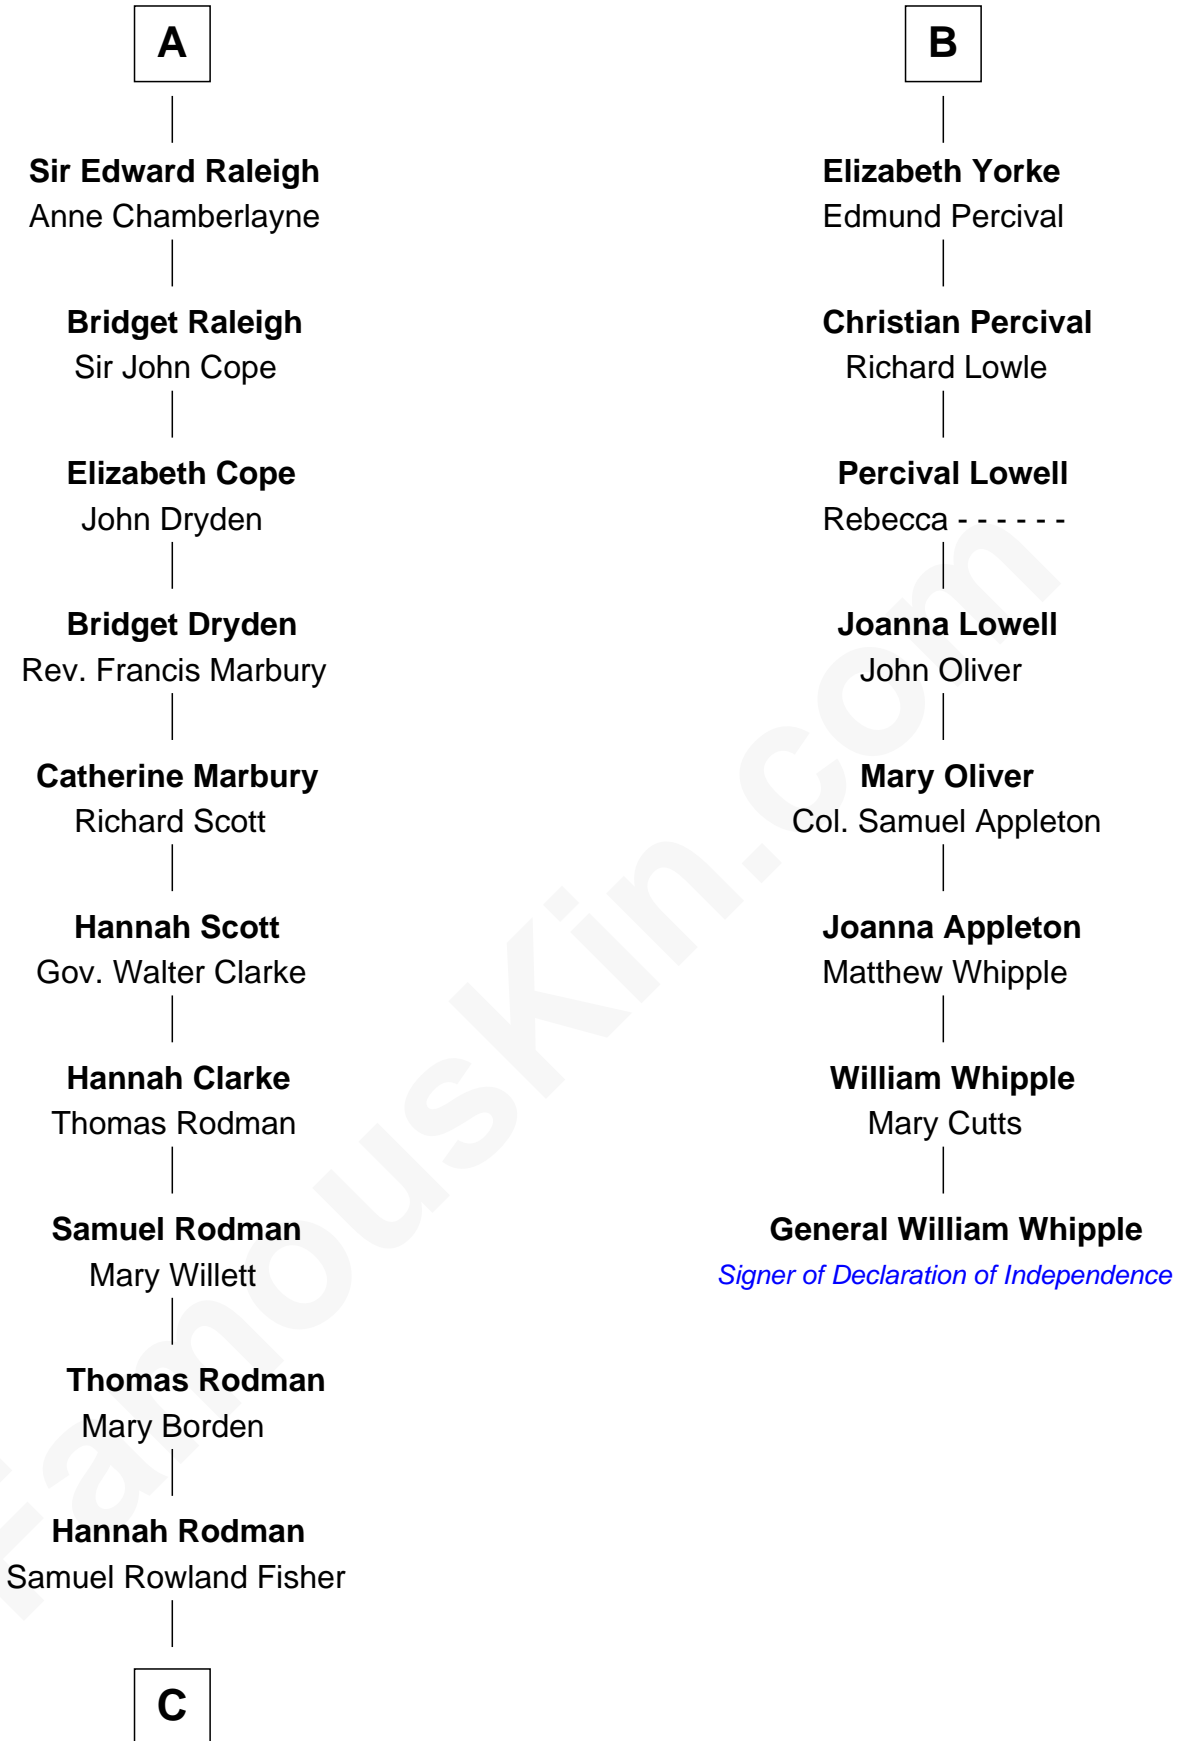

FamousKin.com

Relationship Chart of

Joseph Wharton

Founder of the Wharton School of Business

14th cousin 4 times removed of

General William Whipple

Signer of the Declaration of Independence

Humphrey de Bohun
Elizabeth Plantagenet

Eleanor de Bohun
Sir James le Boteler

Pernel le Boteler
Sir Gilbert Talbot

Sir Richard Talbot
Ankaret le Strange

Mary Talbot
Sir Thomas Greene

Sir Thomas Greene
Phillippa Ferrers

Elizabeth Greene
William Raleigh

Sir Edward Raleigh
Margaret Verney

A

Margaret de Bohun
Sir Hugh de Courtnay

Elizabeth de Courtnay
Sir Andrew Luttrell

Sir Hugh Luttrell
Catherine de Beaumont

Sir John Luttrell
Margaret Touchet

Sir James Luttrell
Elizabeth Courtnay

Sir Hugh Luttrell
Margaret Hill

Eleanor Luttrell
Roger Yorke

B

C

Deborah Fisher
William Wharton

Joseph Wharton

Founder, Wharton School of Business

FamousKin.com