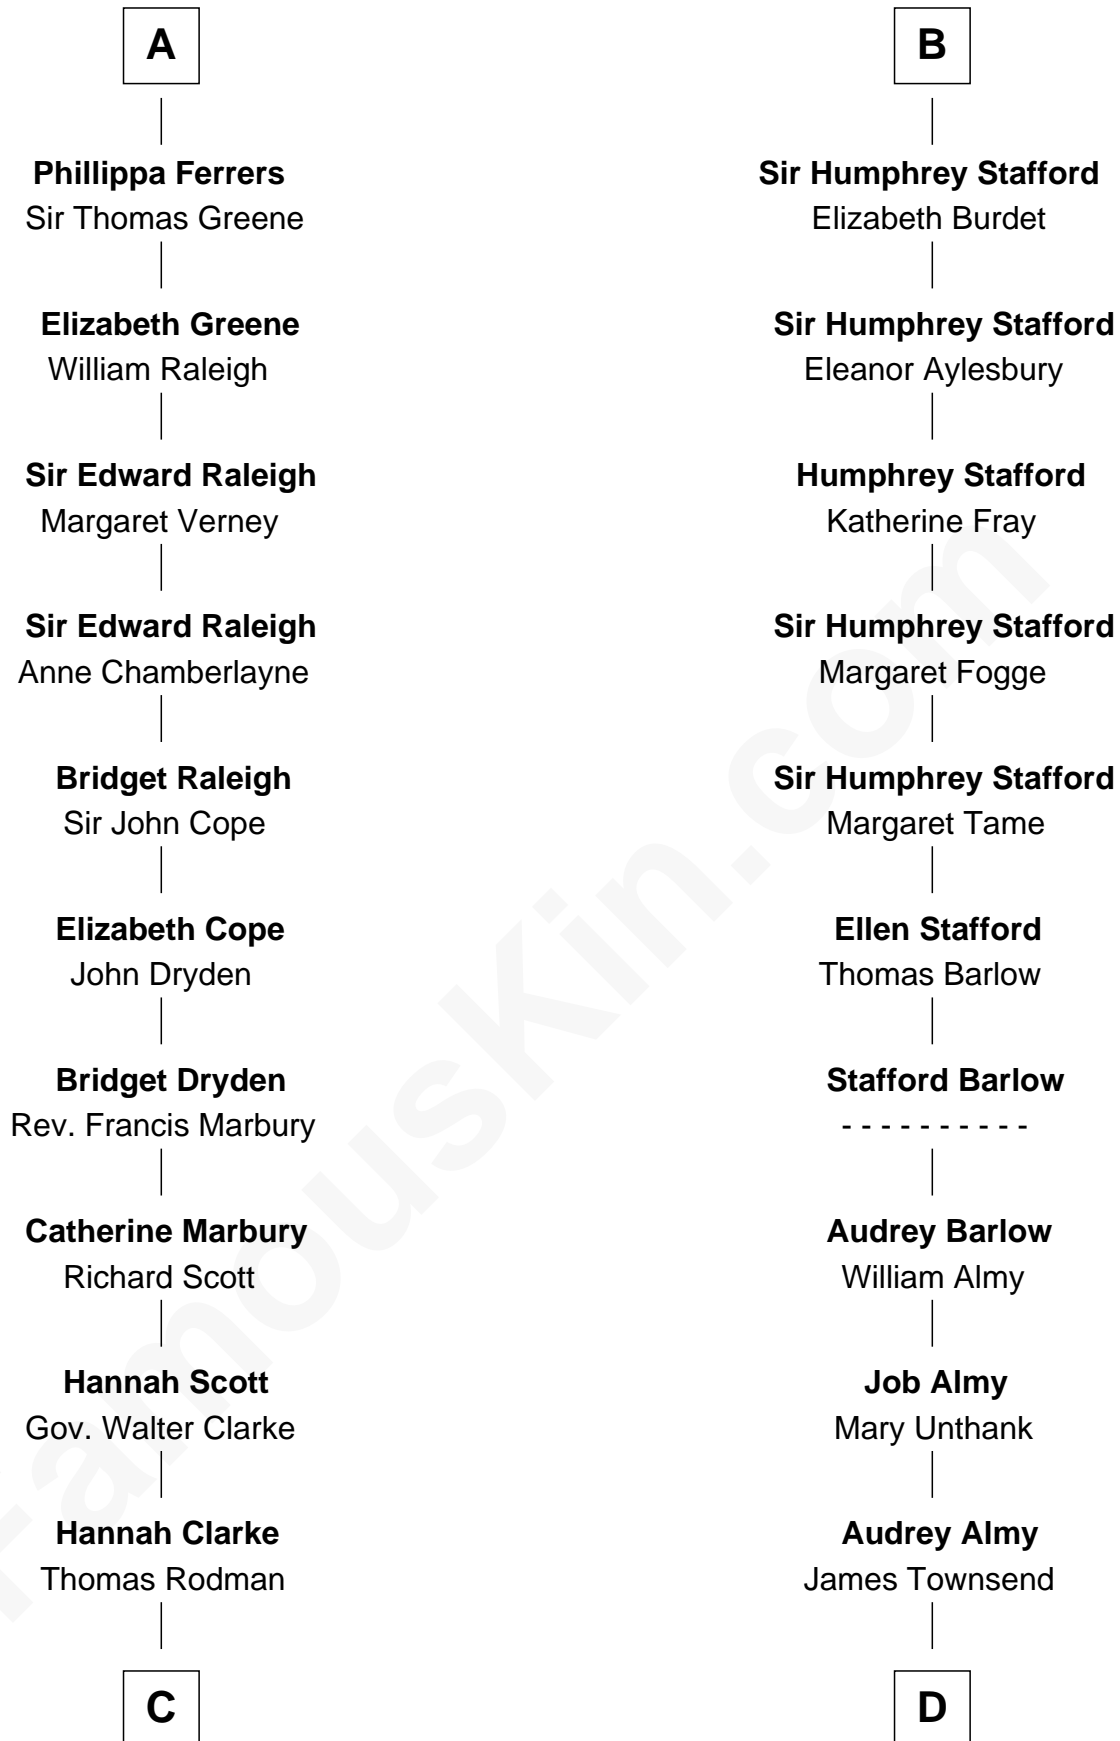

## Relationship Chart of

### Joseph Wharton

Founder of the Wharton School of Business

19th cousin 2 times removed of

### Robert Townsend

Member of the Culper Spy Ring during the American Revolution

**C**

**Samuel Rodman**

Mary Willett

**Thomas Rodman**

Mary Borden

**Hannah Rodman**

Samuel Rowland Fisher

**Deborah Fisher**

William Wharton

**Joseph Wharton**

*Founder, Wharton School of Business*

**D**

**Jacob Townsend**

Phoebe Seaman