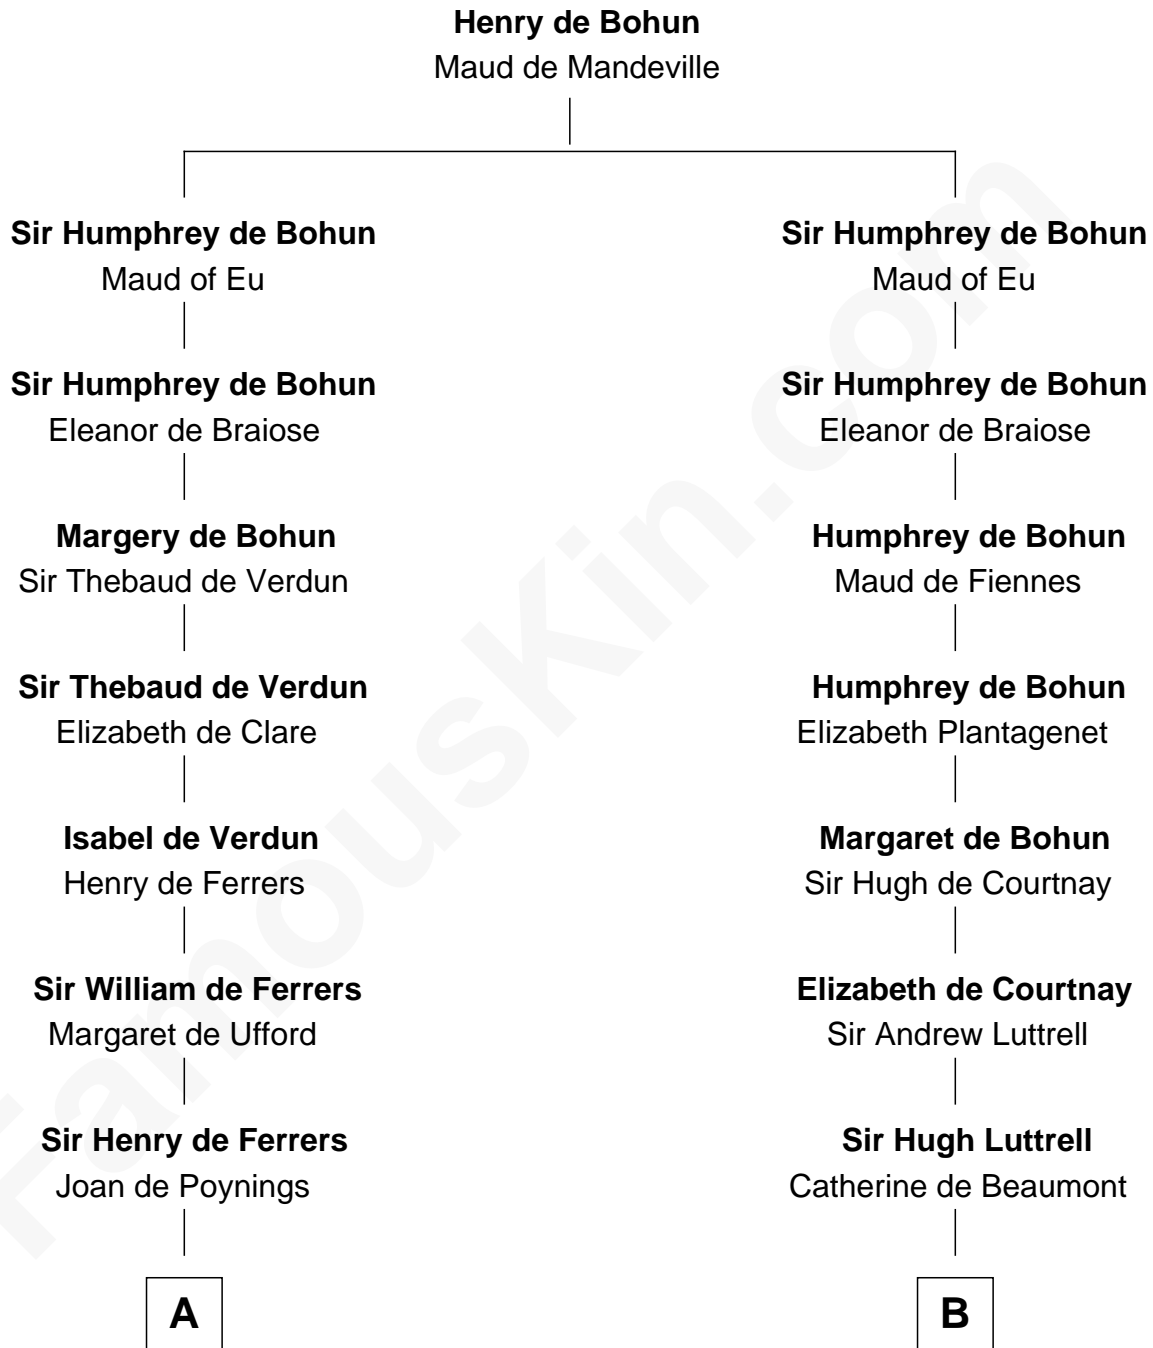

FamousKin.com

Relationship Chart of

Joseph Wharton

Founder of the Wharton School of Business

17th cousin 4 times removed of

Caleb Brewster

Member of the Culper Spy Ring during the American Revolution

C

—
Samuel Rodman

Mary Willett

—
Thomas Rodman

Mary Borden

—
Hannah Rodman

Samuel Rowland Fisher

—
Deborah Fisher

William Wharton

—
Joseph Wharton

Founder, Wharton School of Business

FamousKin.com