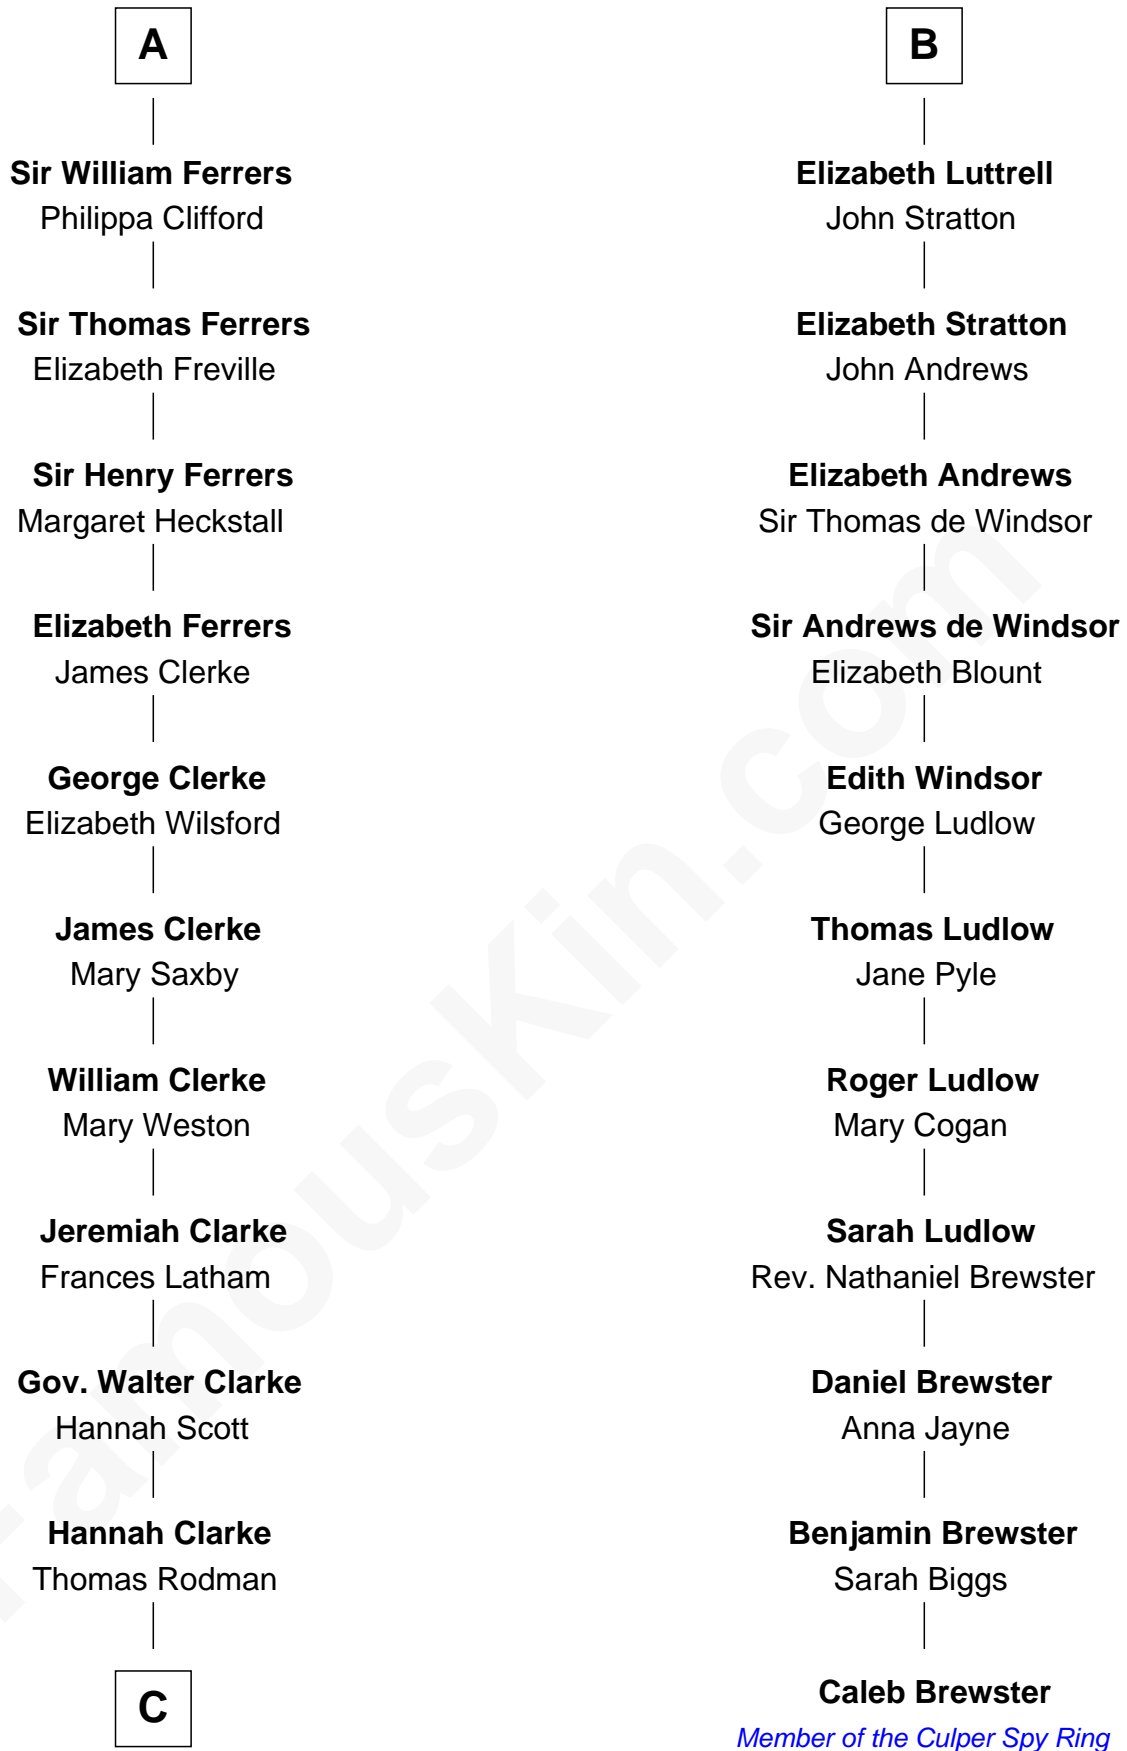

FamousKin.com

Relationship Chart of

Joseph Wharton

Founder of the Wharton School of Business

17th cousin 4 times removed of

Caleb Brewster

Member of the Culper Spy Ring during the American Revolution

C

—
Samuel Rodman

Mary Willett

—
Thomas Rodman

Mary Borden

—
Hannah Rodman

Samuel Rowland Fisher

—
Deborah Fisher

William Wharton