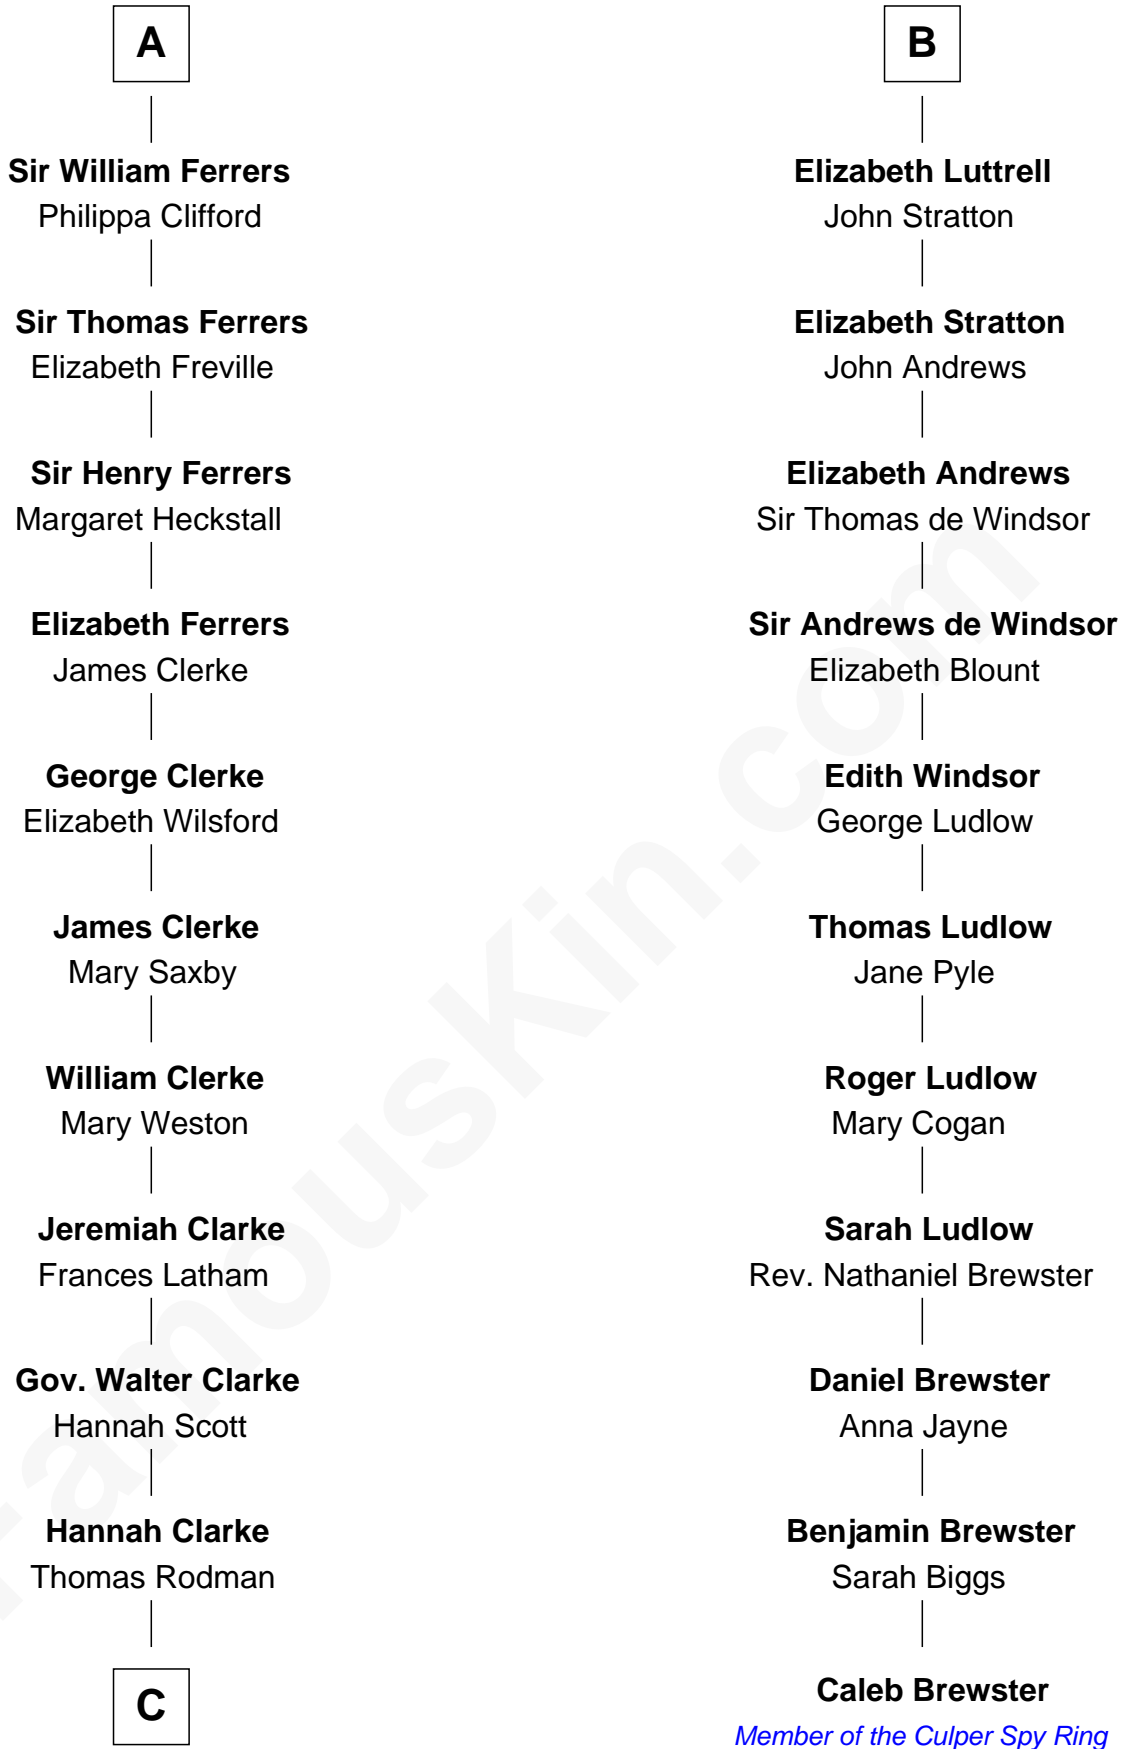

FamousKin.com

Relationship Chart of

Joseph Wharton

Founder of the Wharton School of Business

17th cousin 4 times removed of

Caleb Brewster

Member of the Culper Spy Ring during the American Revolution

Raoul de Lusgnan

Alice de Eu

C

—
Samuel Rodman

Mary Willett

—
Thomas Rodman

Mary Borden

—
Hannah Rodman

Samuel Rowland Fisher

—
Deborah Fisher

William Wharton

—
Joseph Wharton

Founder, Wharton School of Business

FamousKin.com