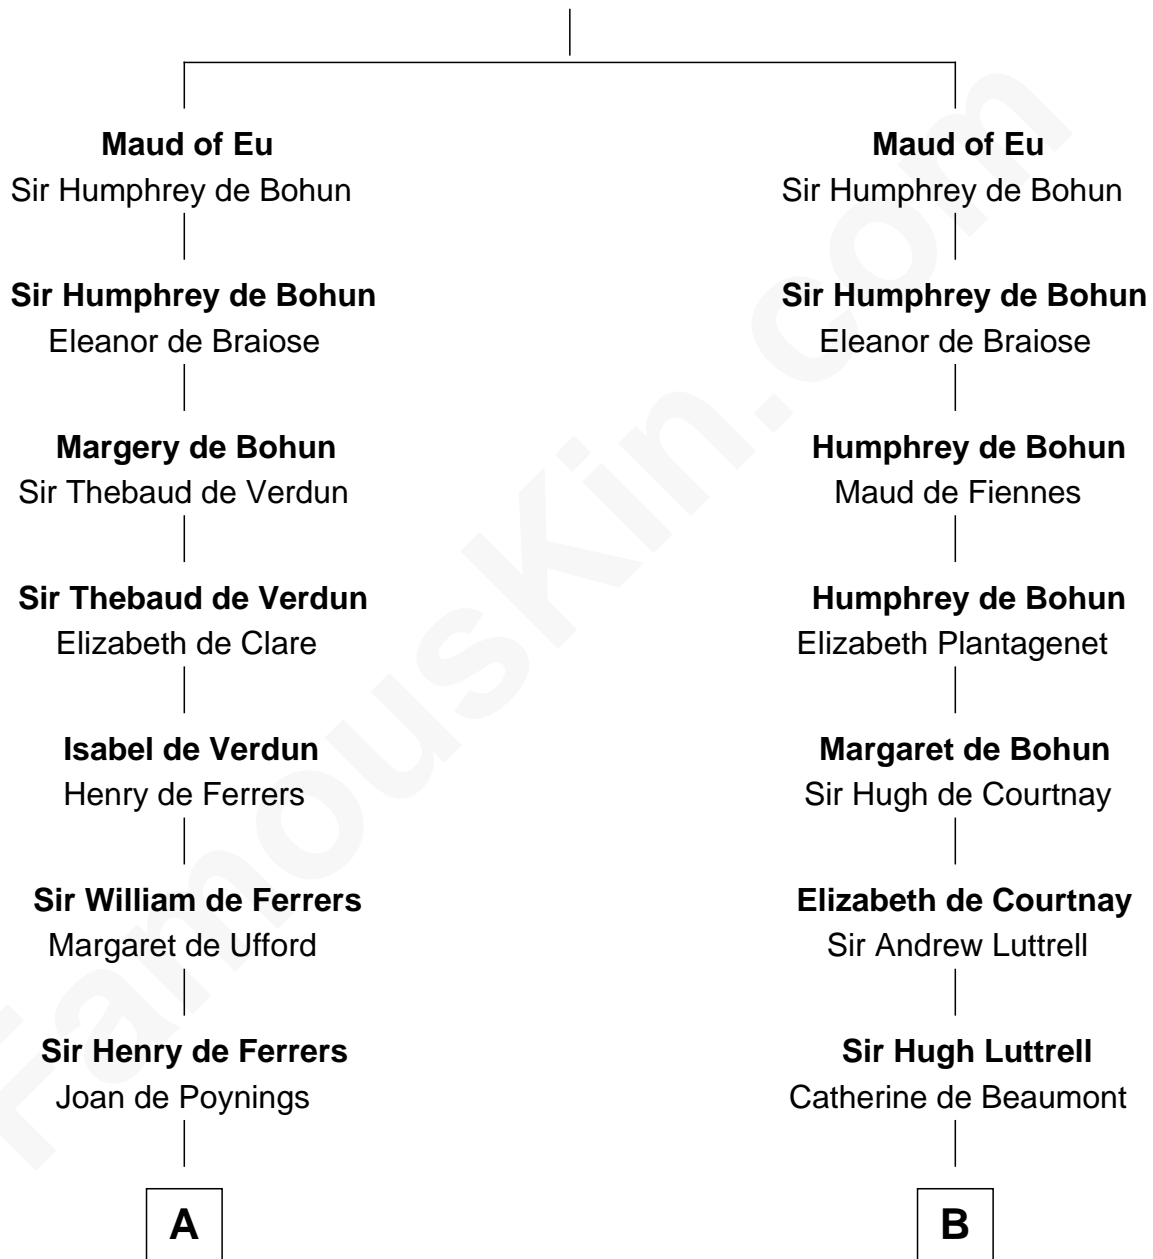

FamousKin.com

Relationship Chart of

Joseph Wharton

Founder of the Wharton School of Business

17th cousin 4 times removed of

Caleb Brewster

Member of the Culper Spy Ring during the American Revolution

Raoul de Lusgnan

Alice de Eu

C

—
Samuel Rodman

Mary Willett

—
Thomas Rodman

Mary Borden

—
Hannah Rodman

Samuel Rowland Fisher

—
Deborah Fisher

William Wharton

—
Joseph Wharton

Founder, Wharton School of Business

FamousKin.com