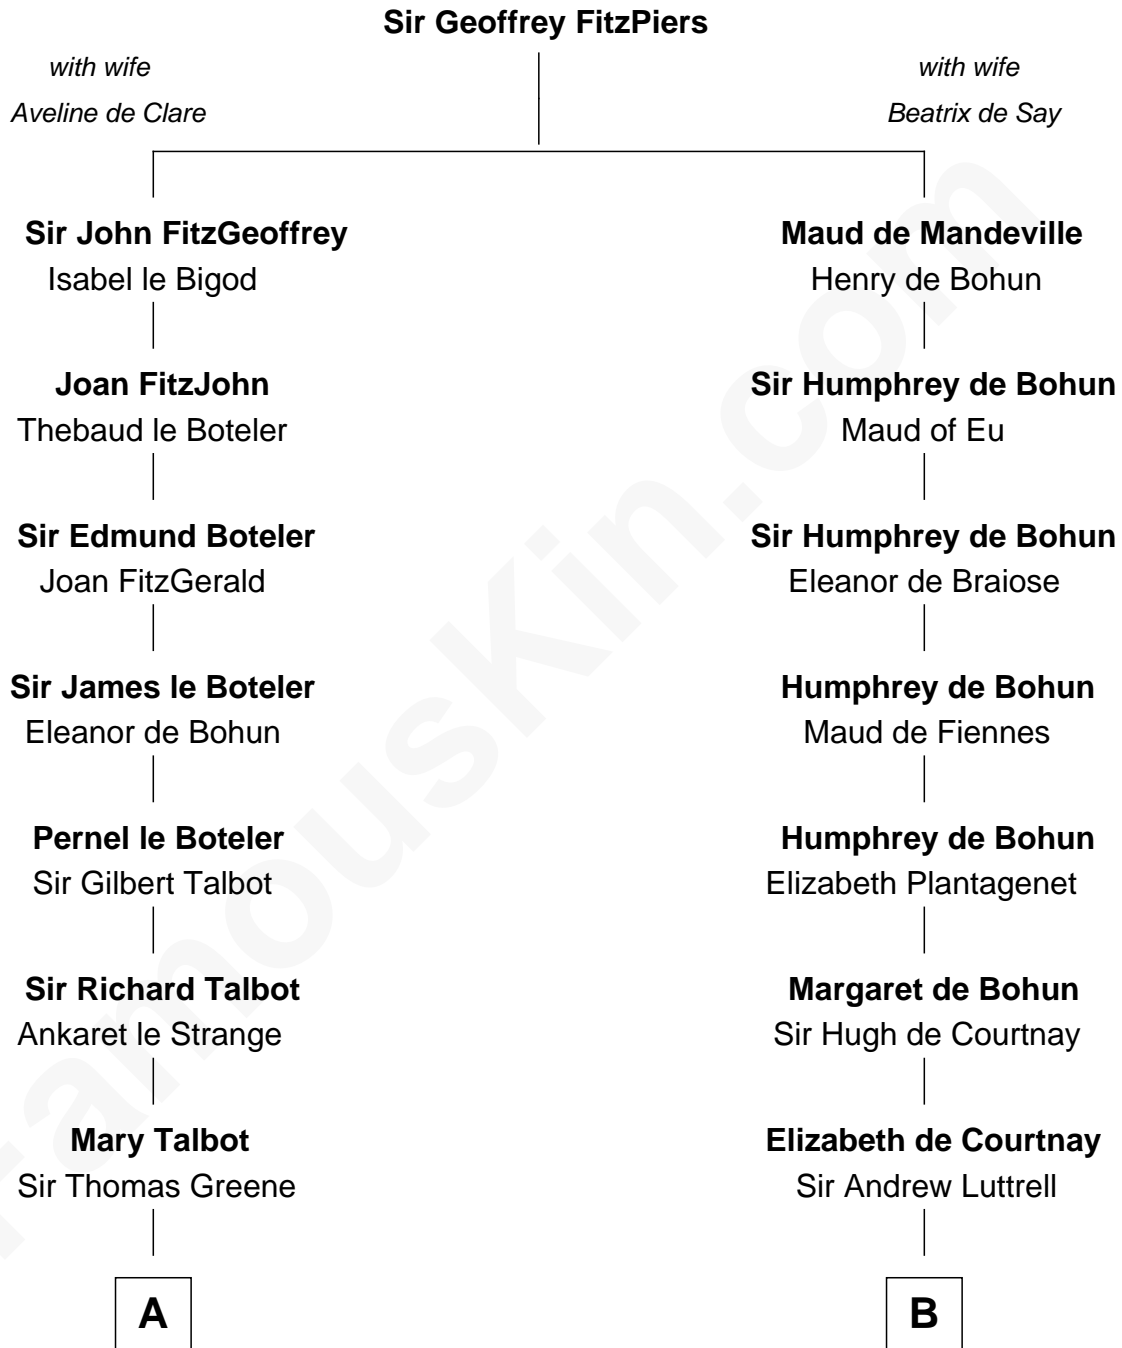

FamousKin.com

Relationship Chart of

Joseph Wharton

Founder of the Wharton School of Business

18th cousin 3 times removed of

Caleb Brewster

Member of the Culper Spy Ring during the American Revolution

C

Samuel Rodman

Mary Willett

Thomas Rodman

Mary Borden

Hannah Rodman

Samuel Rowland Fisher

Deborah Fisher

William Wharton

Joseph Wharton

Founder, Wharton School of Business

D

Benjamin Brewster

Sarah Biggs

Caleb Brewster

Member of the Culper Spy Ring

FamousKin.com