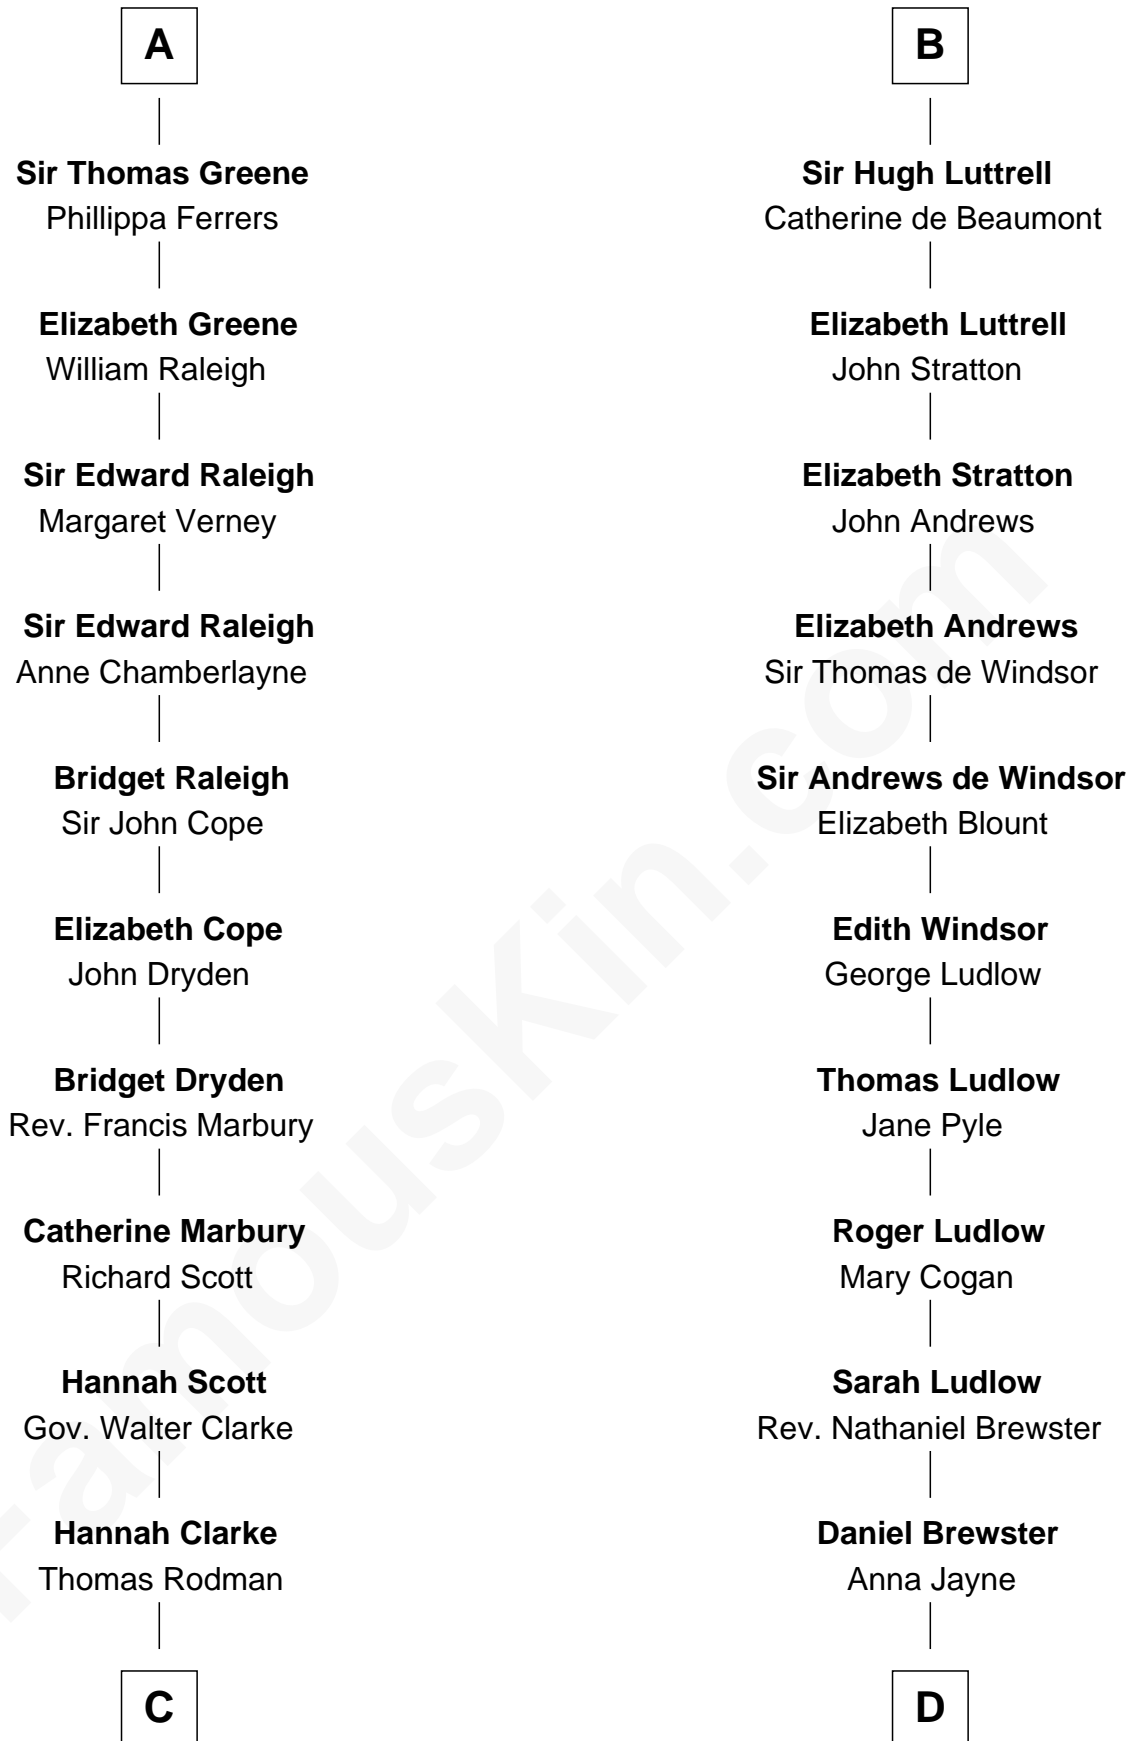

FamousKin.com

Relationship Chart of

Joseph Wharton

Founder of the Wharton School of Business

18th cousin 3 times removed of

Caleb Brewster

Member of the Culper Spy Ring during the American Revolution

C

Samuel Rodman

Mary Willett

Thomas Rodman

Mary Borden

Hannah Rodman

Samuel Rowland Fisher

Deborah Fisher

William Wharton

Joseph Wharton

Founder, Wharton School of Business

D

Benjamin Brewster

Sarah Biggs

Caleb Brewster

Member of the Culper Spy Ring

FamousKin.com