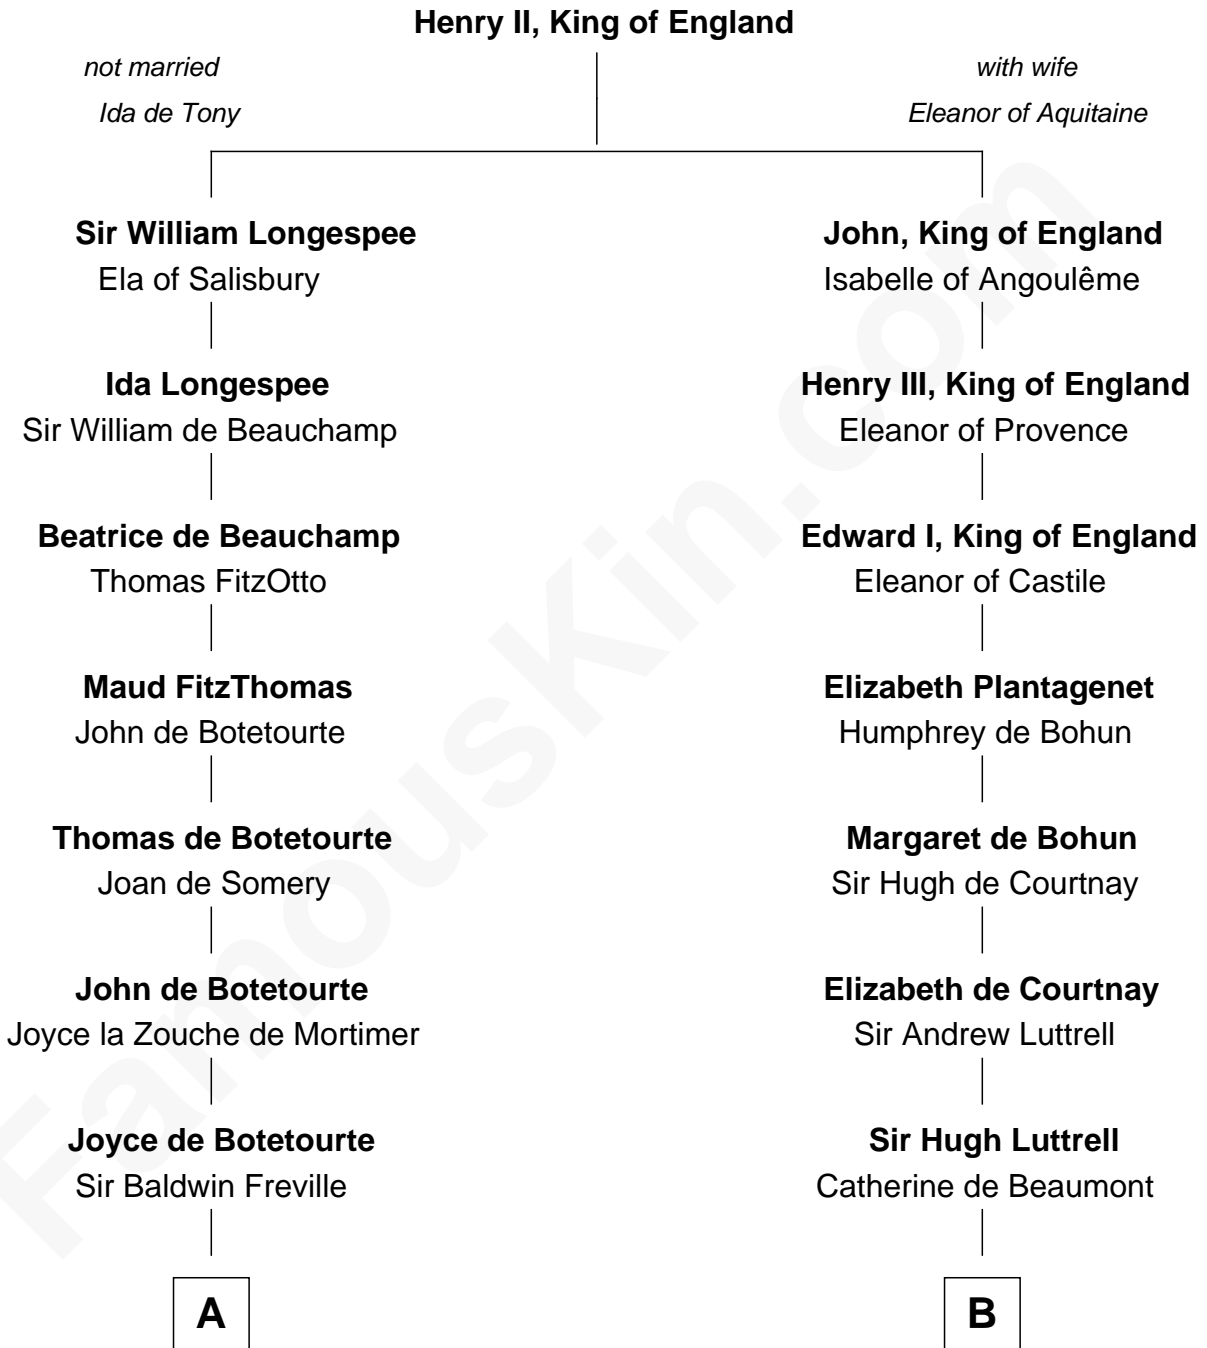

FamousKin.com

Relationship Chart of

Joseph Wharton

Founder of the Wharton School of Business

17th cousin 4 times removed of

Caleb Brewster

Member of the Culper Spy Ring during the American Revolution

C

—
Samuel Rodman

Mary Willett

—
Thomas Rodman

Mary Borden

—
Hannah Rodman

Samuel Rowland Fisher

—
Deborah Fisher

William Wharton

—
Joseph Wharton

Founder, Wharton School of Business

FamousKin.com