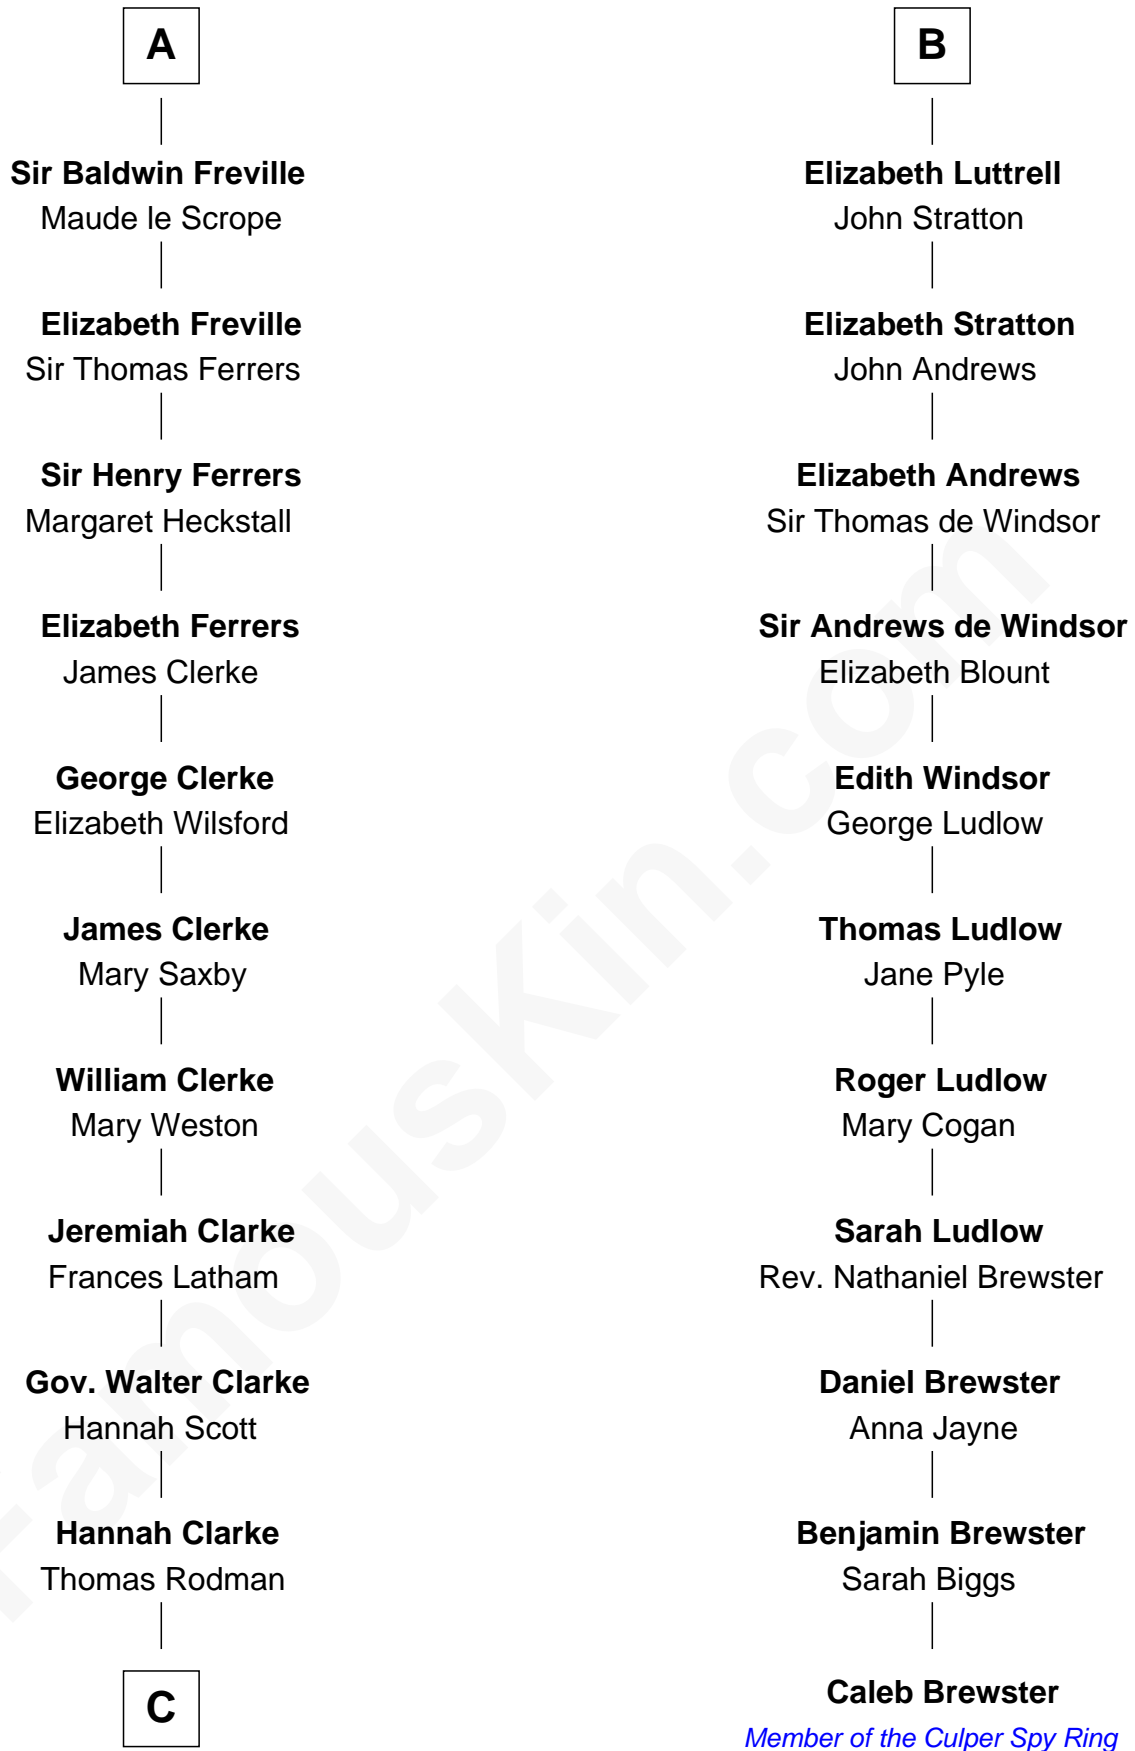

FamousKin.com

Relationship Chart of

Joseph Wharton

Founder of the Wharton School of Business

17th cousin 4 times removed of

Caleb Brewster

Member of the Culper Spy Ring during the American Revolution

C

—
Samuel Rodman

Mary Willett

—
Thomas Rodman

Mary Borden

—
Hannah Rodman

Samuel Rowland Fisher

—
Deborah Fisher

William Wharton