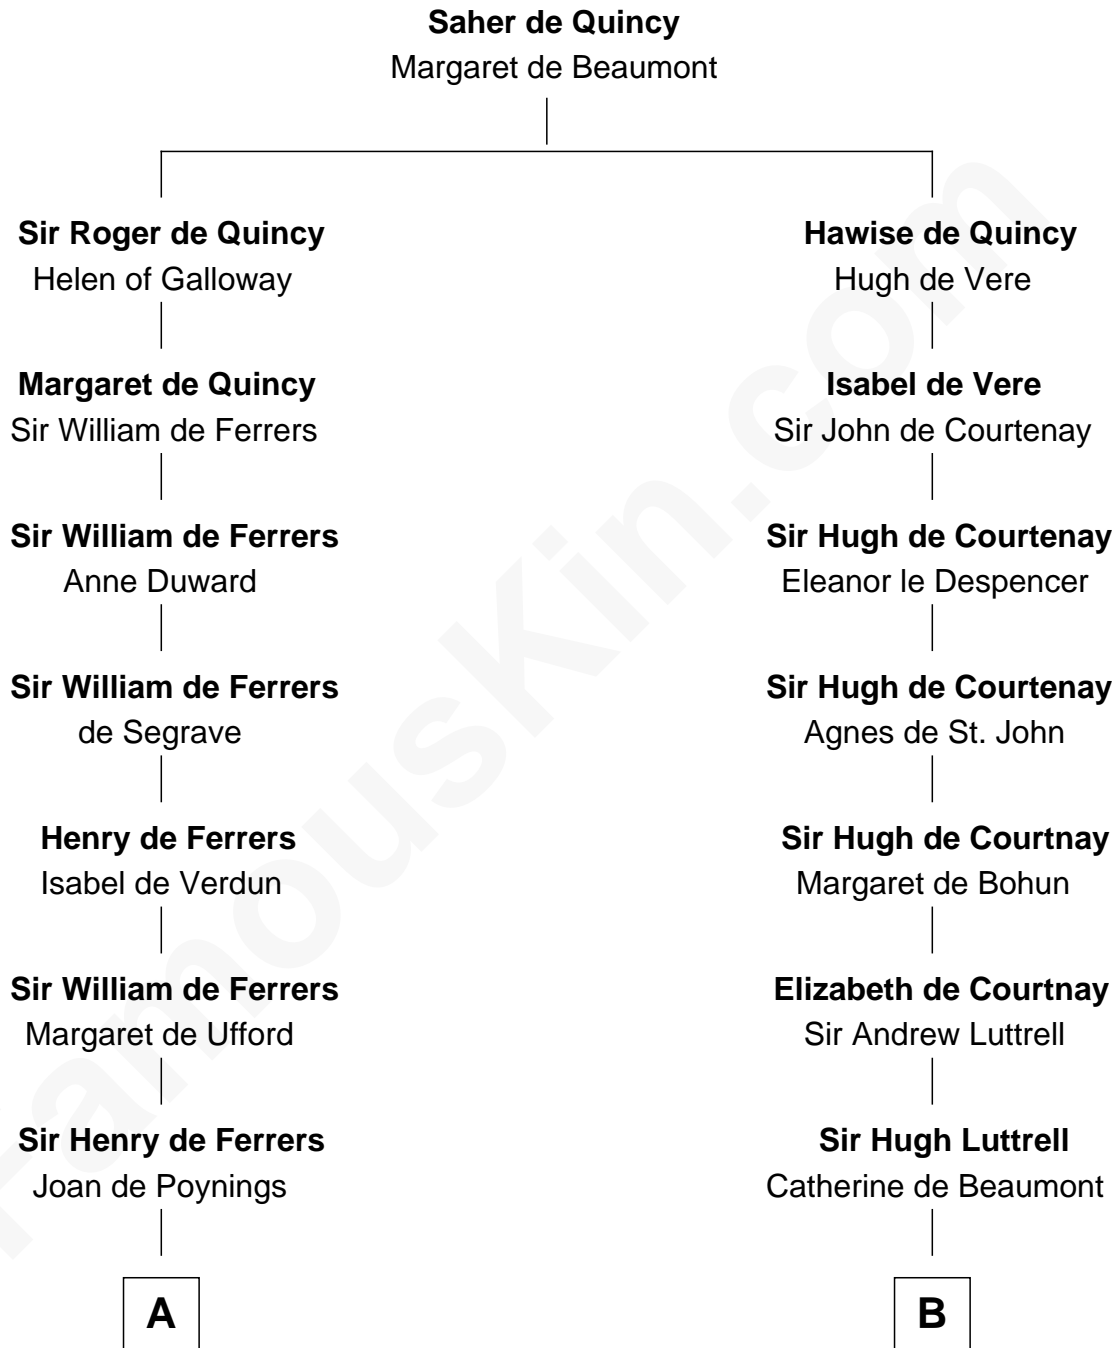

## Relationship Chart of

### Joseph Wharton

Founder of the Wharton School of Business

17th cousin 4 times removed of

**Caleb Brewster**

Member of the Culper Spy Ring during the American Revolution

**C**

—  
**Samuel Rodman**

Mary Willett

—  
**Thomas Rodman**

Mary Borden

—  
**Hannah Rodman**

Samuel Rowland Fisher

—  
**Deborah Fisher**

William Wharton

—  
**Joseph Wharton**

*Founder, Wharton School of Business*