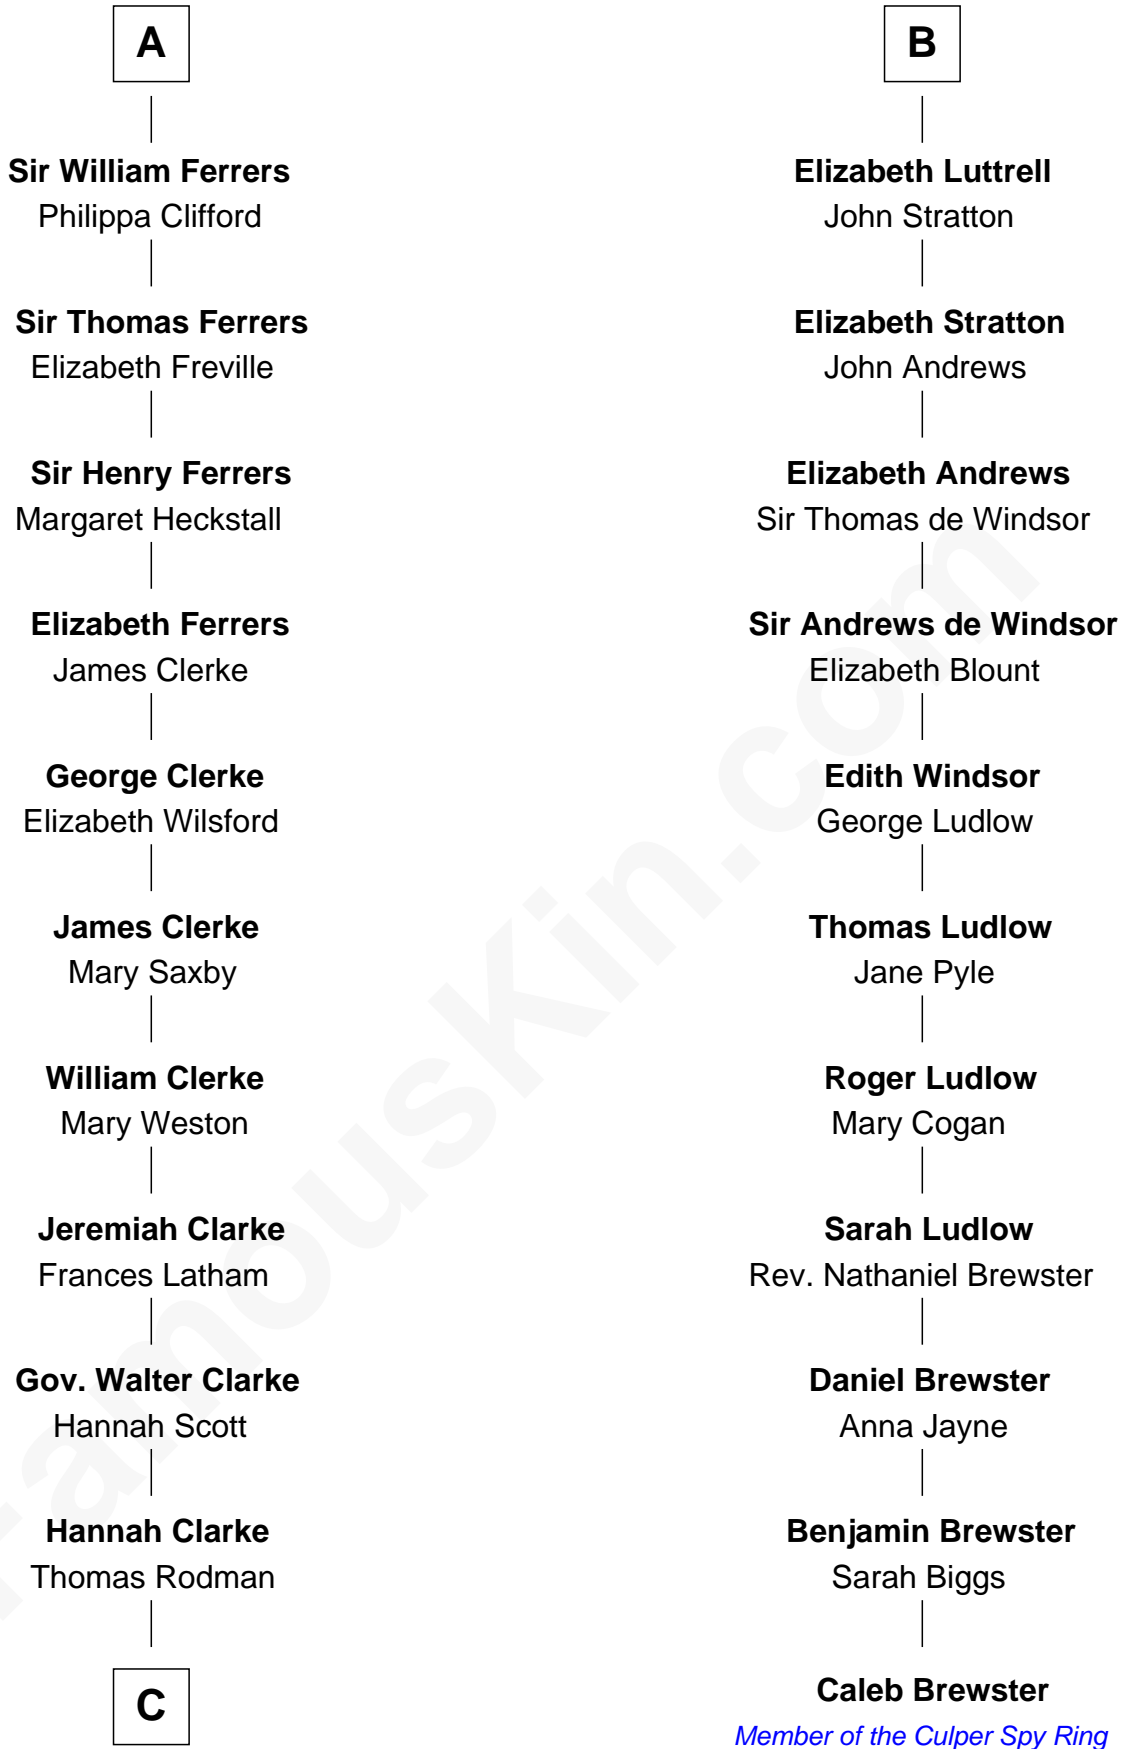

## Relationship Chart of

### Joseph Wharton

Founder of the Wharton School of Business

17th cousin 4 times removed of

**Caleb Brewster**

Member of the Culper Spy Ring during the American Revolution

**C**

—  
**Samuel Rodman**

Mary Willett

—  
**Thomas Rodman**

Mary Borden

—  
**Hannah Rodman**

Samuel Rowland Fisher

—  
**Deborah Fisher**

William Wharton

—  
**Joseph Wharton**

*Founder, Wharton School of Business*