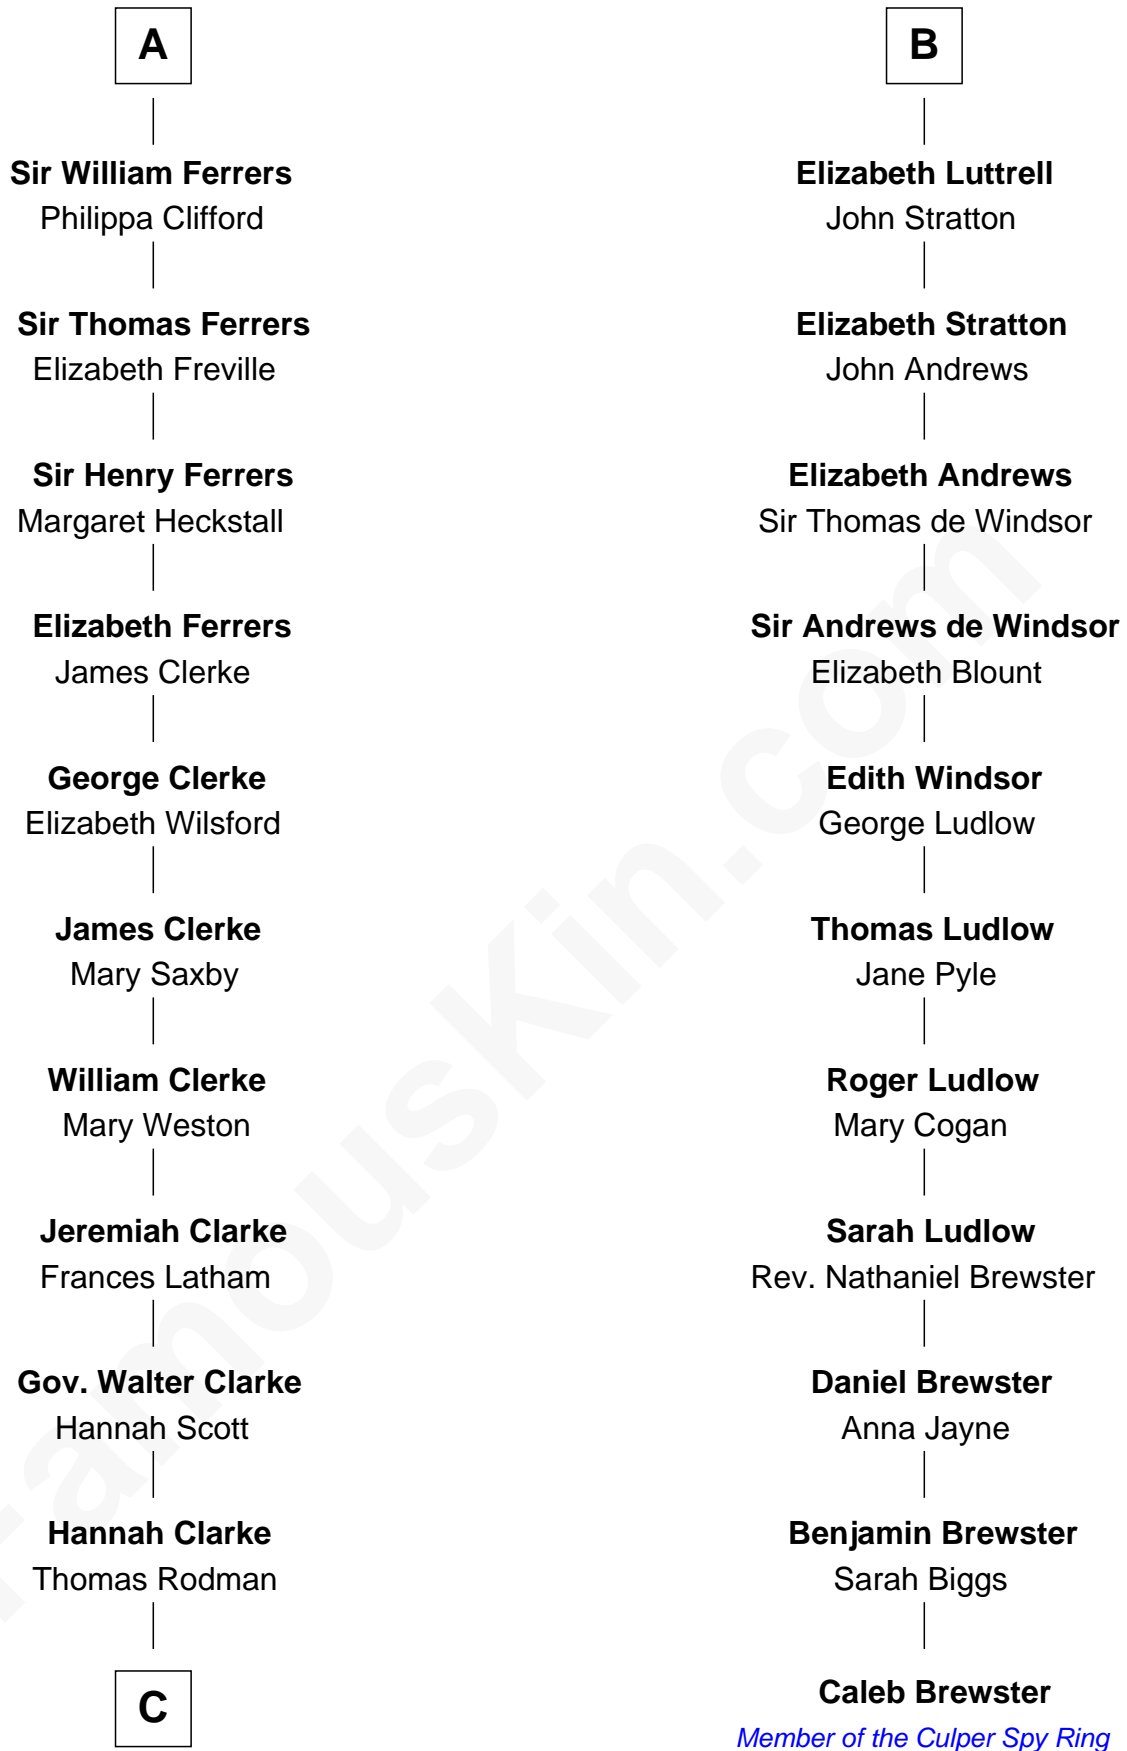

## Relationship Chart of

### Joseph Wharton

Founder of the Wharton School of Business

17th cousin 4 times removed of

**Caleb Brewster**

Member of the Culper Spy Ring during the American Revolution

**Reginald de Braiose**

**C**

—  
**Samuel Rodman**

Mary Willett

—  
**Thomas Rodman**

Mary Borden

—  
**Hannah Rodman**

Samuel Rowland Fisher

—  
**Deborah Fisher**

William Wharton

—  
**Joseph Wharton**