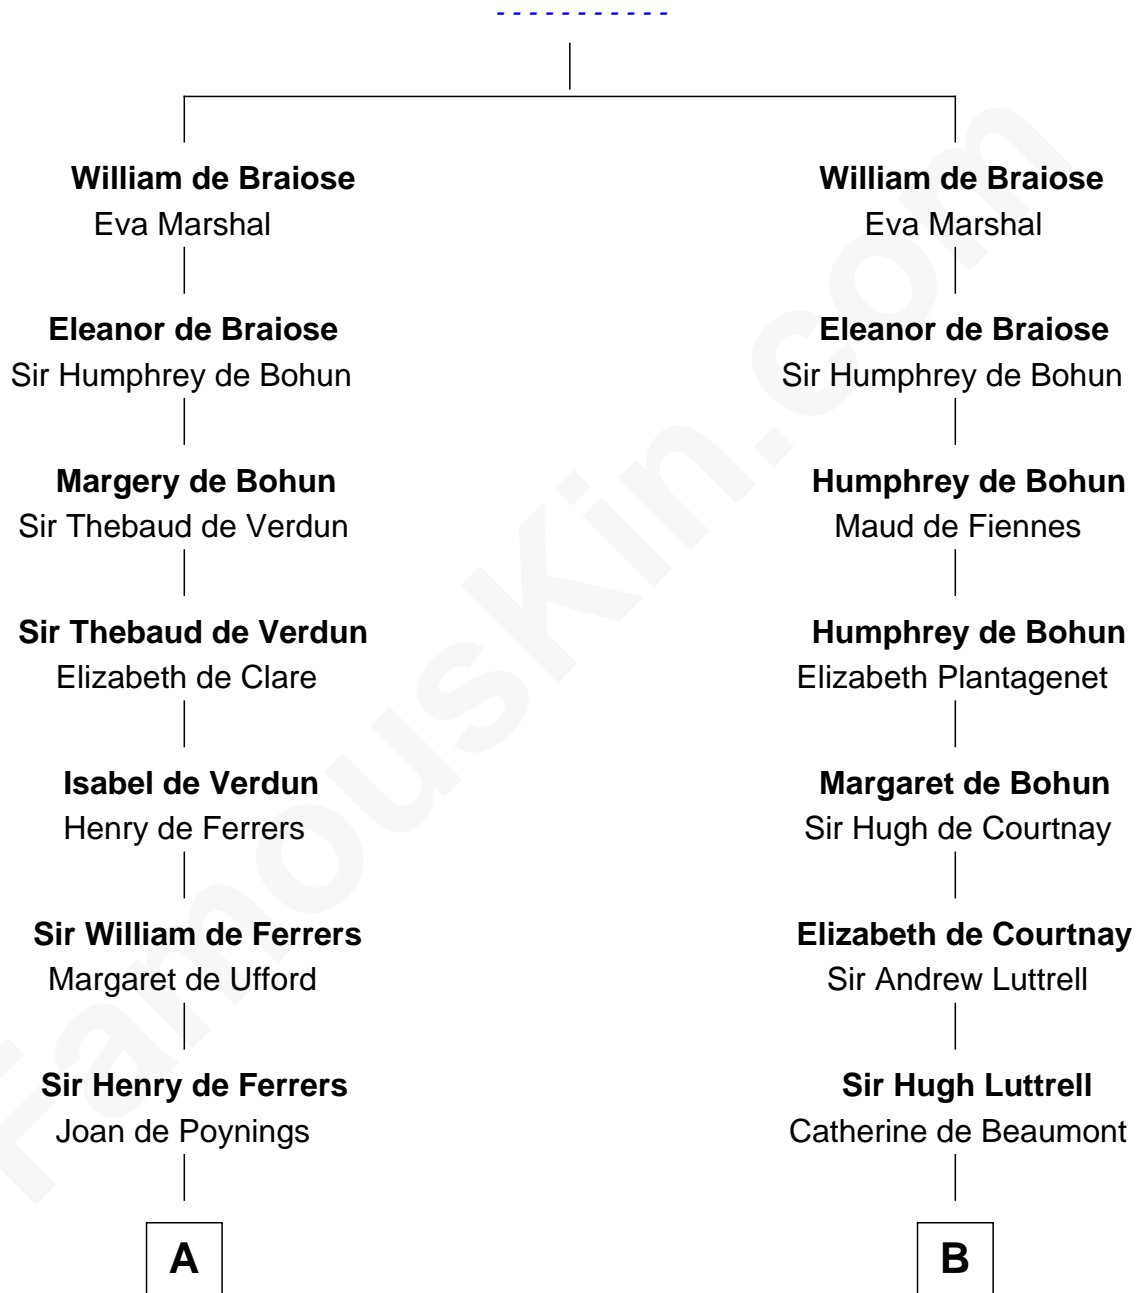

## Relationship Chart of

### Joseph Wharton

Founder of the Wharton School of Business

17th cousin 4 times removed of

**Caleb Brewster**

Member of the Culper Spy Ring during the American Revolution

**Reginald de Braiose**

**C**

—  
**Samuel Rodman**

Mary Willett

—  
**Thomas Rodman**

Mary Borden

—  
**Hannah Rodman**

Samuel Rowland Fisher

—  
**Deborah Fisher**

William Wharton

—  
**Joseph Wharton**