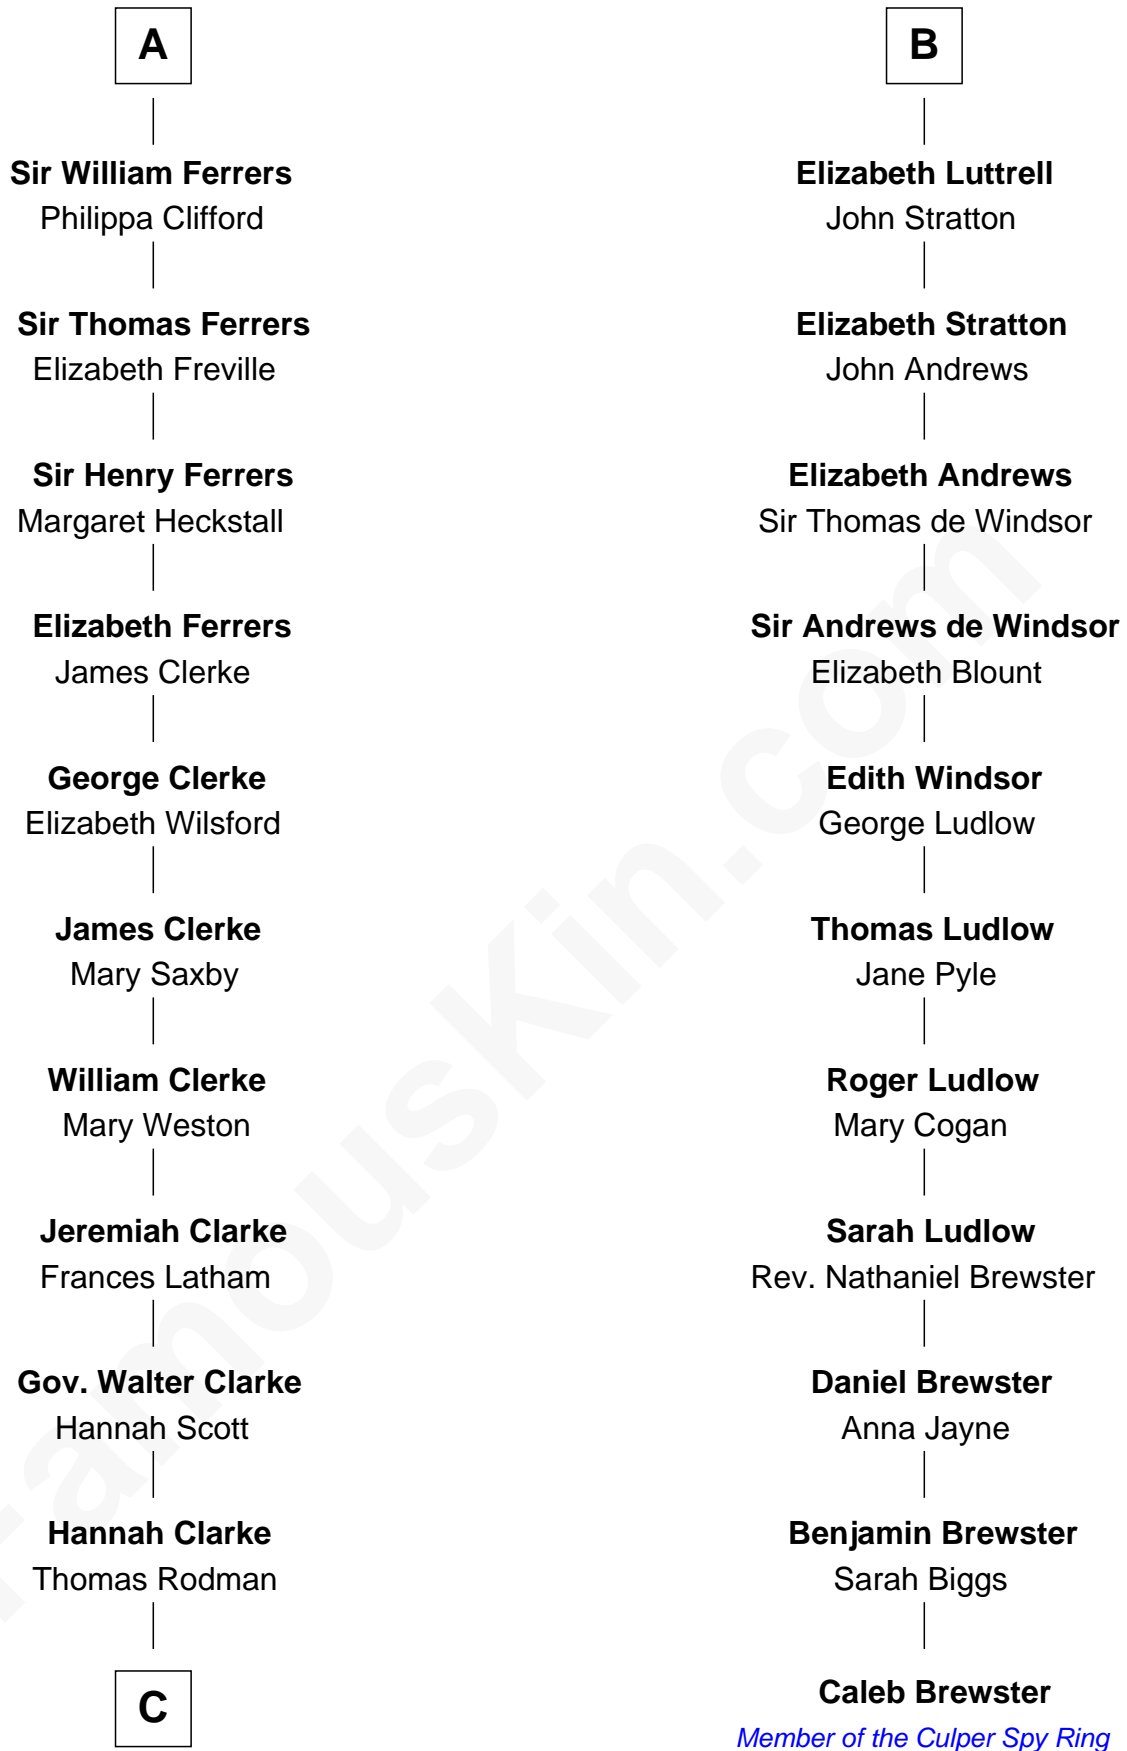

## Relationship Chart of

### Joseph Wharton

Founder of the Wharton School of Business

17th cousin 4 times removed of

**Caleb Brewster**

Member of the Culper Spy Ring during the American Revolution

**Sir William Marshal**

Isabel de Clare

**C**

—  
**Samuel Rodman**

Mary Willett

—  
**Thomas Rodman**

Mary Borden

—  
**Hannah Rodman**

Samuel Rowland Fisher

—  
**Deborah Fisher**