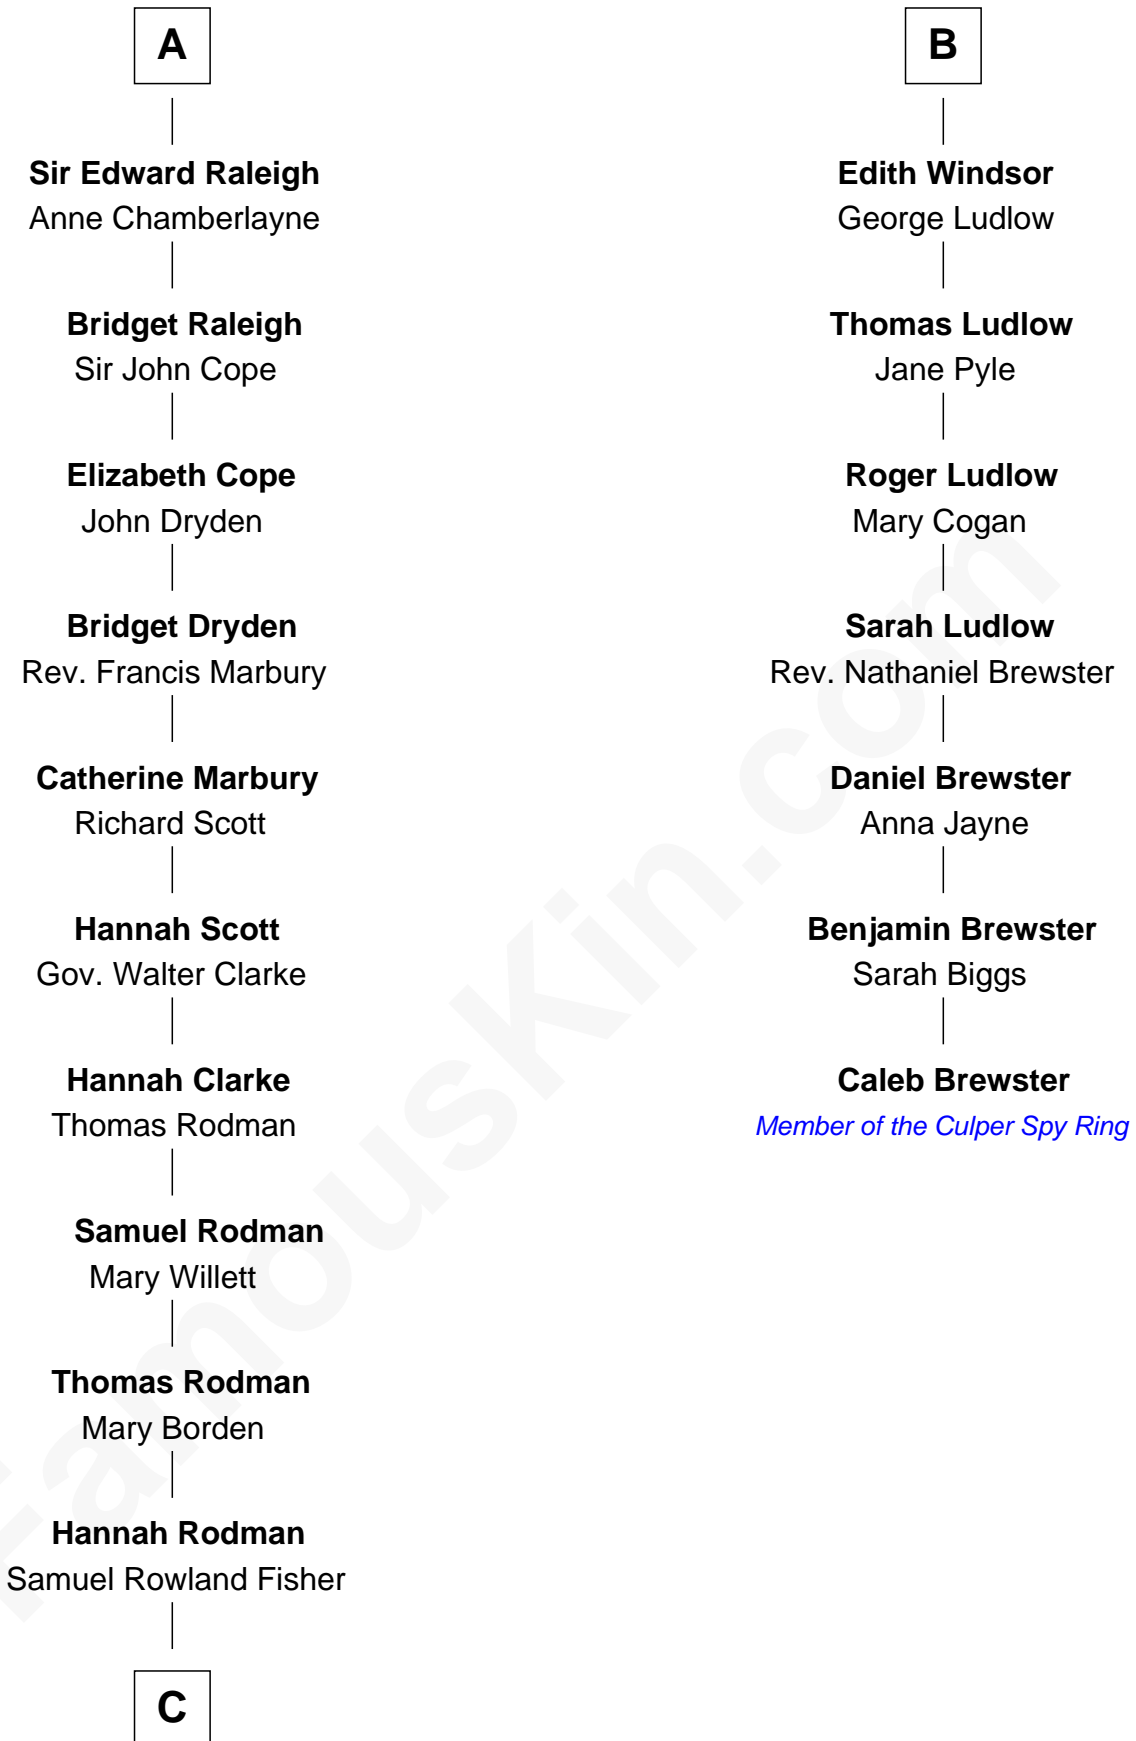

FamousKin.com

Relationship Chart of

Joseph Wharton

Founder of the Wharton School of Business

13th cousin 5 times removed of

Caleb Brewster

Member of the Culper Spy Ring during the American Revolution

C

Deborah Fisher
William Wharton

Joseph Wharton

Founder, Wharton School of Business

FamousKin.com