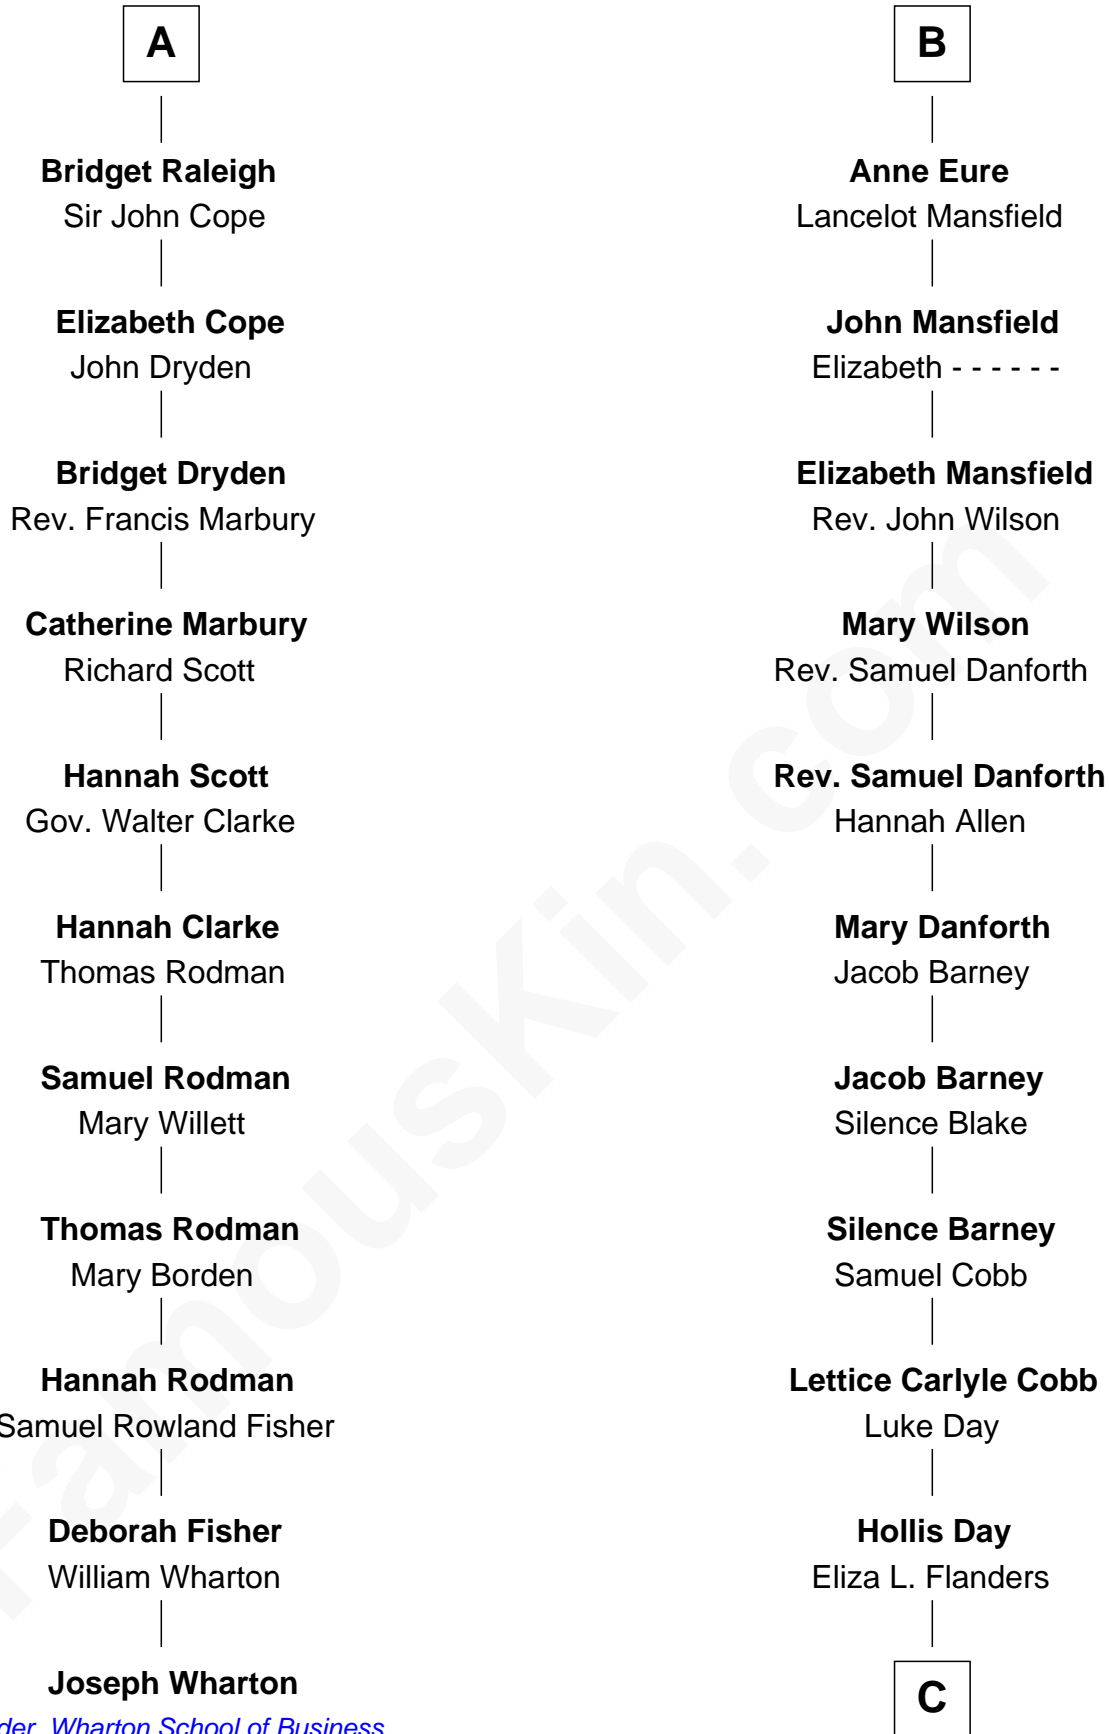

FamousKin.com

Relationship Chart of

Joseph Wharton

Founder of the Wharton School of Business

17th cousin 2 times removed of

Sandra Day O'Connor

First Female U.S. Supreme Court Justice

C

Henry Clay Day
Alice Edith Hilton

Henry R. Day
Ada Mae Wilkey

Sandra Day O'Connor
U.S. Supreme Court Justice

FamousKin.com