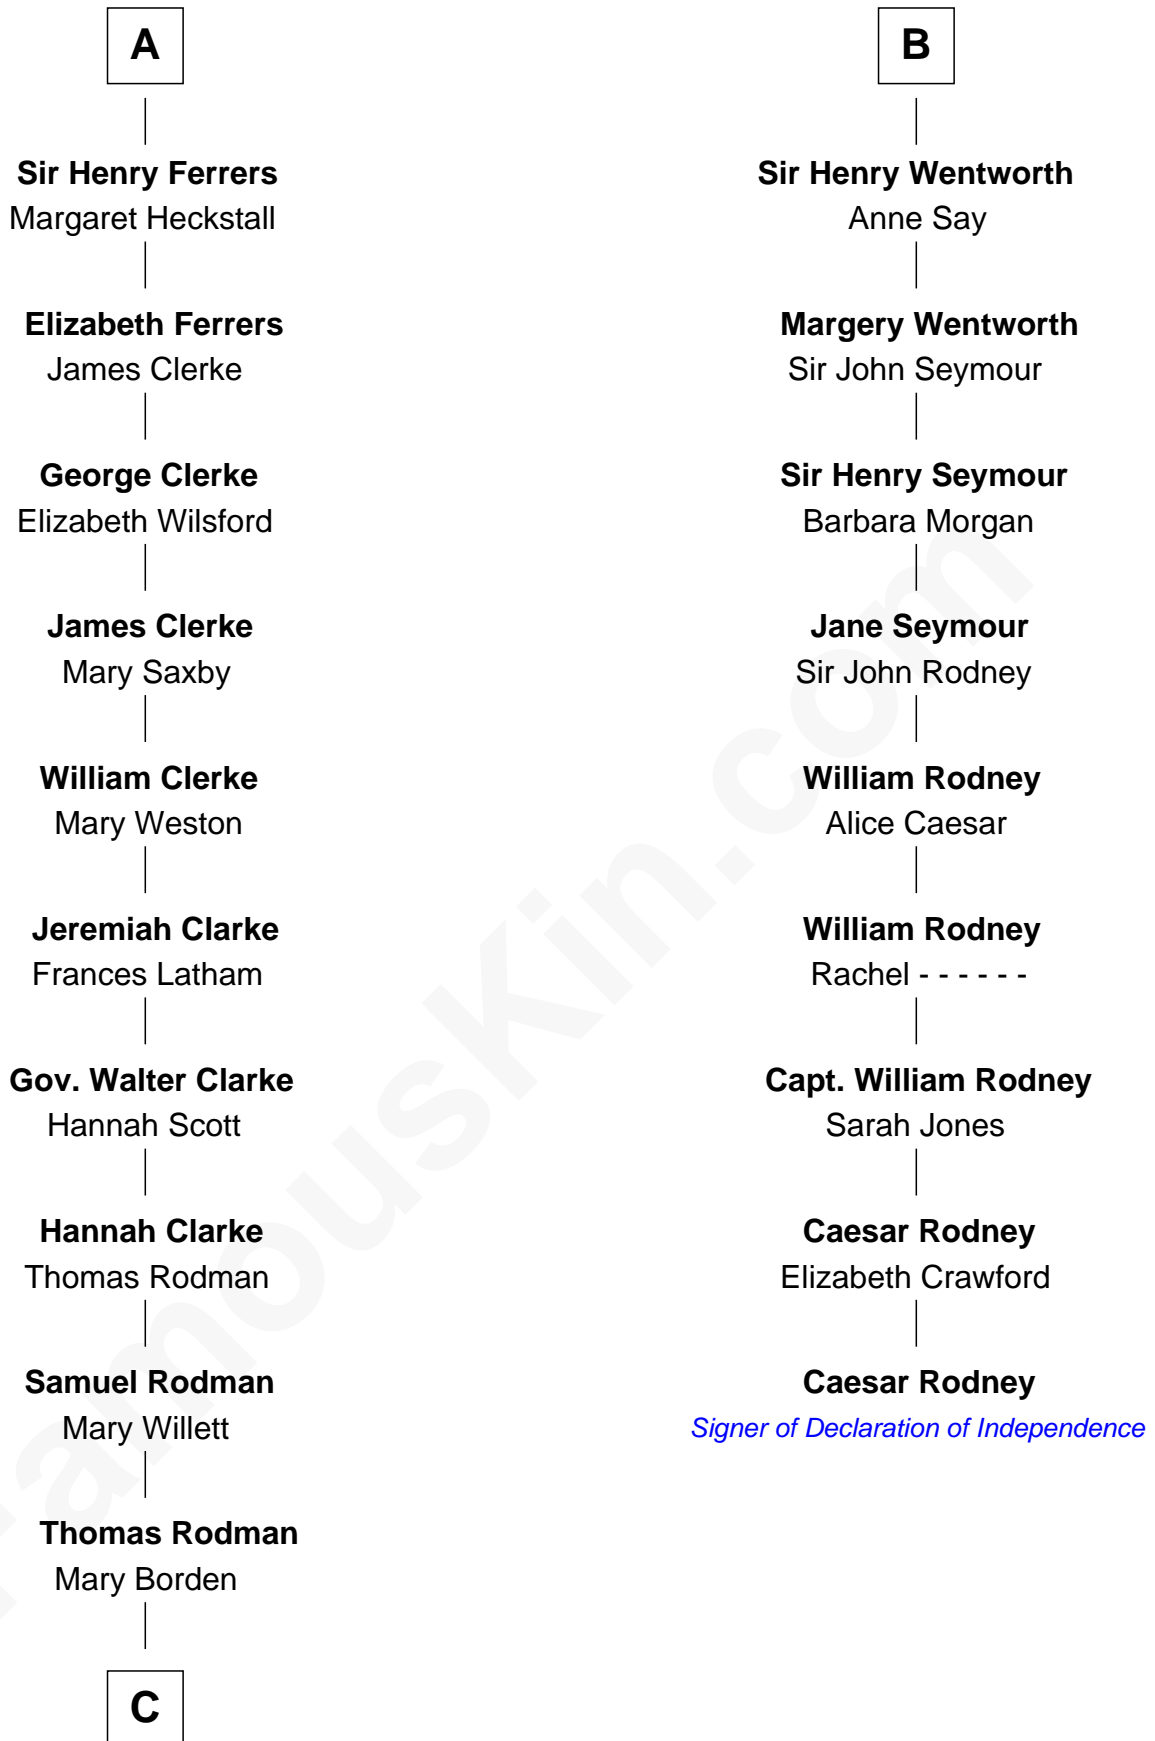

## Relationship Chart of

### Joseph Wharton

*Founder of the Wharton School of Business*

15th cousin 4 times removed of

### Caesar Rodney

*Signer of the Declaration of Independence*

**C**

—  
**Hannah Rodman**  
Samuel Rowland Fisher

—  
**Deborah Fisher**  
William Wharton

—  
**Joseph Wharton**  
*Founder, Wharton School of Business*