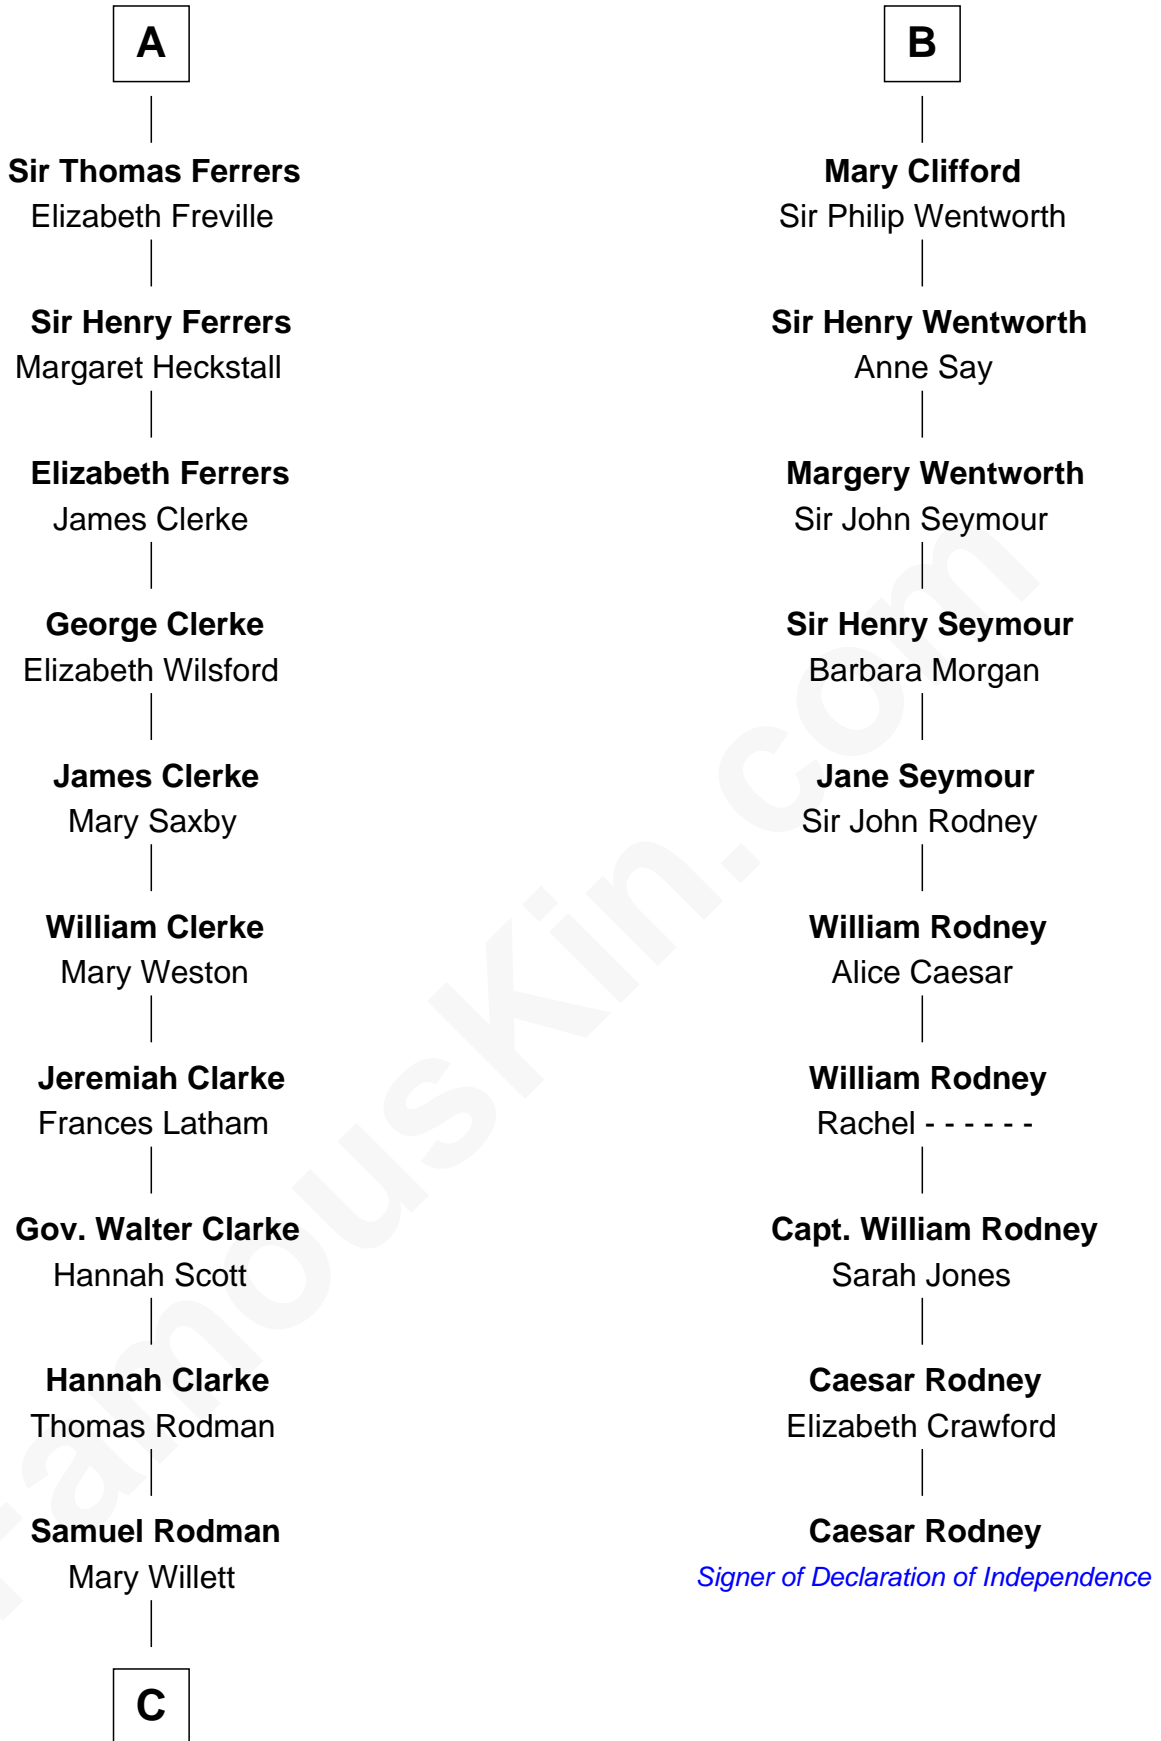

## Relationship Chart of

### Joseph Wharton

*Founder of the Wharton School of Business*

**16th cousin 4 times removed of**

### Caesar Rodney

*Signer of the Declaration of Independence*

**C**

—  
**Thomas Rodman**

Mary Borden

—  
**Hannah Rodman**

Samuel Rowland Fisher

—  
**Deborah Fisher**