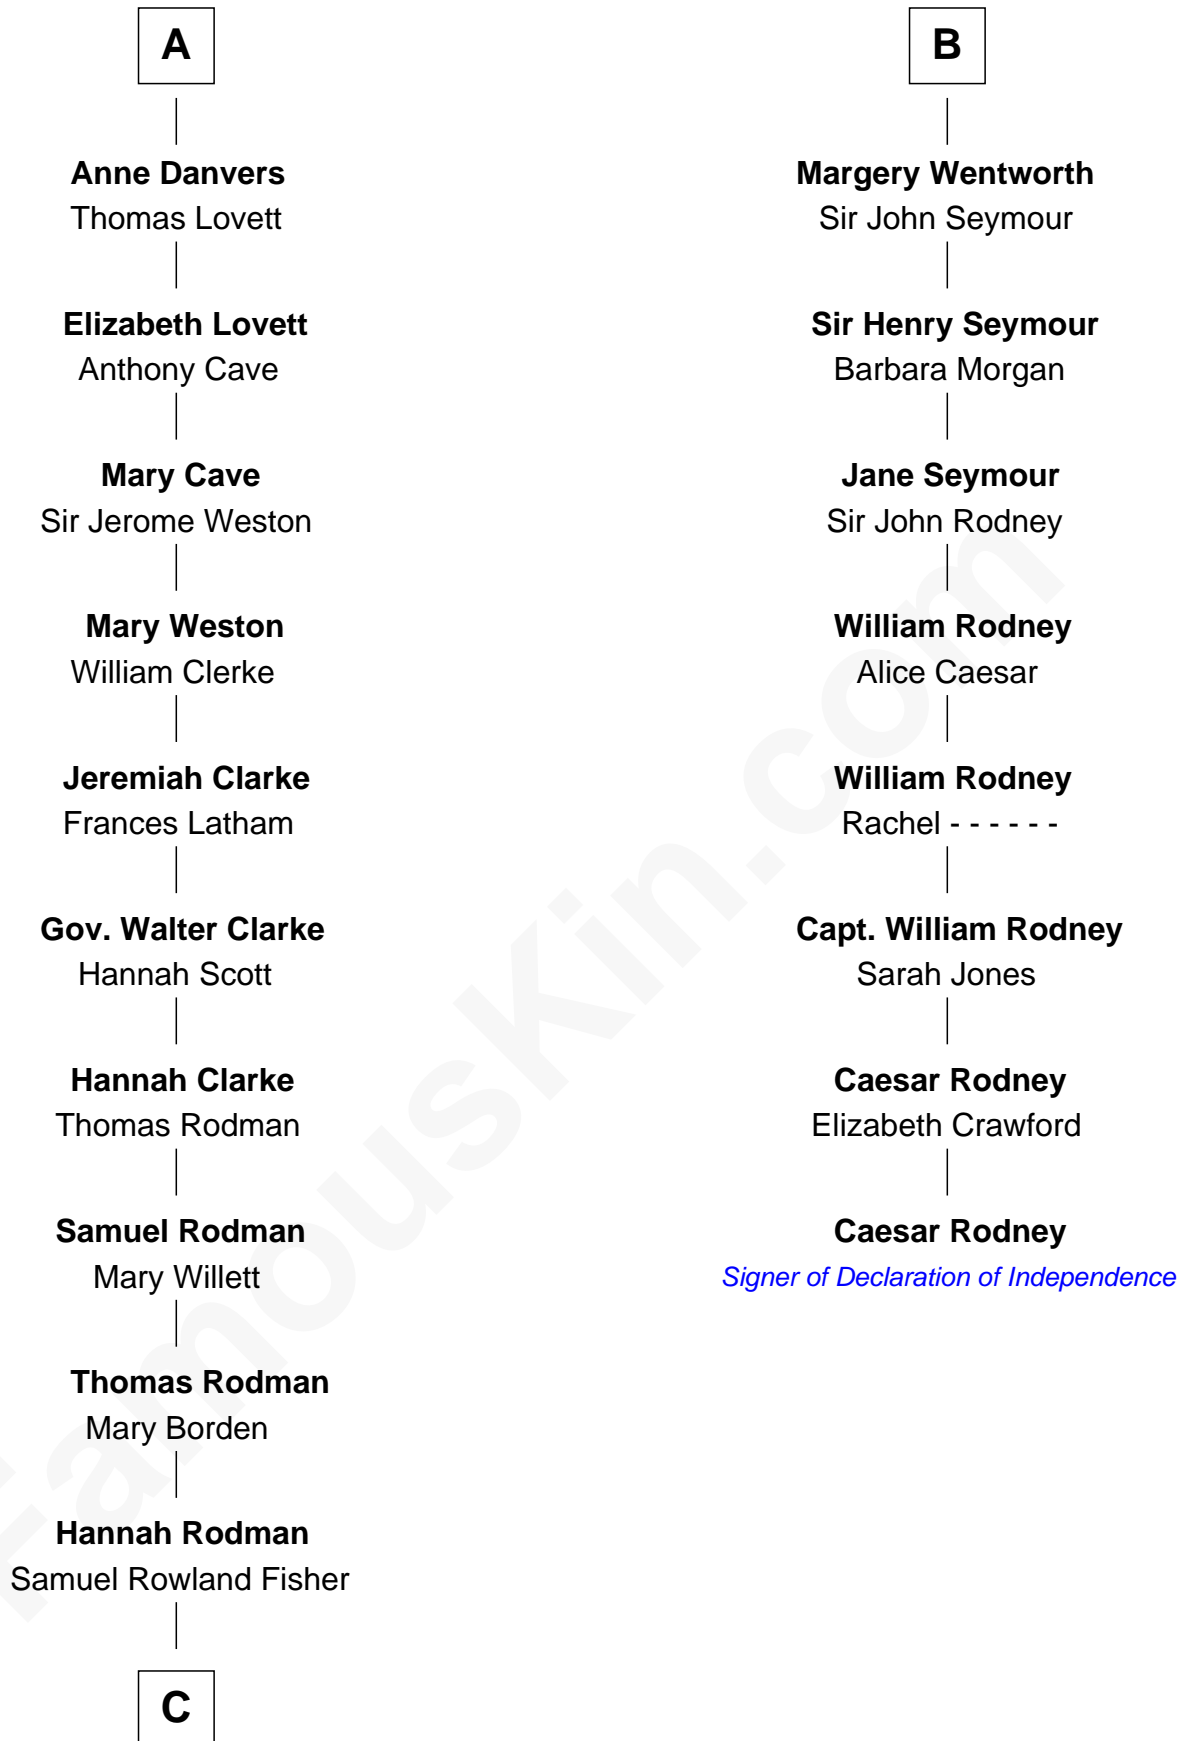

FamousKin.com

Relationship Chart of

Joseph Wharton

Founder of the Wharton School of Business

14th cousin 4 times removed of

Caesar Rodney

Signer of the Declaration of Independence

Sir William de Montagu
Elizabeth de Montfort

Hawise de Montagu
Sir Roger de Bavent

Joan de Bavent
Sir John Dauntsey

John Dauntsey
Elizabeth Beverley

Joan Dauntsey
Sir John Stradling

Edmund Stradling
Elizabeth Arundell

John Stradling
Alice Langford

Anne Stradling
Sir John Danvers

A

William de Montagu
Katherine de Grandison

Philippa de Montagu
Sir Roger de Mortimer

Edmund Mortimer
Philippa Plantagenet

Elizabeth Mortimer
Sir Henry Percy

Elizabeth Percy
Sir John Clifford

Mary Clifford
Sir Philip Wentworth

Sir Henry Wentworth
Anne Say

B

C

—
Deborah Fisher
William Wharton

—
Joseph Wharton

Founder, Wharton School of Business

FamousKin.com