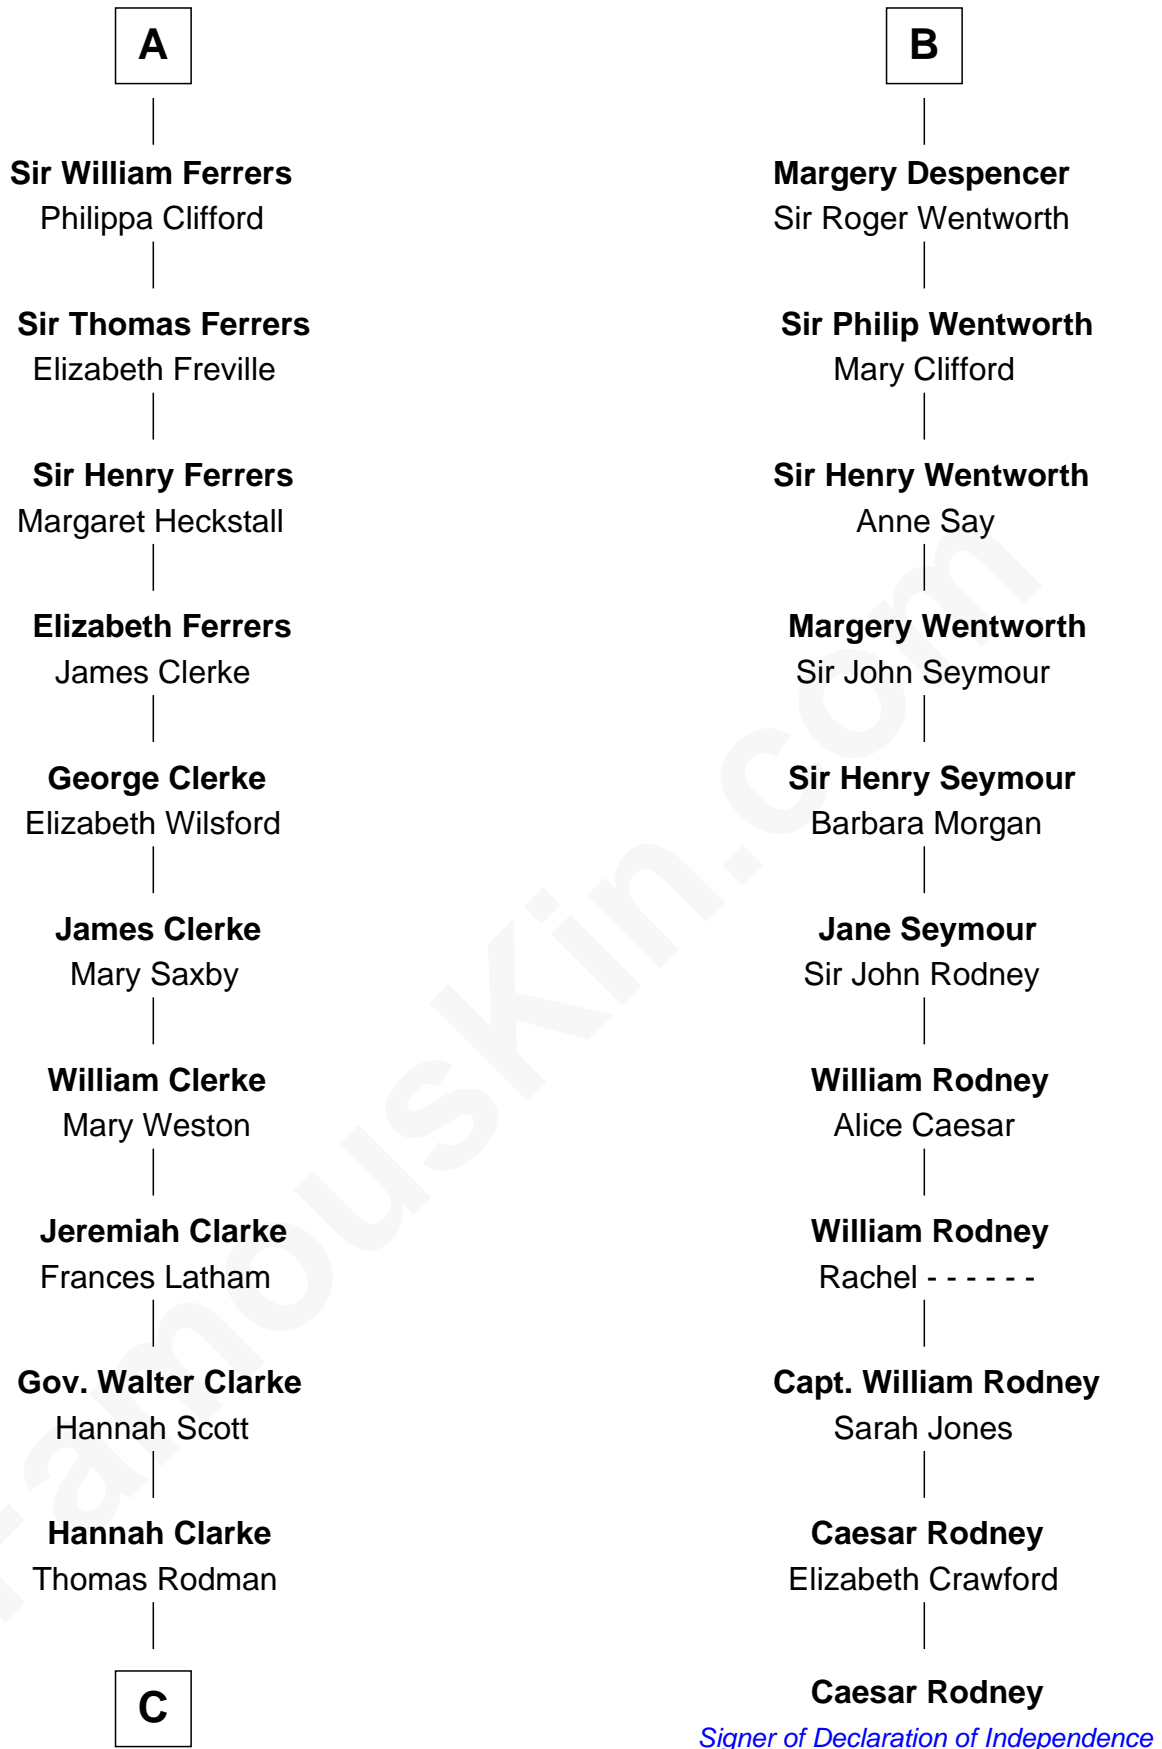

## Relationship Chart of

### Joseph Wharton

*Founder of the Wharton School of Business*

17th cousin 4 times removed of

### Caesar Rodney

*Signer of the Declaration of Independence*

**Reginald de Braiose**

-----

**C**

—  
**Samuel Rodman**

Mary Willett

—  
**Thomas Rodman**

Mary Borden

—  
**Hannah Rodman**

Samuel Rowland Fisher

—  
**Deborah Fisher**

William Wharton

—  
**Joseph Wharton**

*Founder, Wharton School of Business*

FamousKin.com