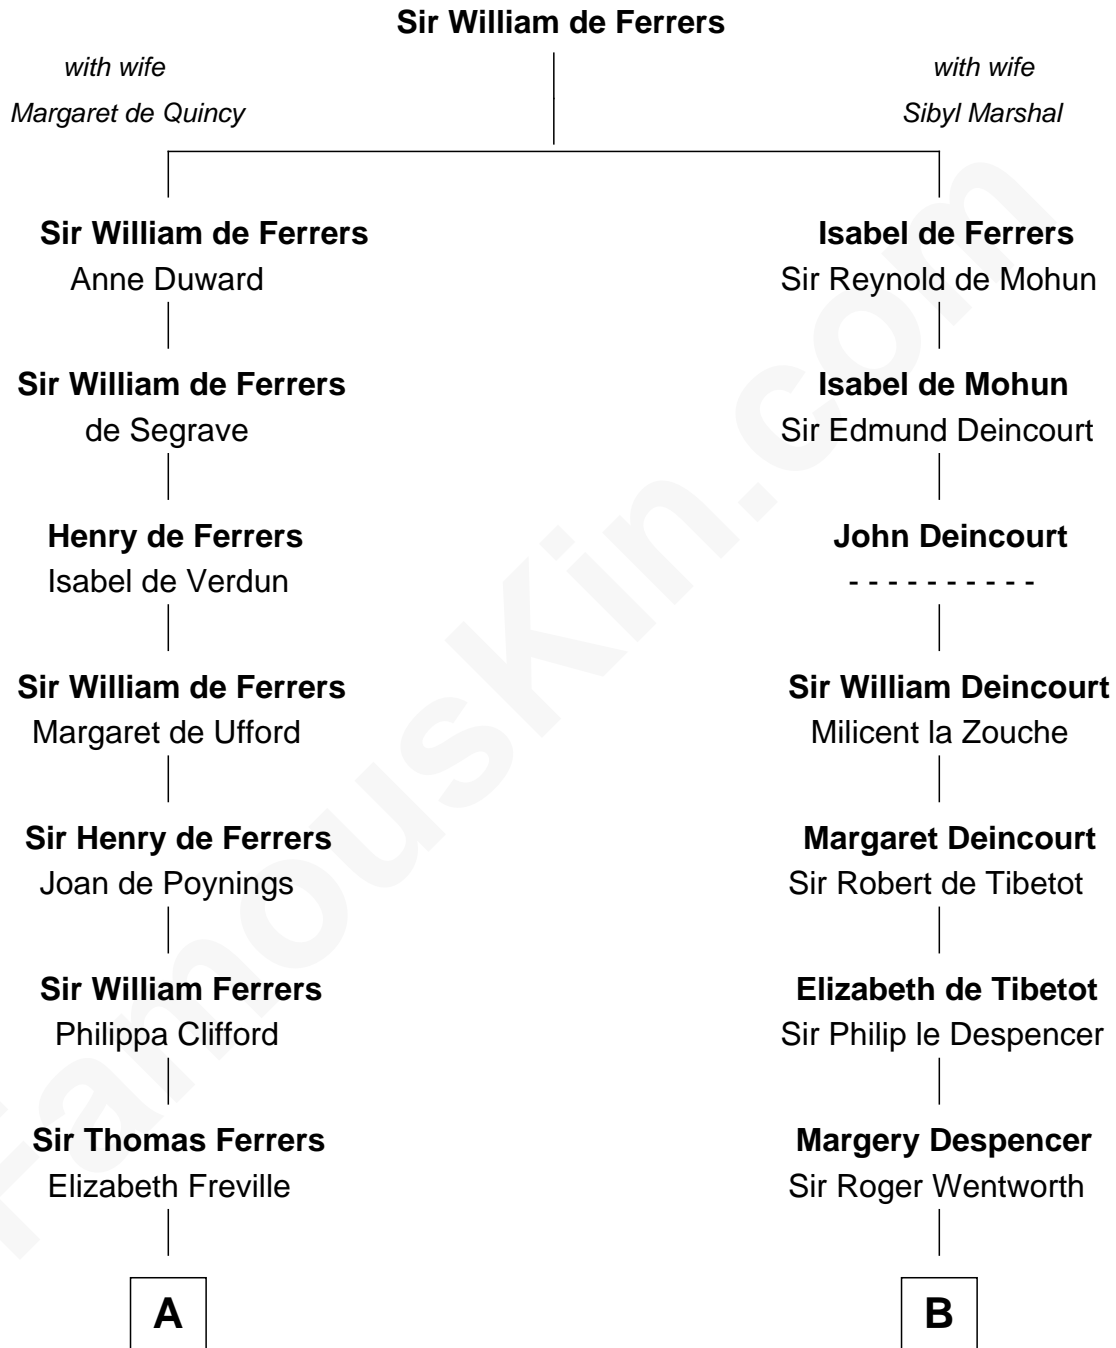

FamousKin.com

Relationship Chart of

Joseph Wharton

Founder of the Wharton School of Business

16th cousin 3 times removed of

Caesar Rodney

Signer of the Declaration of Independence

C

—
Hannah Rodman
Samuel Rowland Fisher

—
Deborah Fisher
William Wharton

—
Joseph Wharton
Founder, Wharton School of Business

FamousKin.com