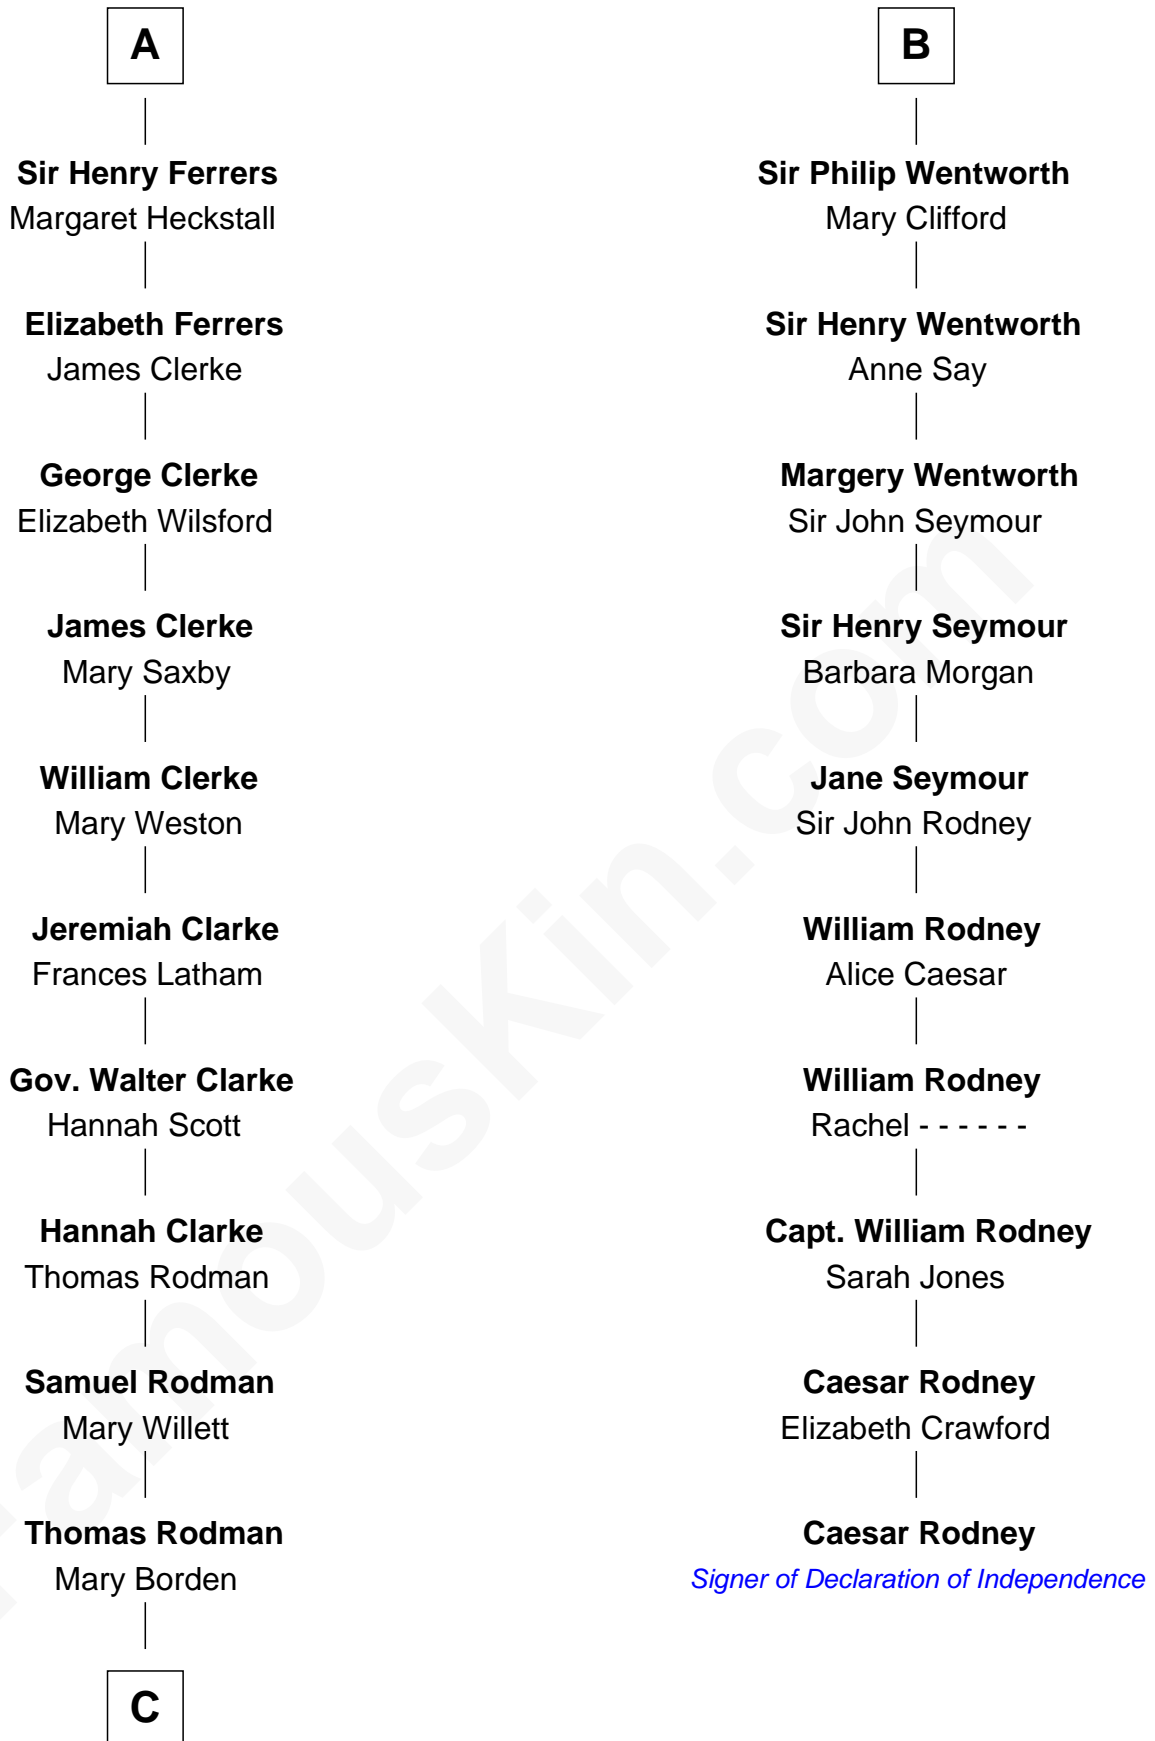

FamousKin.com

Relationship Chart of

Joseph Wharton

Founder of the Wharton School of Business

16th cousin 3 times removed of

Caesar Rodney

Signer of the Declaration of Independence

C

—
Hannah Rodman
Samuel Rowland Fisher

—
Deborah Fisher
William Wharton

—
Joseph Wharton
Founder, Wharton School of Business

FamousKin.com