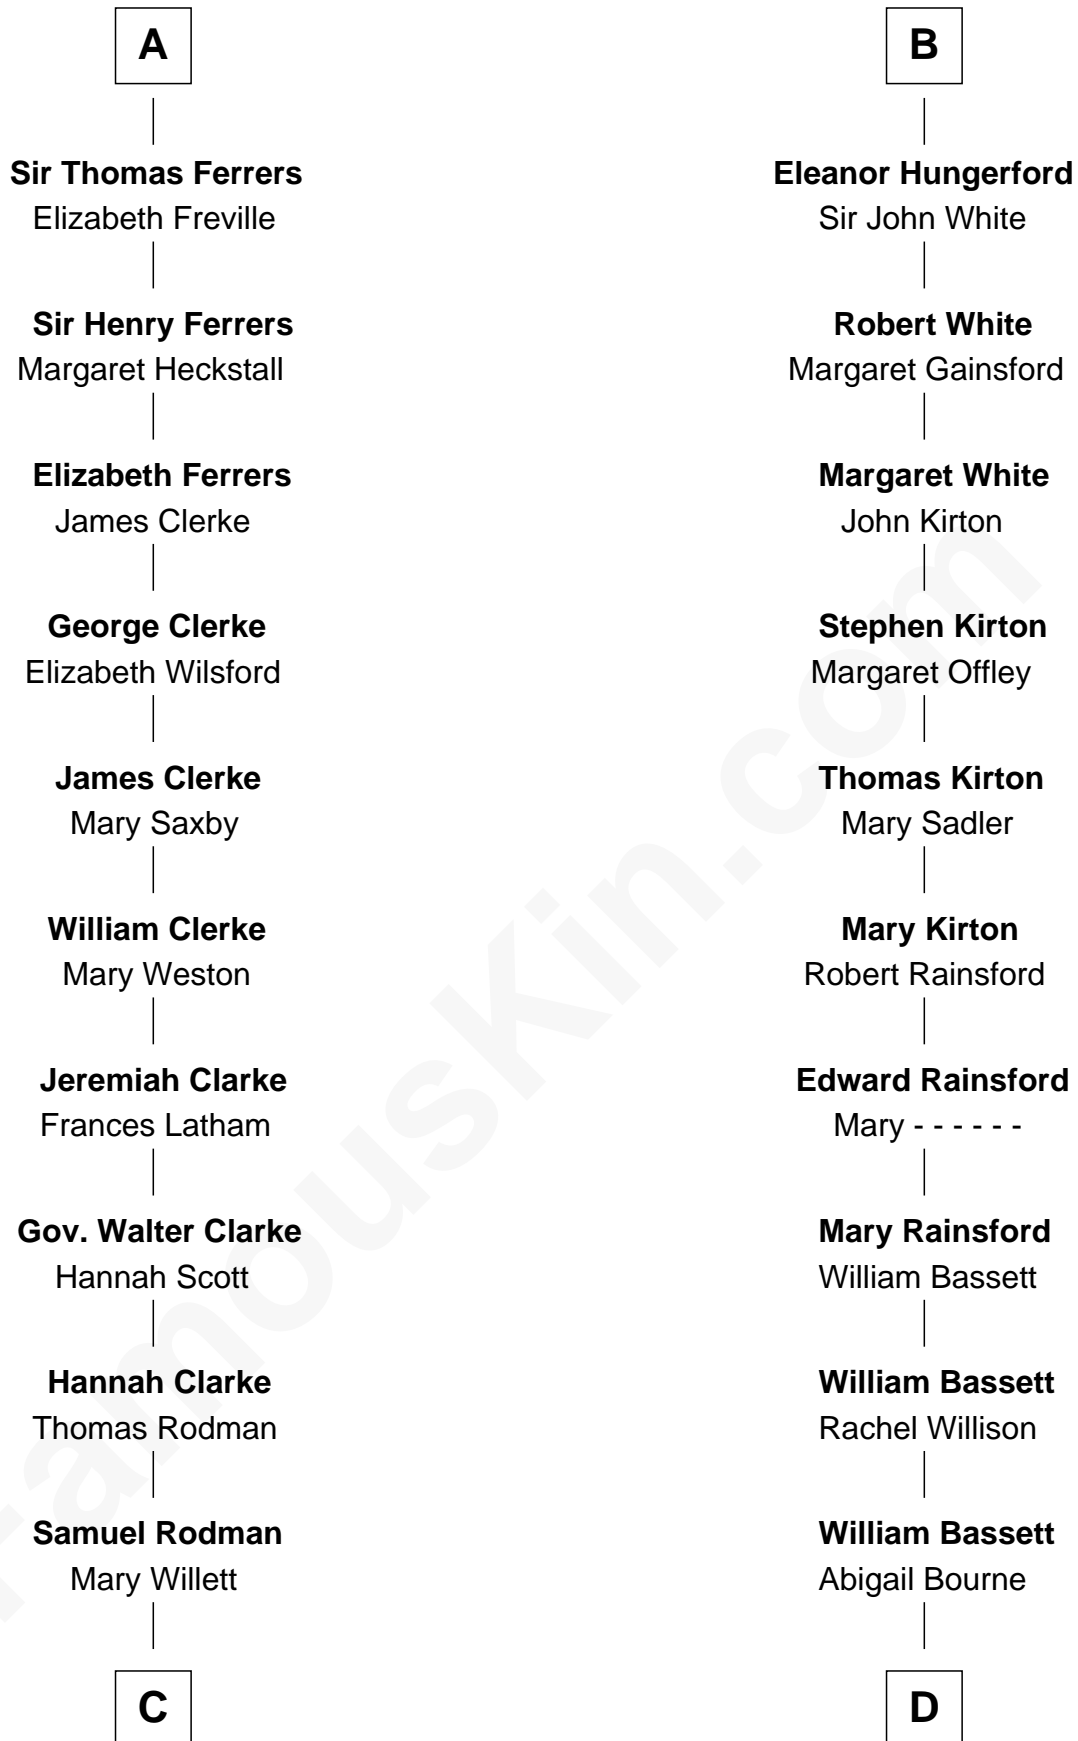

FamousKin.com Relationship Chart of

Joseph Wharton

Founder of the Wharton School of Business

20th cousin of

Sir Charles Tupper

6th Prime Minister of Canada

C

Thomas Rodman

Mary Borden

Hannah Rodman

Samuel Rowland Fisher

Deborah Fisher

William Wharton

Joseph Wharton

Founder, Wharton School of Business

D