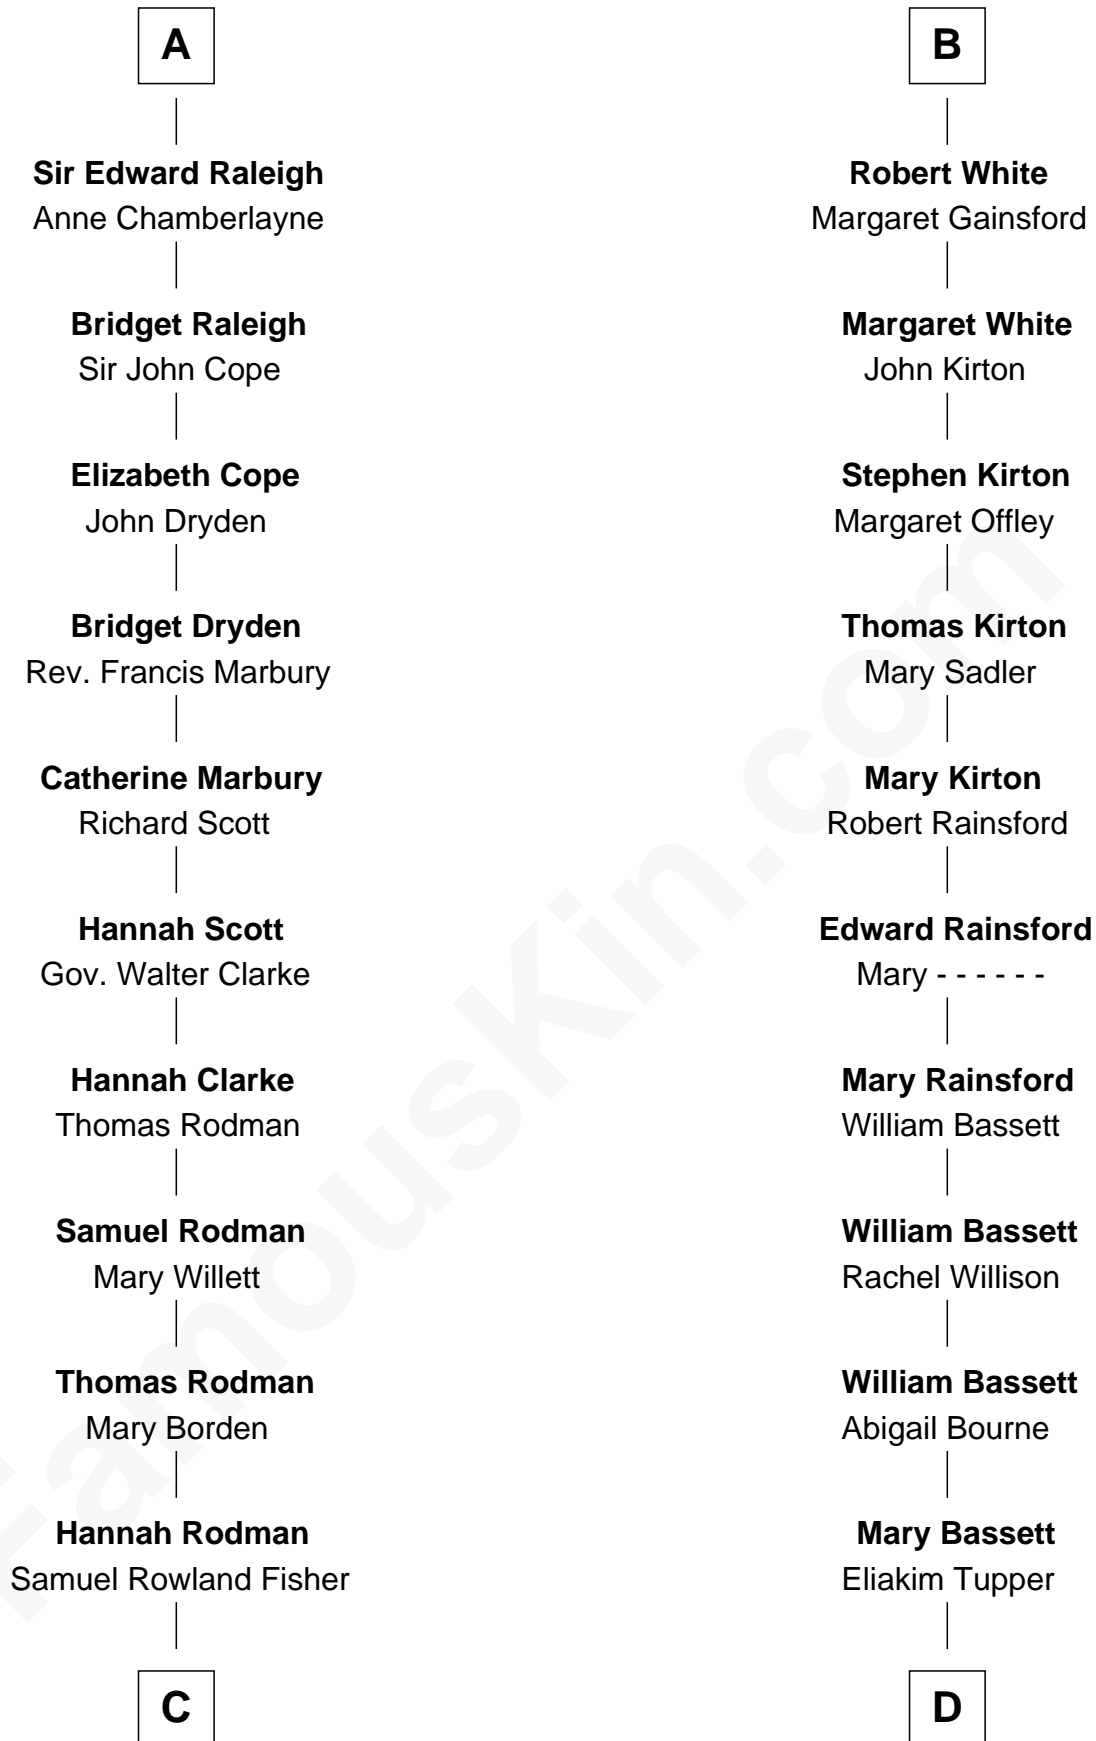

FamousKin.com

Relationship Chart of

Joseph Wharton

Founder of the Wharton School of Business

18th cousin 1 time removed of

Sir Charles Tupper

6th Prime Minister of Canada

C

Deborah Fisher
William Wharton

Joseph Wharton
Founder, Wharton School of Business

D

Charles Tupper
Elizabeth West

Rev. Charles Tupper
Miriam Lockhart

Sir Charles Tupper
6th Prime Minister of Canada

FamousKin.com