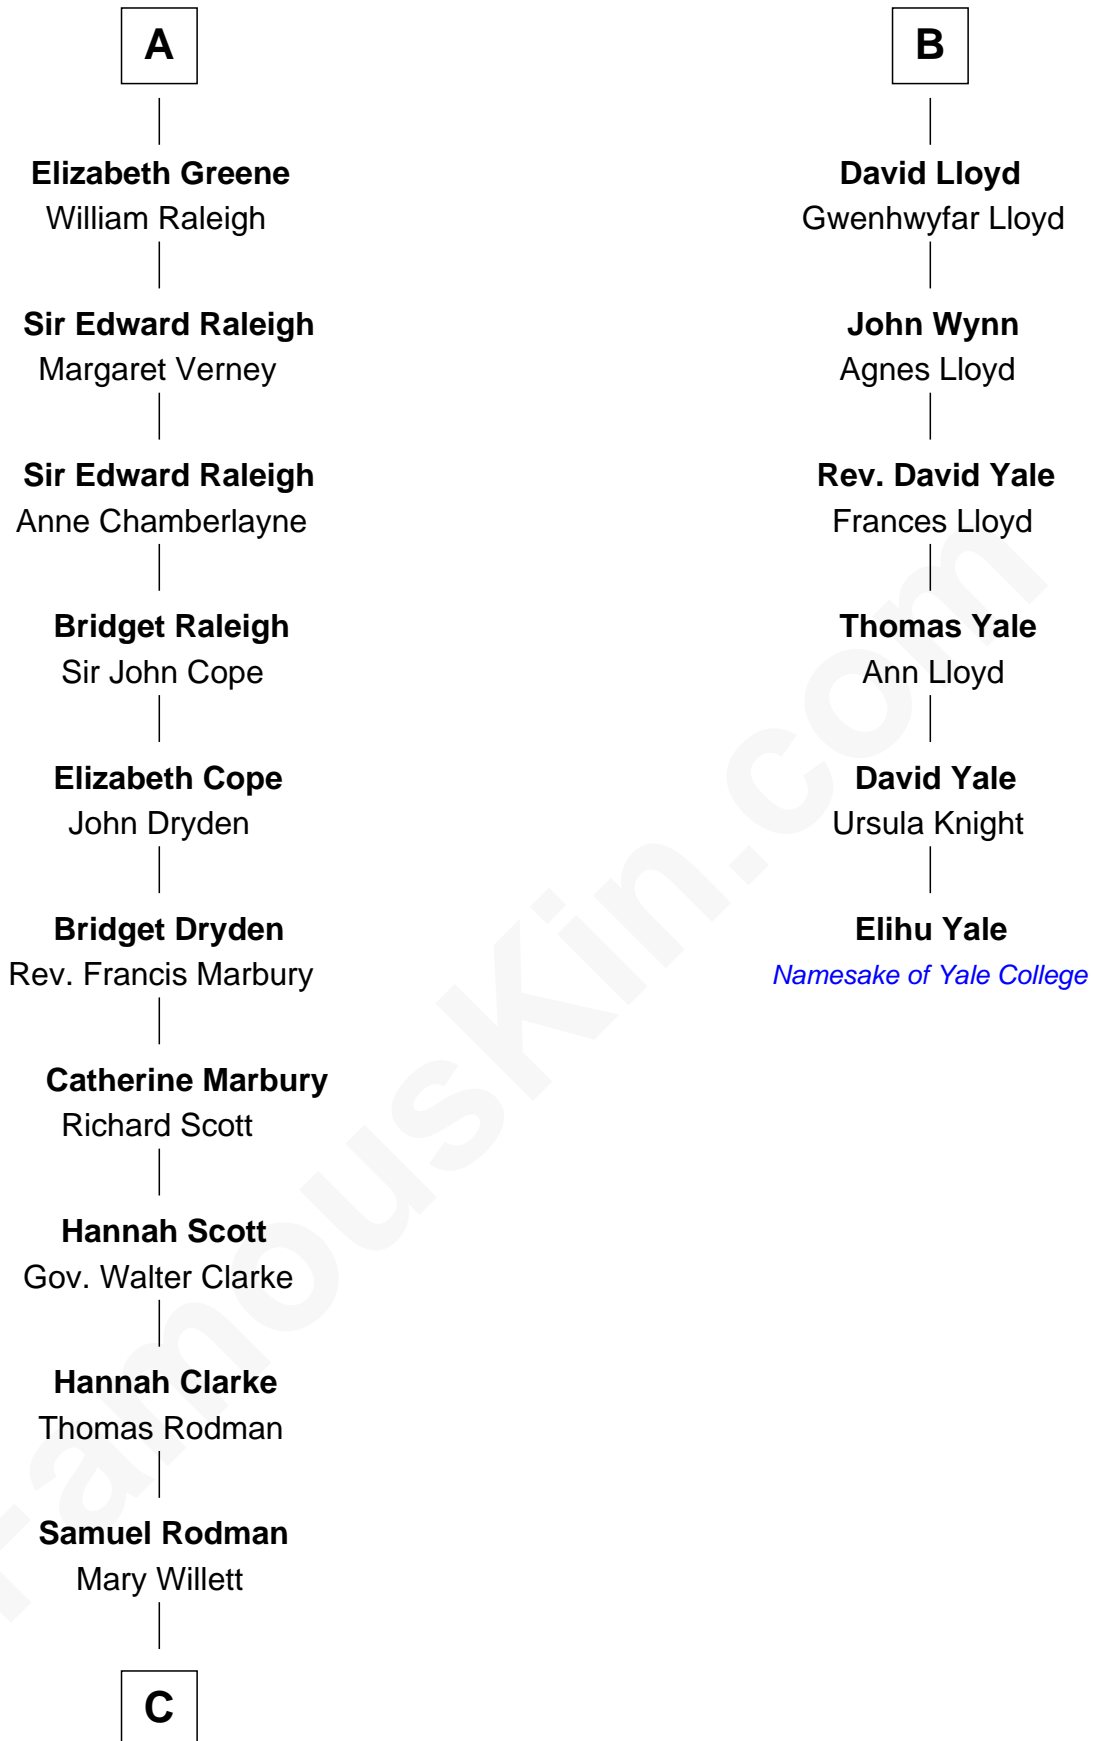

FamousKin.com

Relationship Chart of

Joseph Wharton

Founder of the Wharton School of Business

12th cousin 8 times removed of

Elihu Yale

Benefactor and Namesake of Yale College

Sir Roger de Somery
Nichole d'Aubenev

Margaret de Somery

Ralph Basset

Ralph Basset

Hawise - - - - -

Margaret Basset

Edmund de Stafford

Ralph de Stafford

Margaret de Audley

Maud ferch Ienaf ap Adda

Lowri ferch Twdr

Gruffydd ap Einion

Elisau ap Gruffydd

Margaret ferch Jenkyn

B

C

—
Thomas Rodman

Mary Borden

—
Hannah Rodman

Samuel Rowland Fisher

—
Deborah Fisher

William Wharton

—
Joseph Wharton

Founder, Wharton School of Business

FamousKin.com