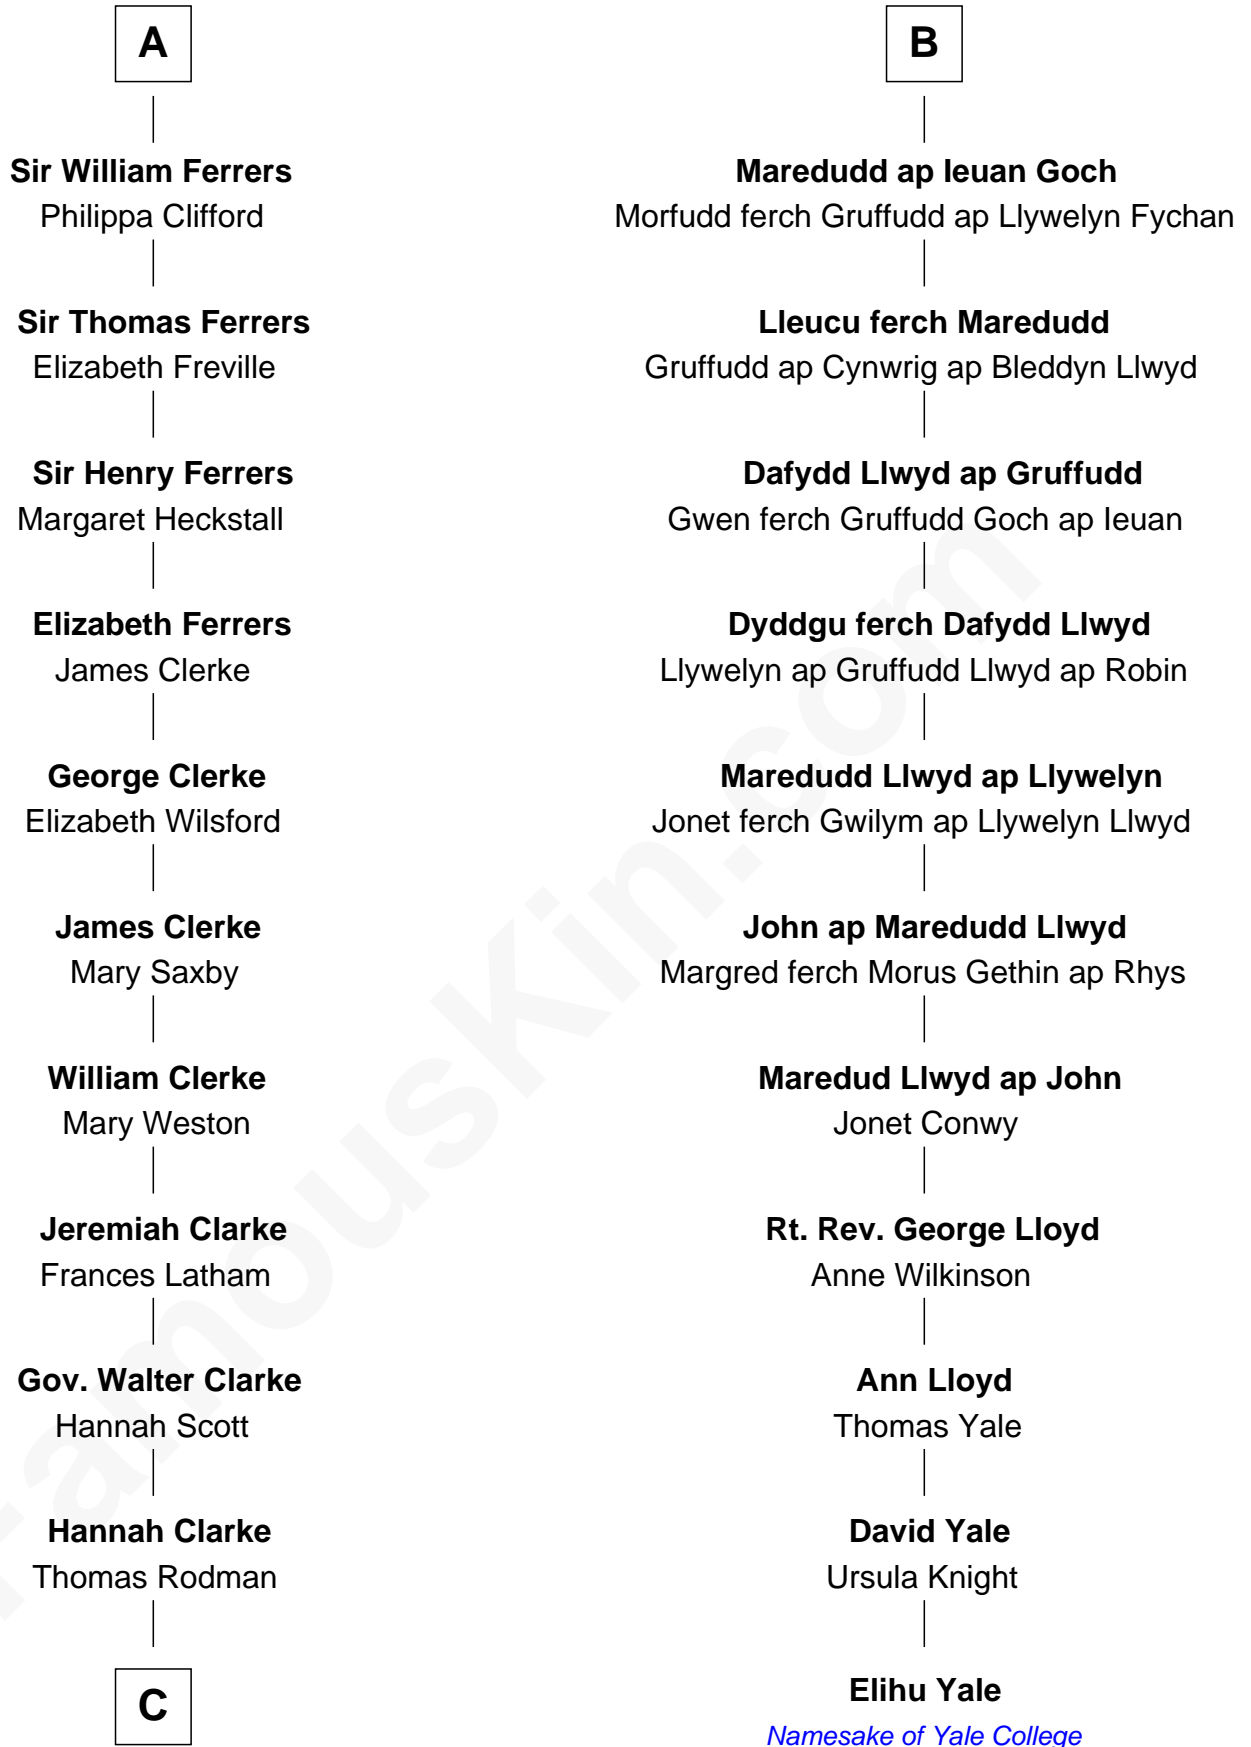

## Relationship Chart of

### Joseph Wharton

Founder of the Wharton School of Business

17th cousin 4 times removed of

### Elihu Yale

Benefactor and Namesake of Yale College

**C**

—  
**Samuel Rodman**

Mary Willett

—  
**Thomas Rodman**

Mary Borden

—  
**Hannah Rodman**

Samuel Rowland Fisher

—  
**Deborah Fisher**

William Wharton

—  
**Joseph Wharton**

*Founder, Wharton School of Business*

FamousKin.com