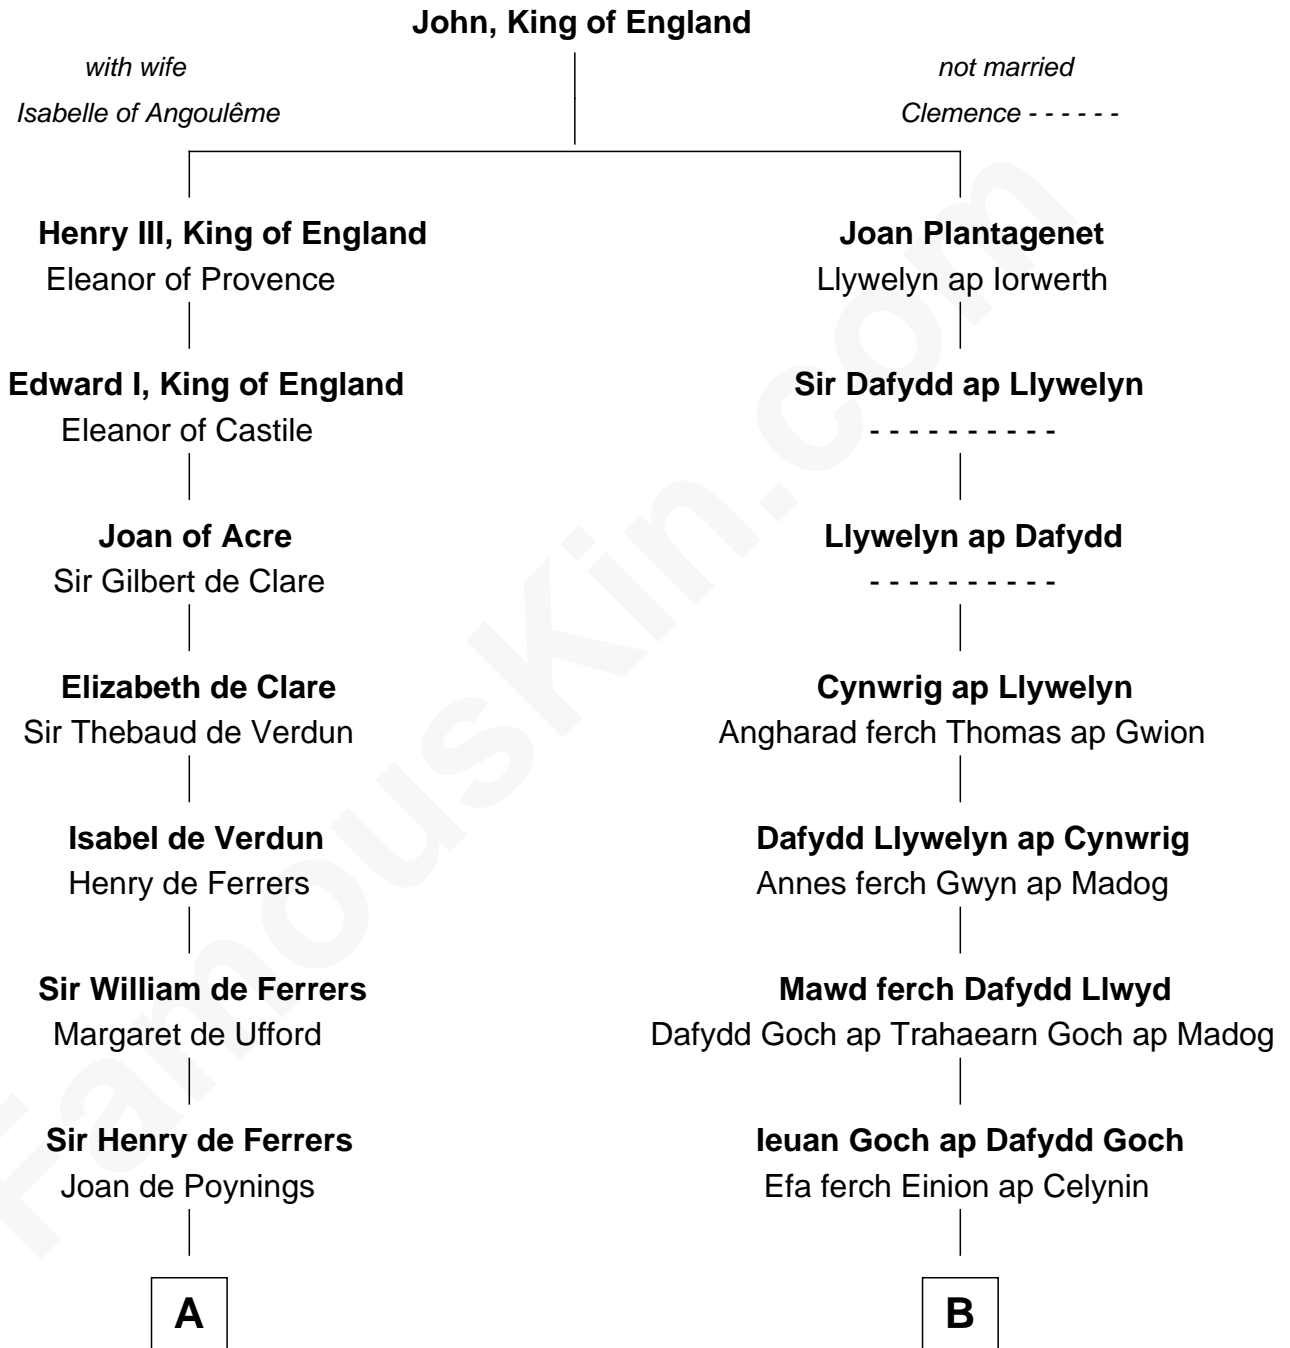

FamousKin.com

Relationship Chart of

Joseph Wharton

Founder of the Wharton School of Business

17th cousin 4 times removed of

Elihu Yale

Benefactor and Namesake of Yale College