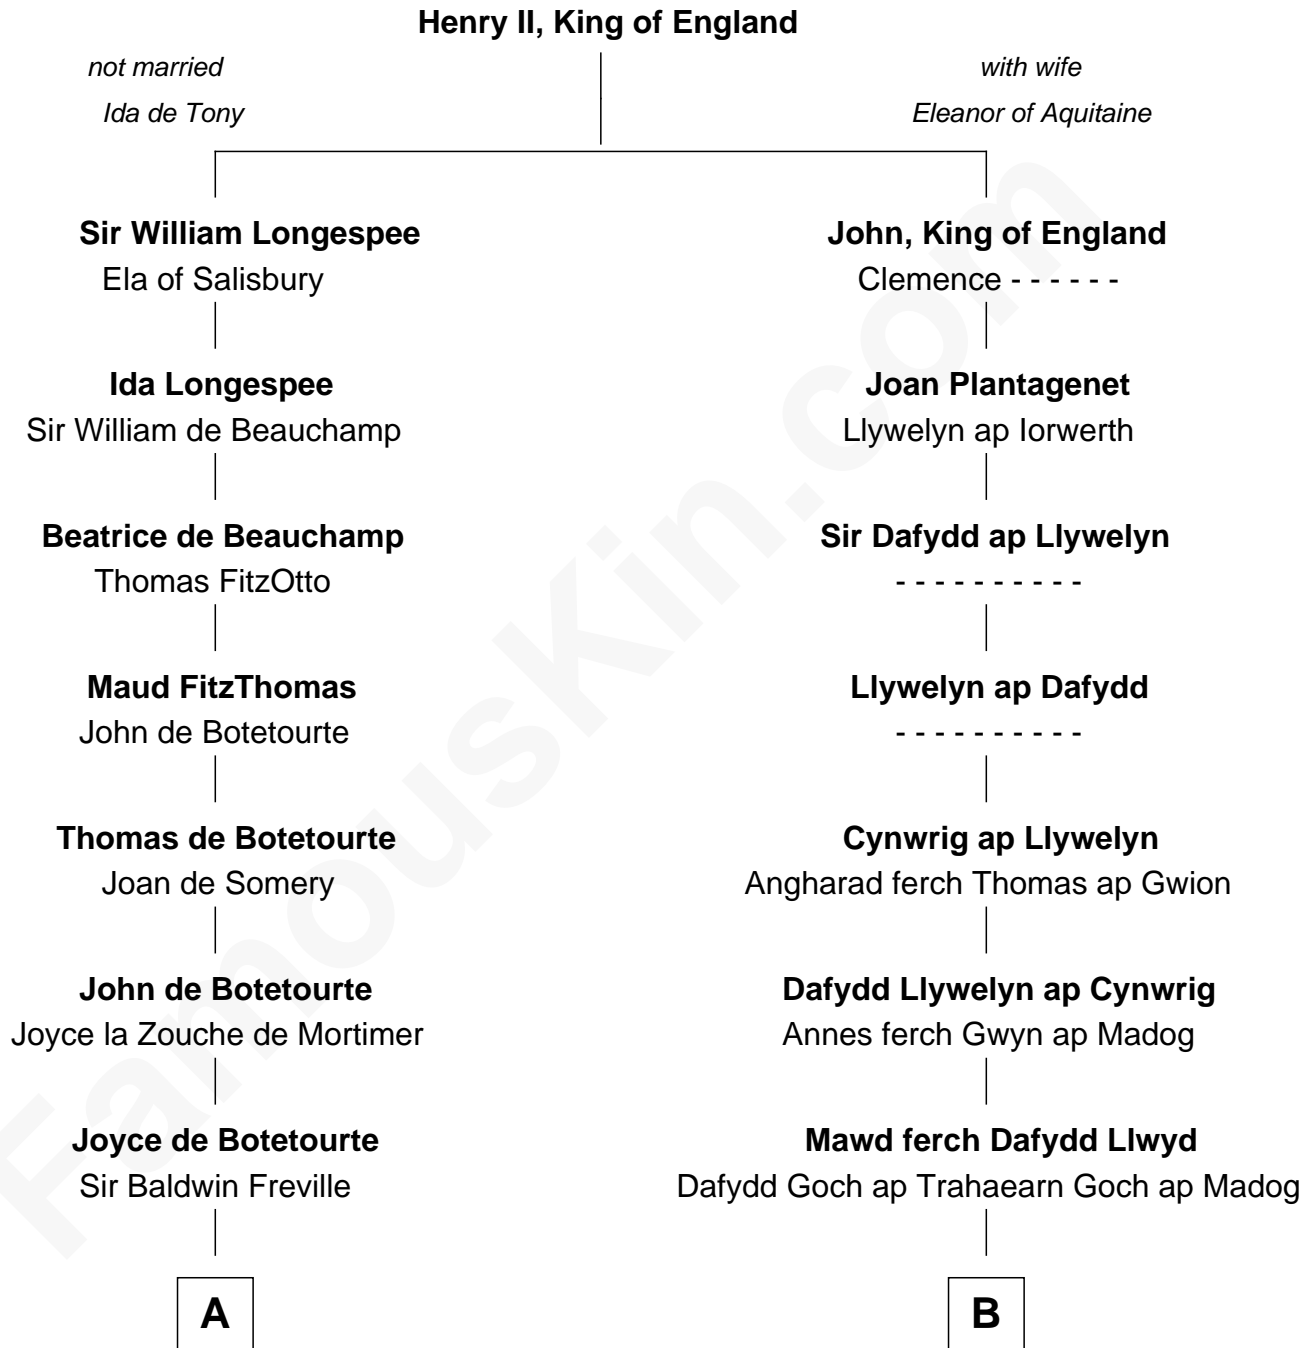

FamousKin.com

Relationship Chart of

Joseph Wharton

Founder of the Wharton School of Business

18th cousin 3 times removed of

Elihu Yale

Benefactor and Namesake of Yale College

C

Samuel Rodman

Mary Willett

Thomas Rodman

Mary Borden

Hannah Rodman

Samuel Rowland Fisher

Deborah Fisher

William Wharton