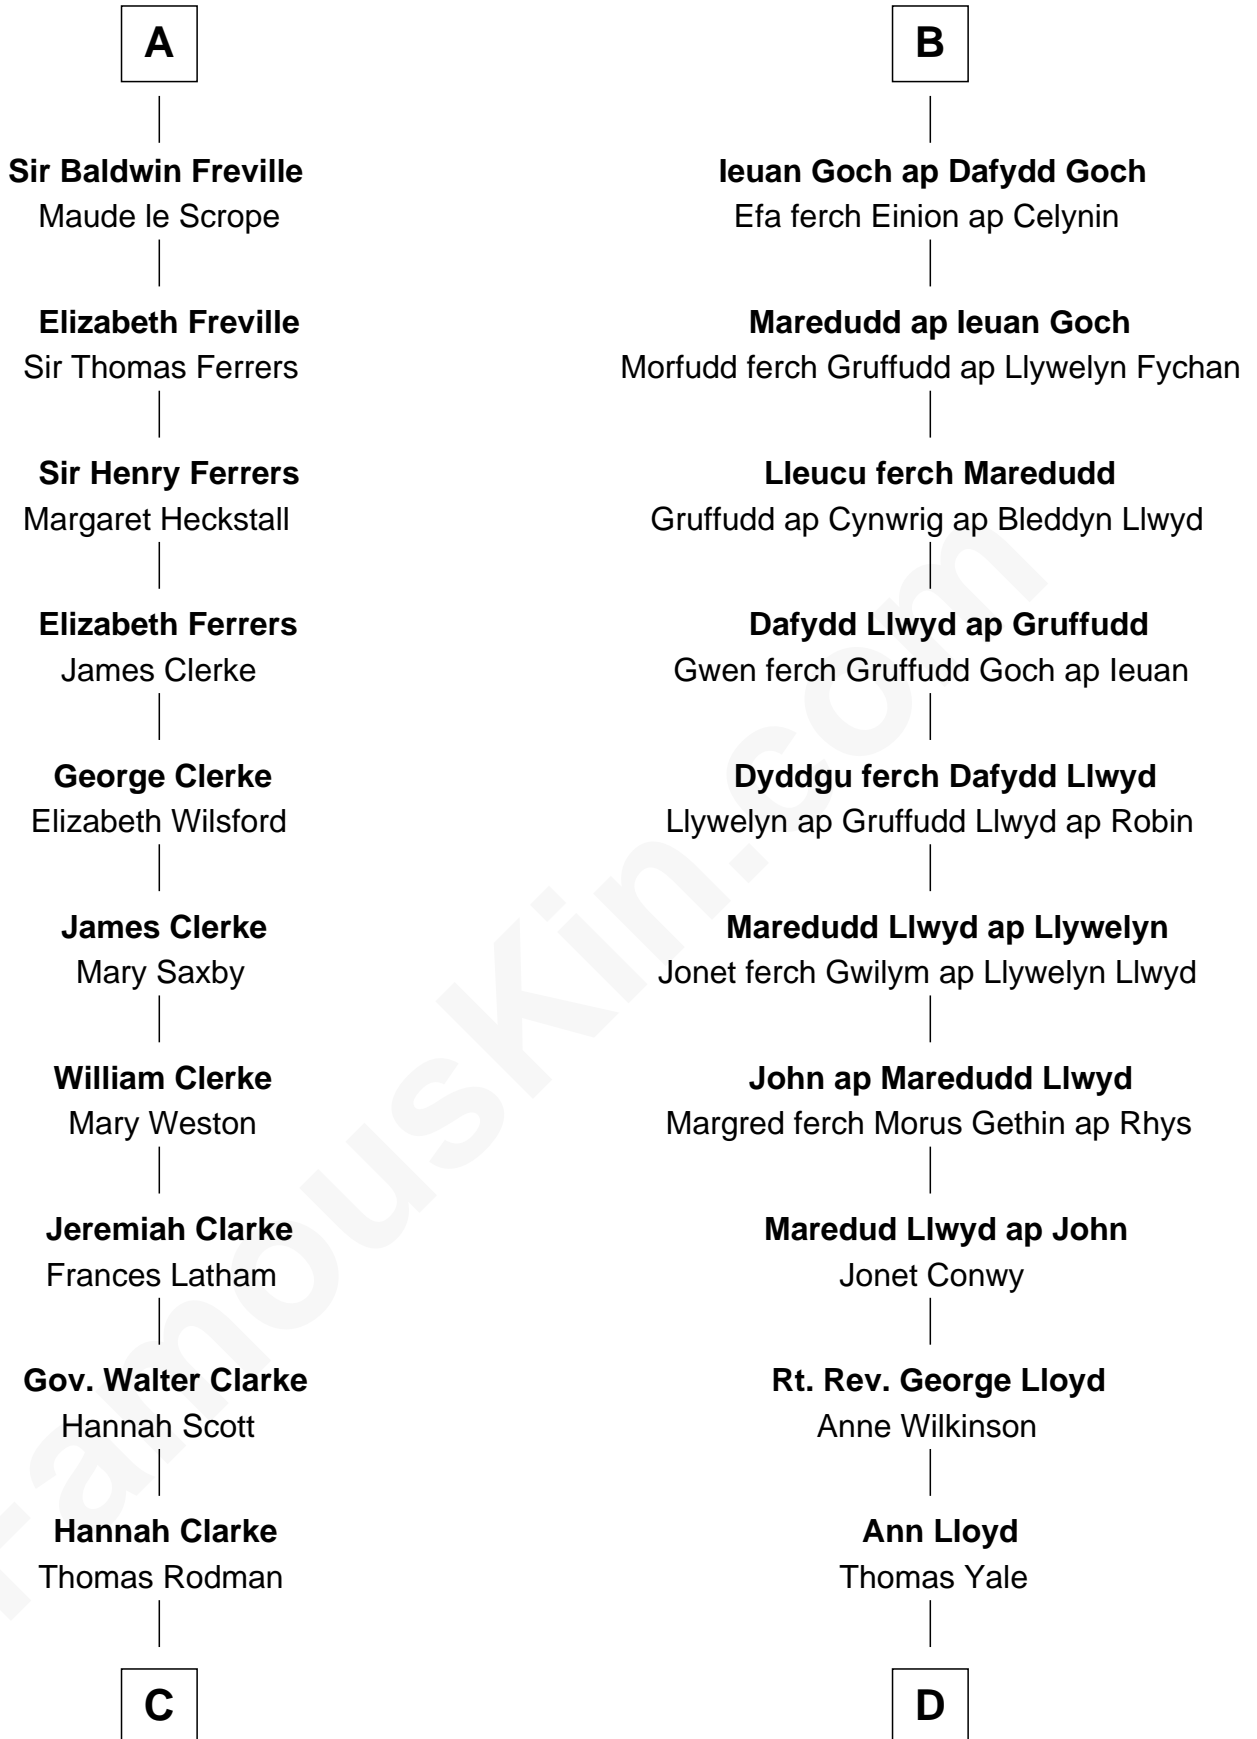

FamousKin.com

Relationship Chart of

Joseph Wharton

Founder of the Wharton School of Business

18th cousin 3 times removed of

Elihu Yale

Benefactor and Namesake of Yale College

C

Samuel Rodman

Mary Willett

Thomas Rodman

Mary Borden

Hannah Rodman

Samuel Rowland Fisher

Deborah Fisher

William Wharton