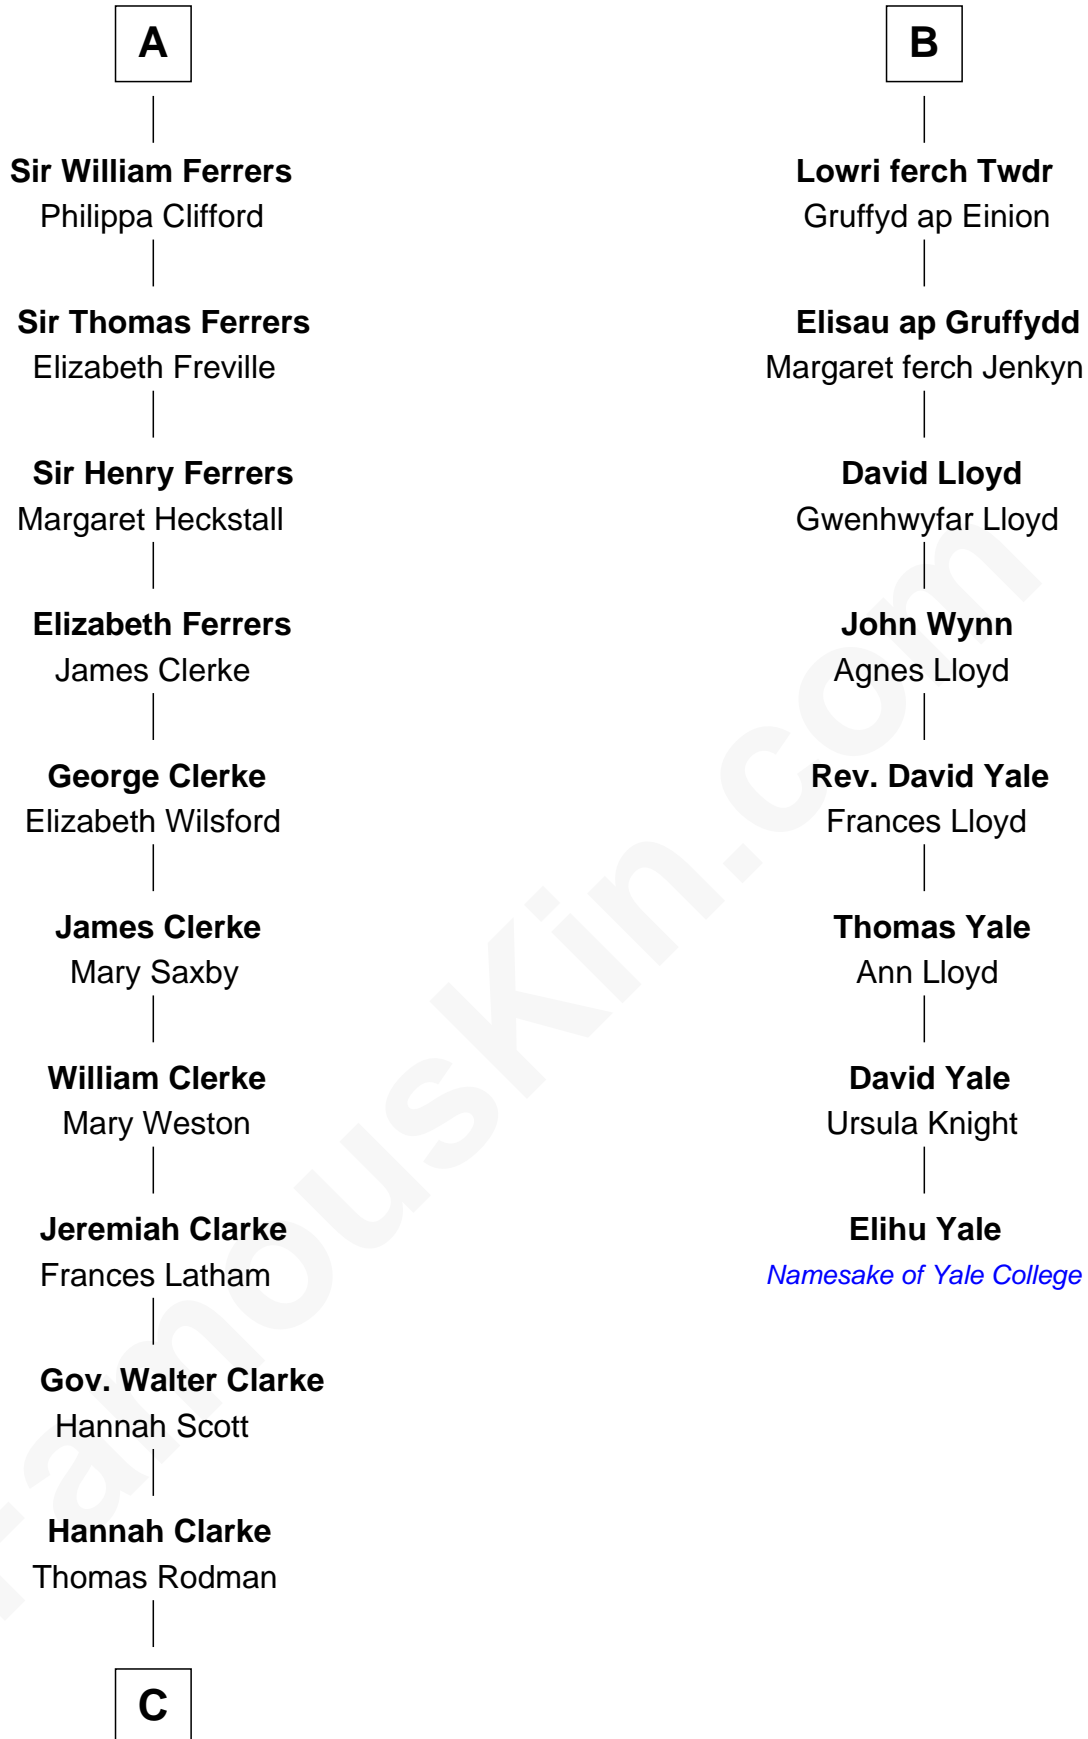

FamousKin.com

Relationship Chart of

Joseph Wharton

Founder of the Wharton School of Business

14th cousin 7 times removed of

Elihu Yale

Benefactor and Namesake of Yale College

Hugh de Kevelioc
Bertrade de Montfort

Agnes of Chester
Sir William de Ferrers

Sir William de Ferrers
Margaret de Quincy

Sir William de Ferrers
Anne Duward

Sir William de Ferrers
de Segrave

Henry de Ferrers
Isabel de Verdun

Sir William de Ferrers
Margaret de Ufford

Gruffydd Fychan ap Gruffydd
Elen ferch Thomas ap Llewelyn

Tudor Gruffydd
Maud ferch Ienaf ap Adda

B

C

—
Samuel Rodman

Mary Willett

—
Thomas Rodman

Mary Borden