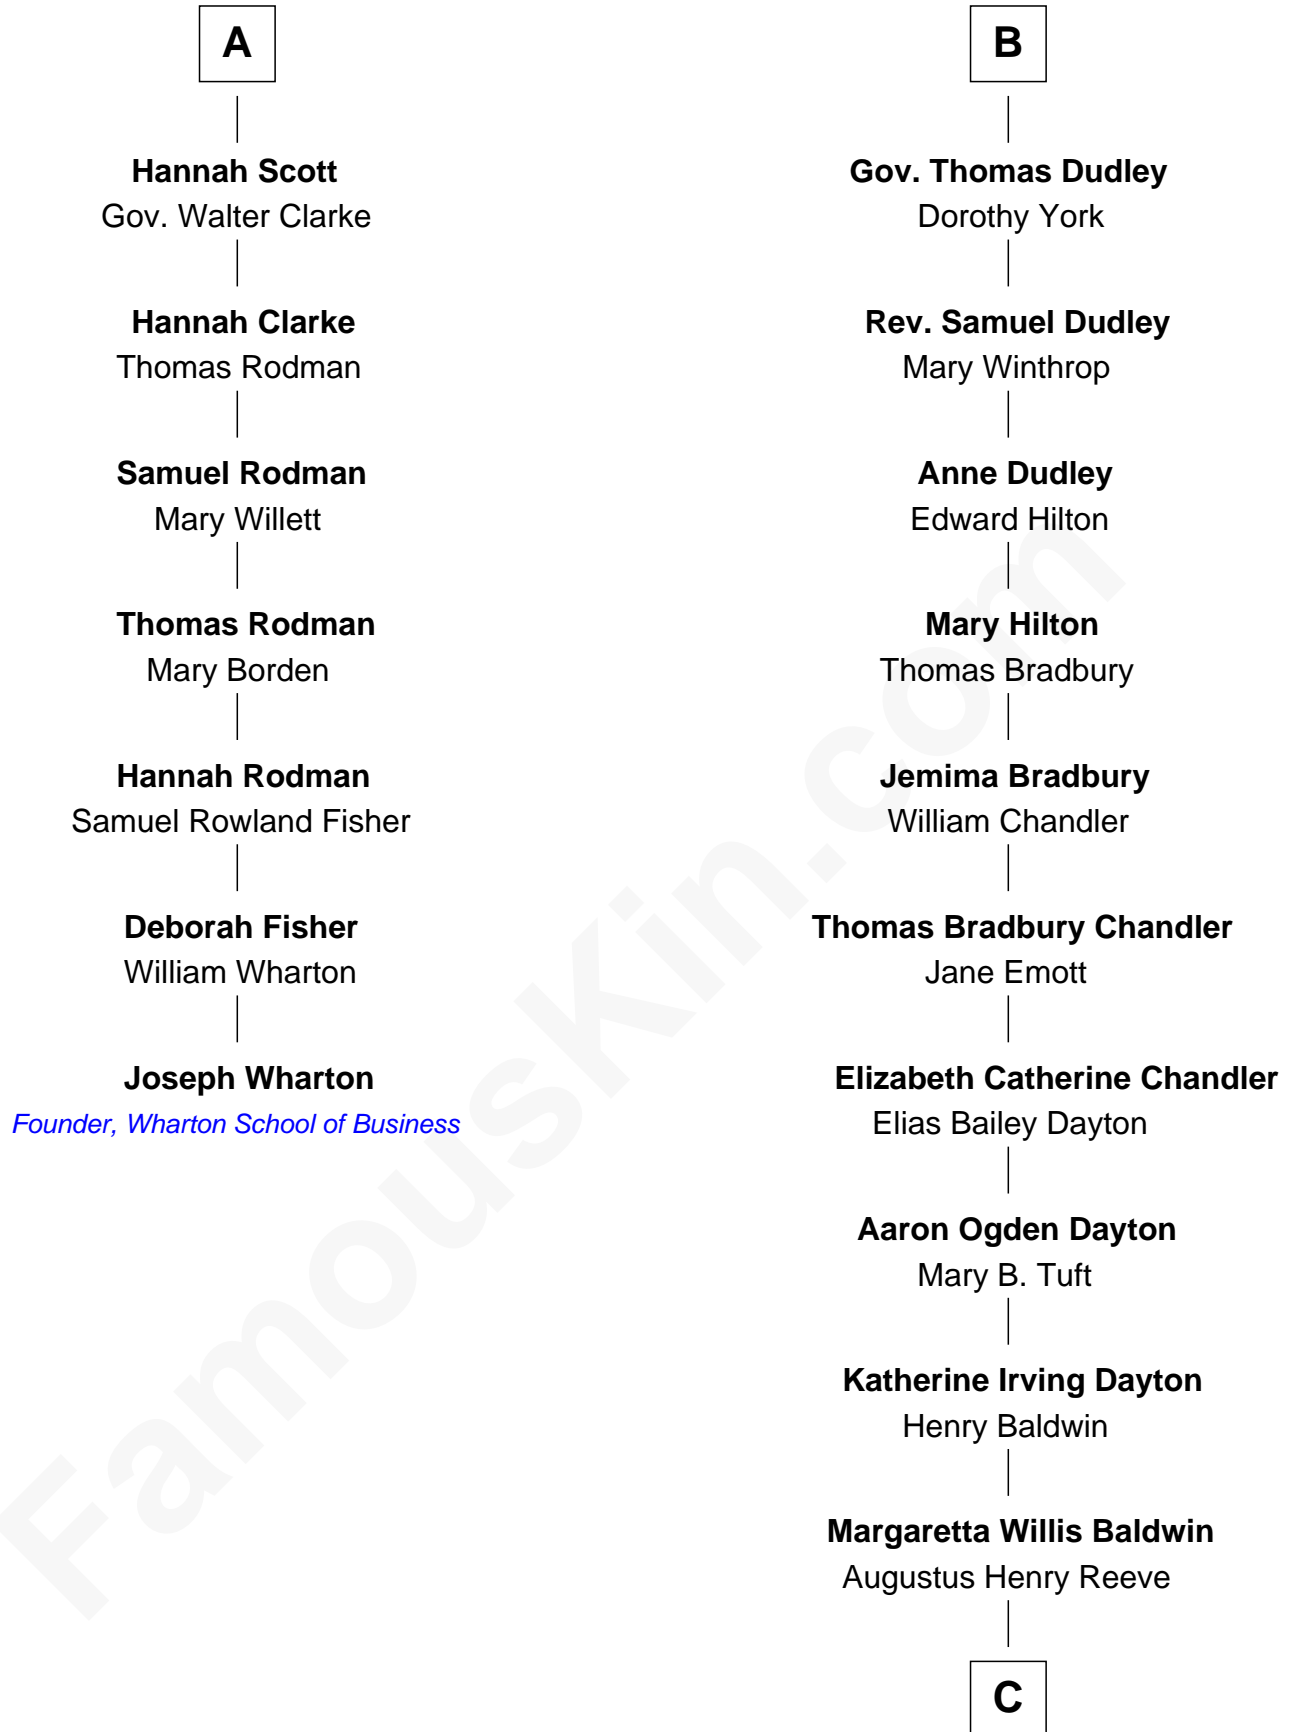

FamousKin.com

Relationship Chart of

Joseph Wharton

Founder of the Wharton School of Business

13th cousin 6 times removed of

Christopher Reeve
Movie Actor

Sir Walter Blount
Sancha de Ayala

Sir Thomas Blount
Margaret de Gresley

Sir John Sutton
Elizabeth Berkeley

Sir Edmund Sutton
Joyce Tiptoft

Sir Edward Sutton
Cecily Willoughby

Sir John Sutton
Cecily Grey

Sir Henry Dudley
----- Ashton

Probable

Roger Dudley
Susanna Thorne

B