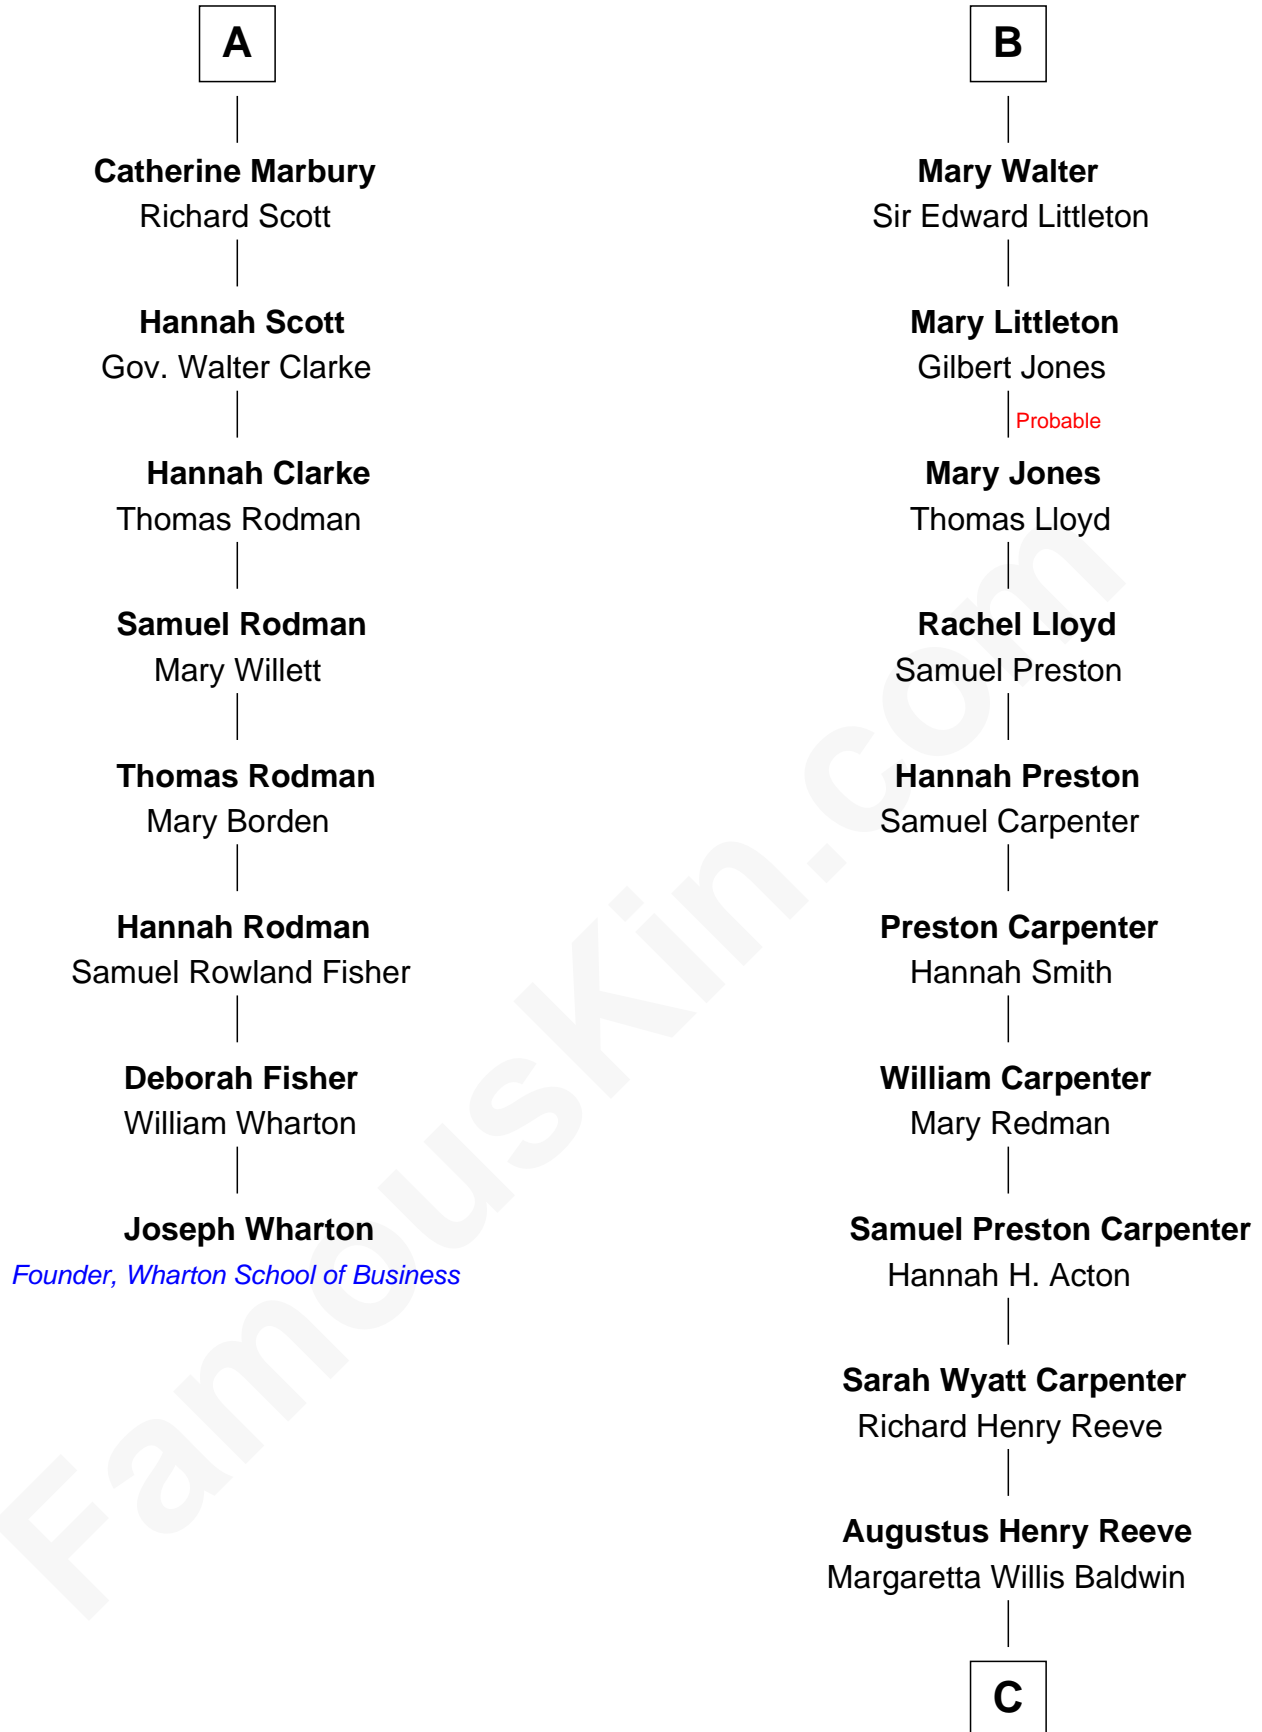

FamousKin.com

Relationship Chart of

Joseph Wharton

Founder of the Wharton School of Business

14th cousin 5 times removed of

Christopher Reeve
Movie Actor

Robert de Ferrers
Margaret Despencer

C