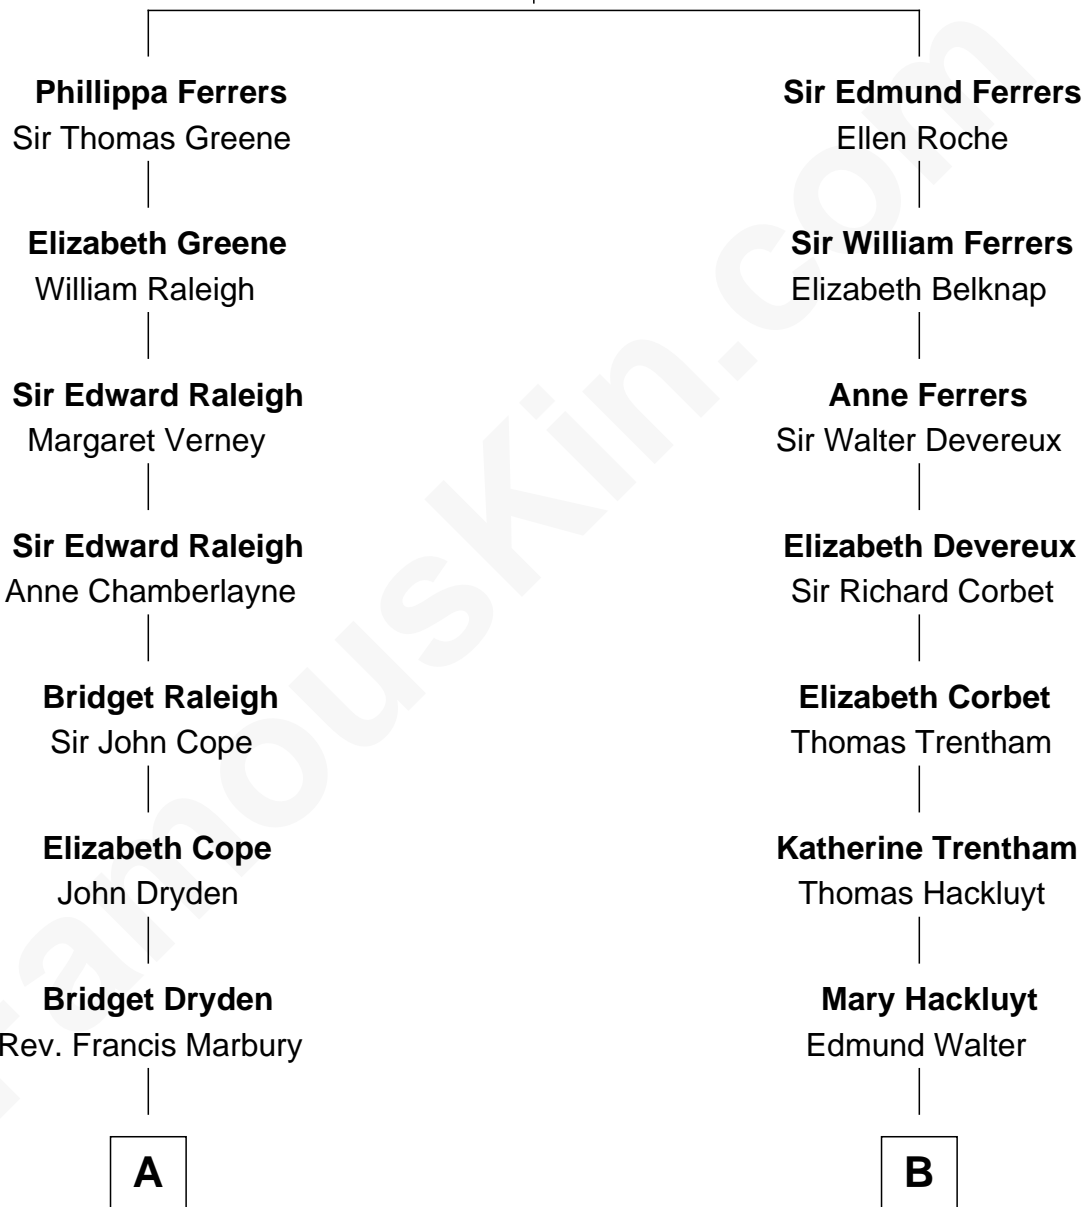

FamousKin.com

Relationship Chart of

Joseph Wharton

Founder of the Wharton School of Business

14th cousin 5 times removed of

Christopher Reeve
Movie Actor

Robert de Ferrers
Margaret Despencer

C