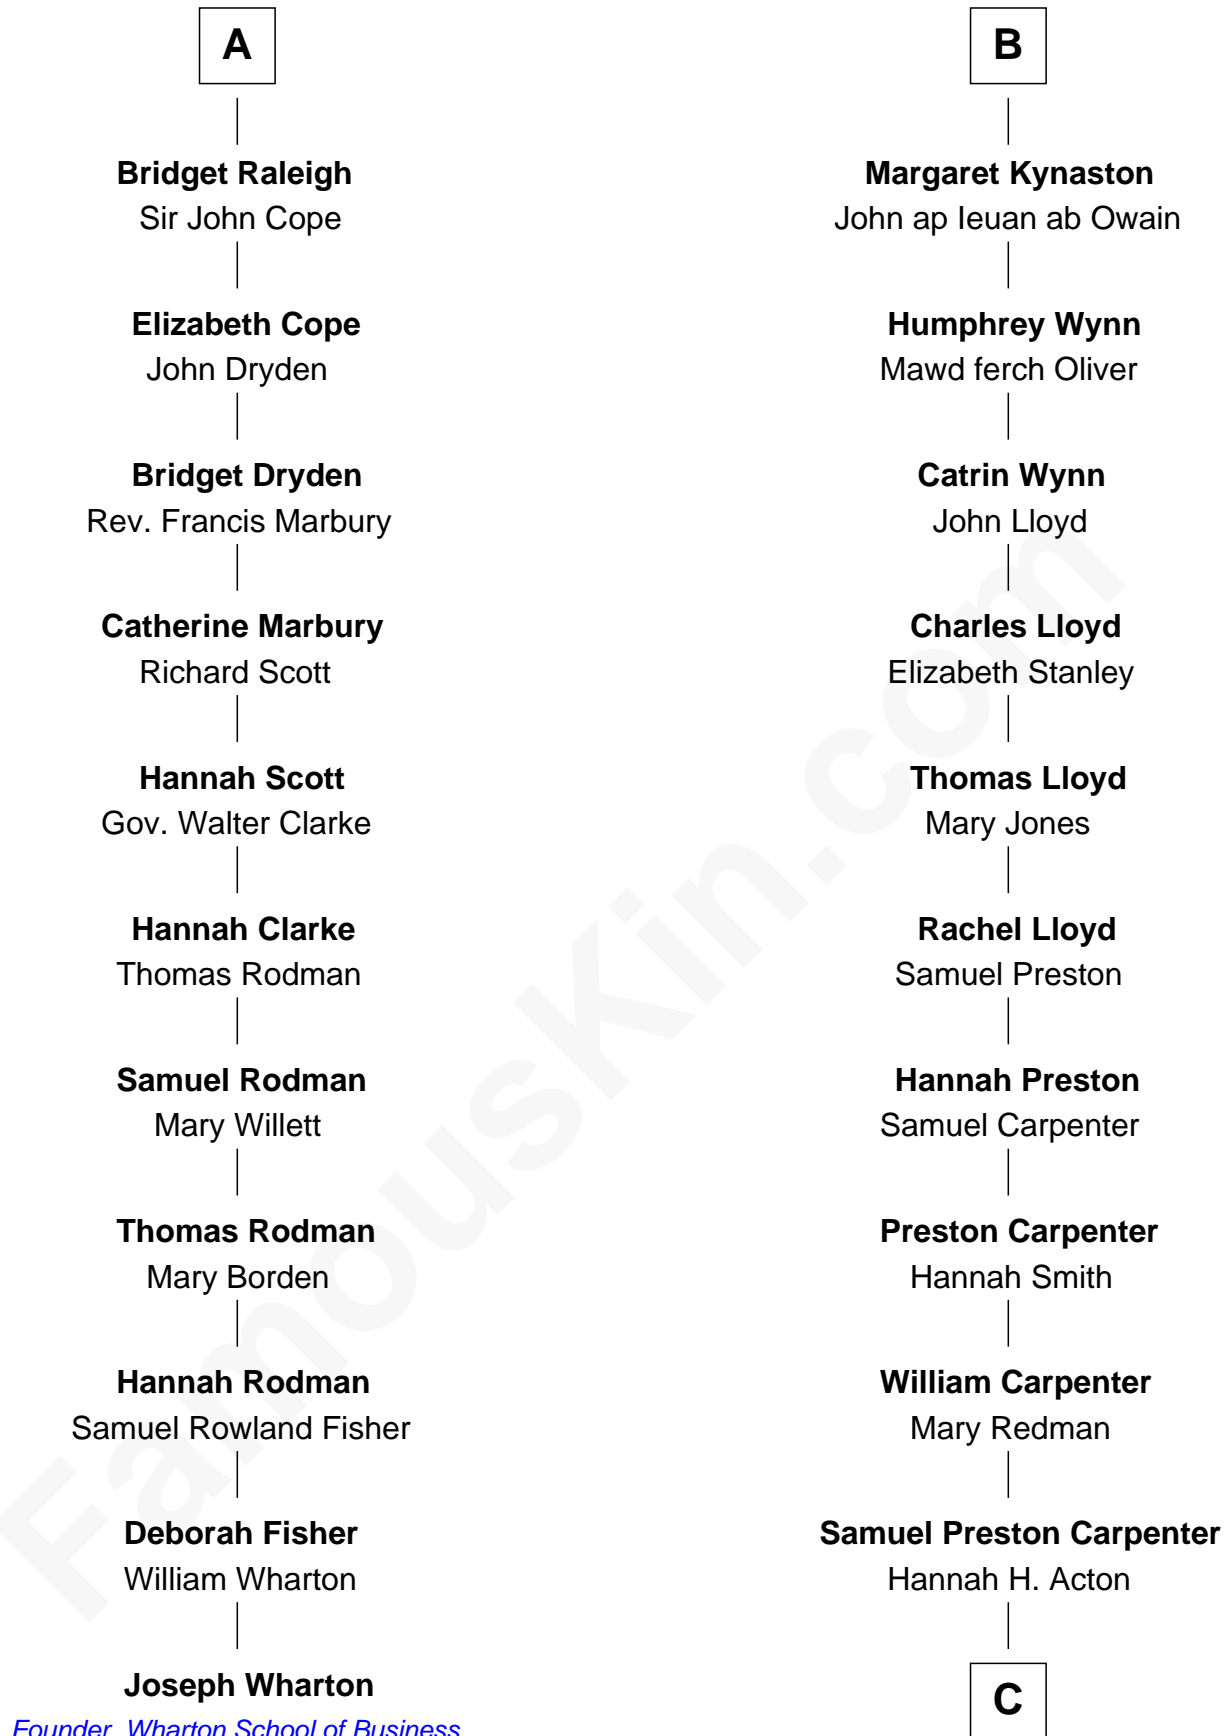

FamousKin.com

Relationship Chart of

Joseph Wharton

Founder of the Wharton School of Business

17th cousin 4 times removed of

Christopher Reeve
Movie Actor

Edmund Fitzalan
Alice de Warenne

C

Sarah Wyatt Carpenter

Richard Henry Reeve

Augustus Henry Reeve

Margaretta Willis Baldwin

Richard Henry Reeve

Anne Conrad D'Olier

Franklin D'Olier Reeve

Barbara Pitney Lamb