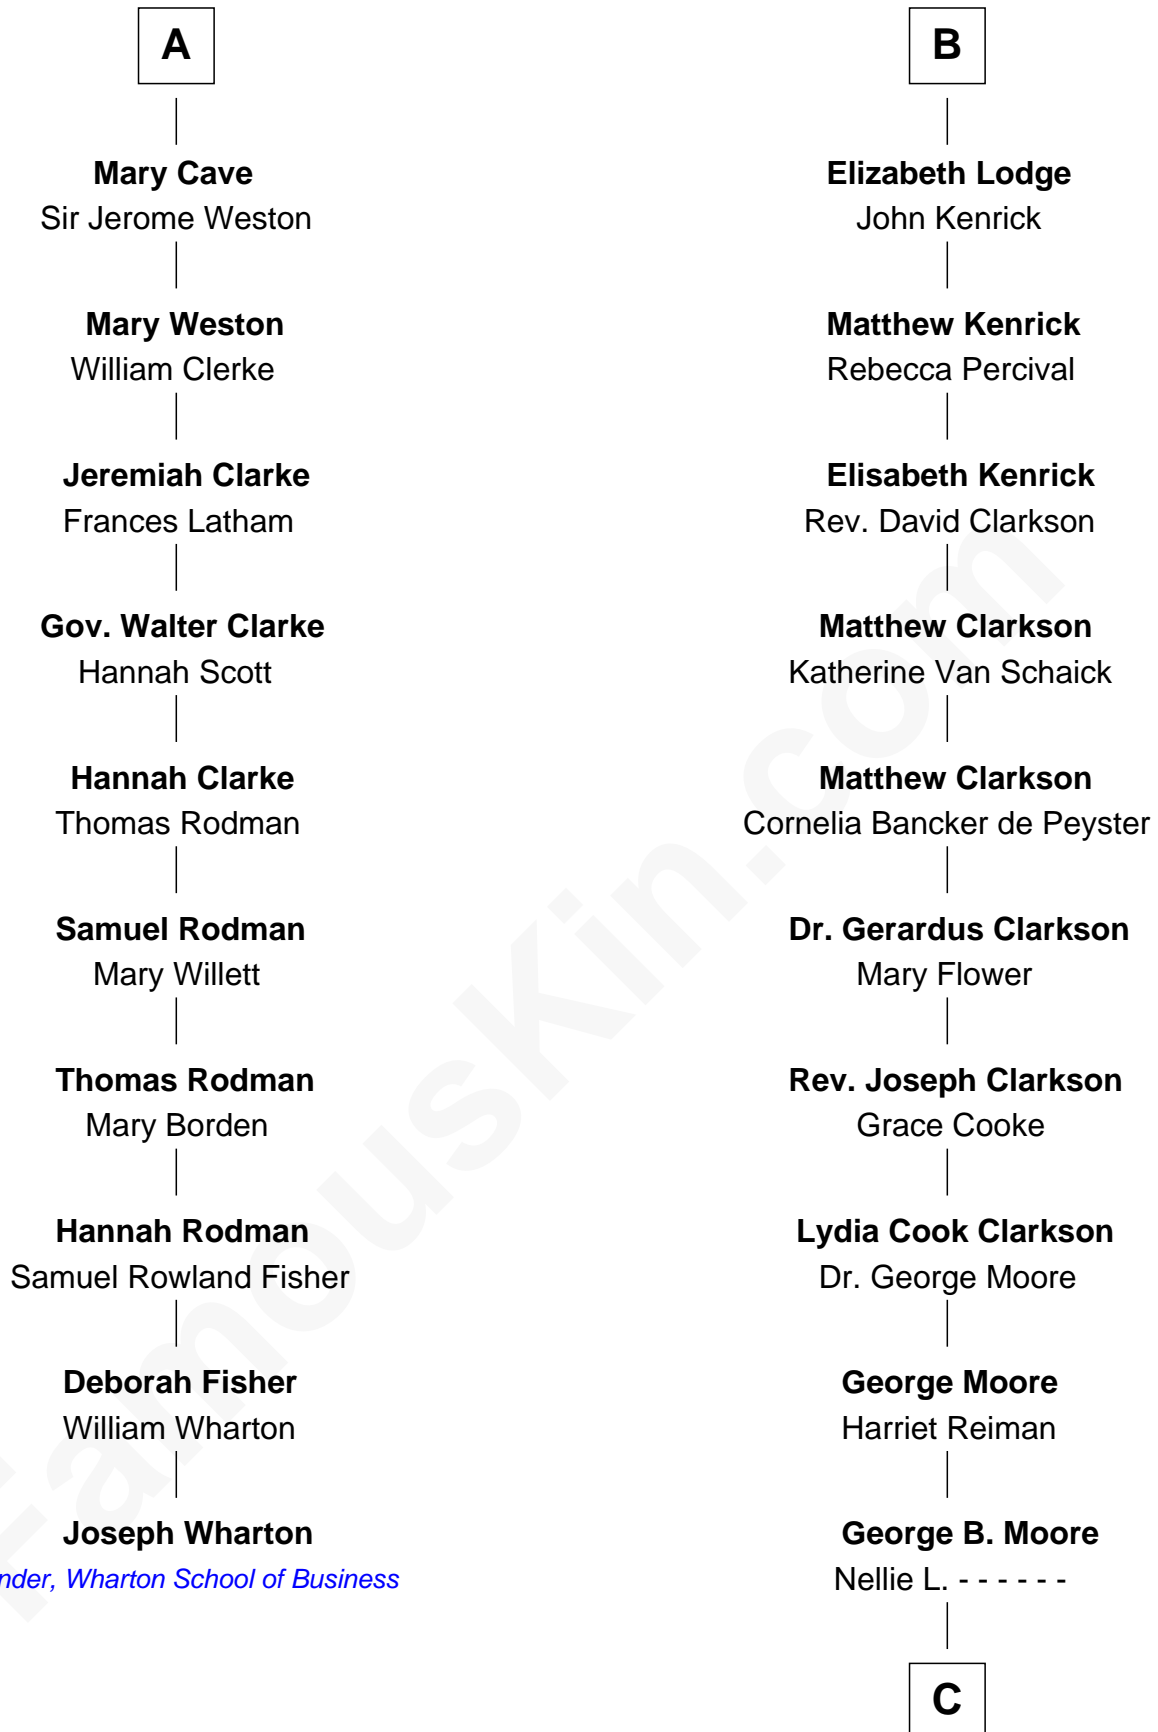

FamousKin.com

Relationship Chart of

Joseph Wharton

Founder of the Wharton School of Business

16th cousin 3 times removed of

Ken Burns

Documentary Filmmaker

C

Emily Lucille Moore
Dr. Robert Kyle Burns

Robert Kyle Burns
Lyla Smith Tupper

Ken Burns
Documentary Filmmaker

FamousKin.com