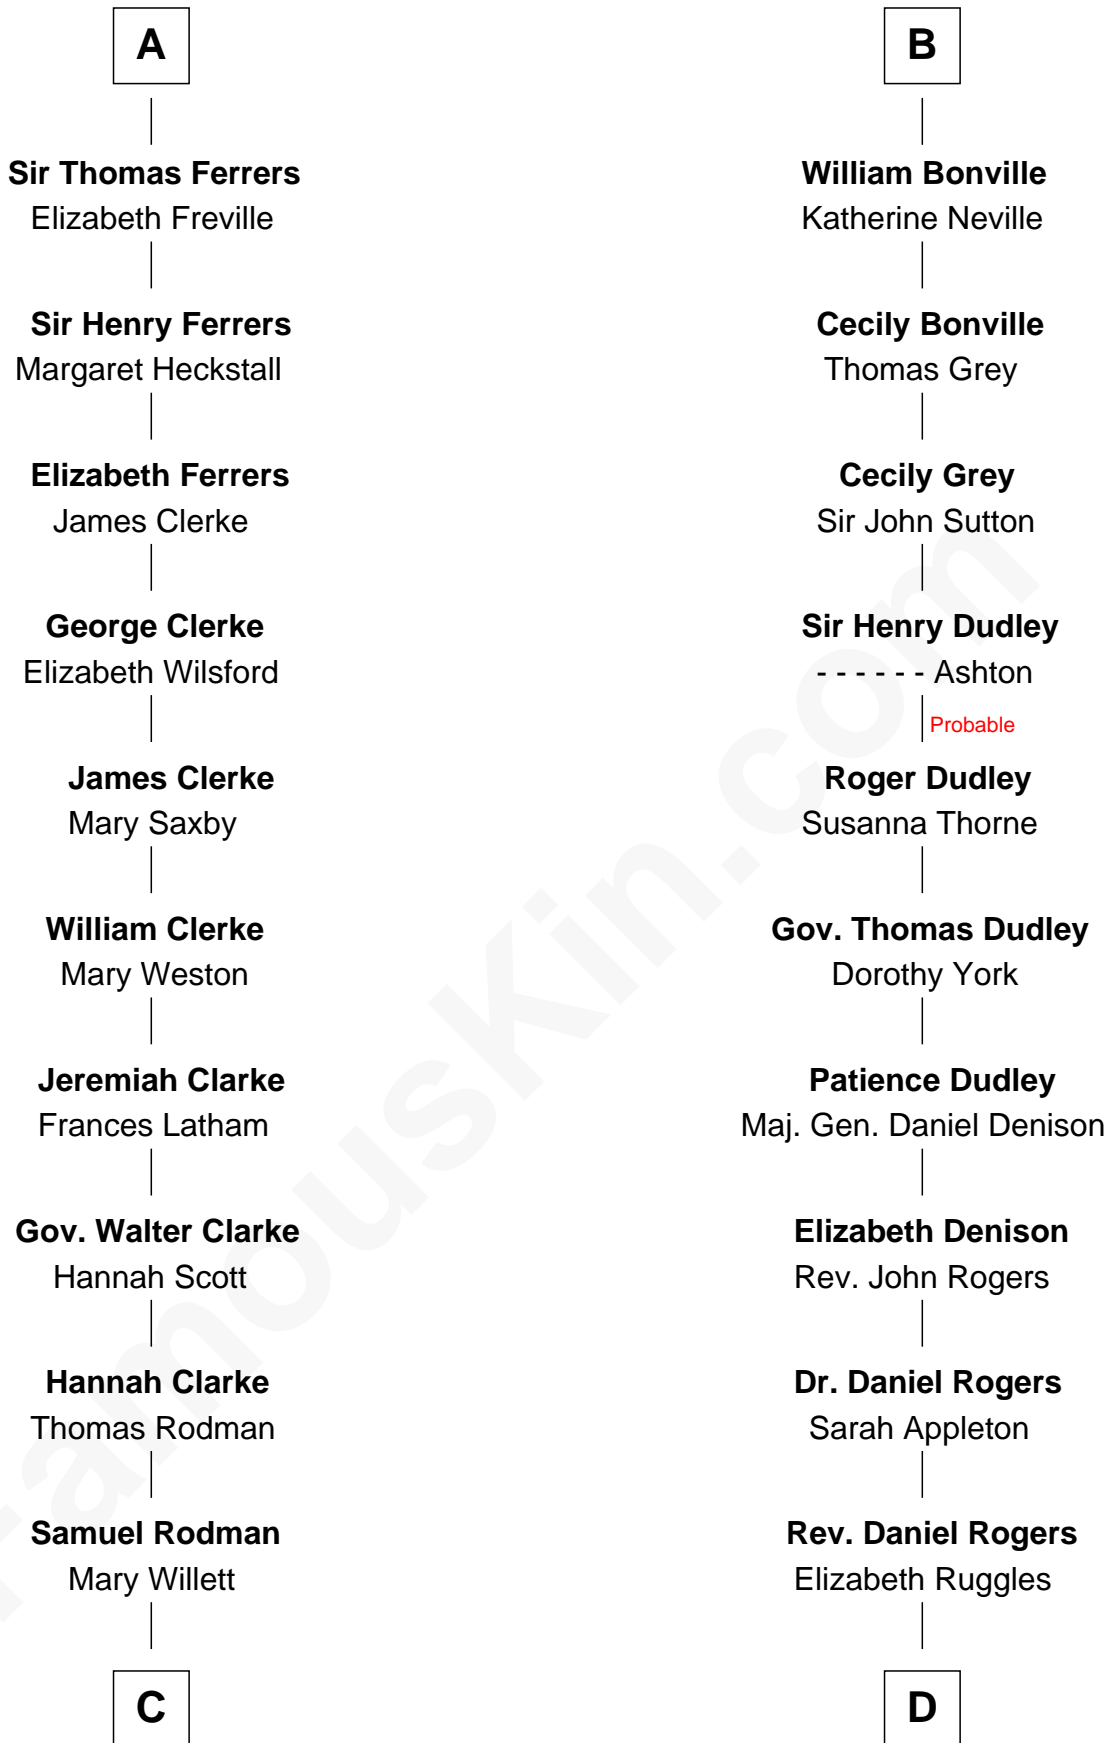

FamousKin.com

Relationship Chart of

Joseph Wharton

Founder of the Wharton School of Business

20th cousin of

Colonel Robert Gould Shaw

U.S. Civil War leader of film "Glory" fame

Sir Humphrey de Bohun

Eleanor de Bohun

Sir John de Verdun

Maud de Verdun

Sir John de Grey

Sir Roger de Grey

Elizabeth de Hastings

Sir Reynold de Grey

Eleanor le Strange

Sir Reynold Grey

Margaret de Ros

Margaret Grey

Sir William Bonville

William Bonville

Elizabeth Harington

B

C

Thomas Rodman

Mary Borden

Hannah Rodman

Samuel Rowland Fisher

Deborah Fisher

William Wharton

Joseph Wharton

Founder, Wharton School of Business